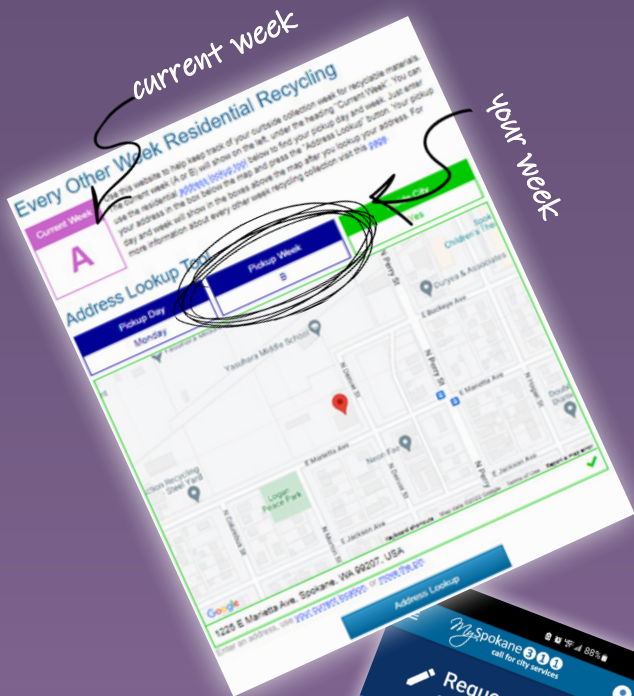

# Every Other Week Residential Recycling Map

[my.spokanecity.org/solidwaste/recycling/map](http://my.spokanecity.org/solidwaste/recycling/map)

- Enter your address in the box under the map.
- Press the "Address Look" up button.
- Your pickup week will display in the middle box.
- The week currently being collected will show in the upper left box.

Download the **My Spokane 311 app!**

This is another way to access the recycling map on the City's website.

= Recycling Week A Collected

= Recycling Week B Collected

= First & Last Day of Yard Waste Collection  
Please store green carts in a secure location during winter.

= Holiday Closure  
Collection after these holidays is one day late. New Year's Day falls on the weekend in 2023 so collection will remain on regular schedule that week. Downtown night routes are not affected by the holiday and remain on regular schedule all week.

= Christmas Tree Pick Up Week  
Check the City's website in December for more information!