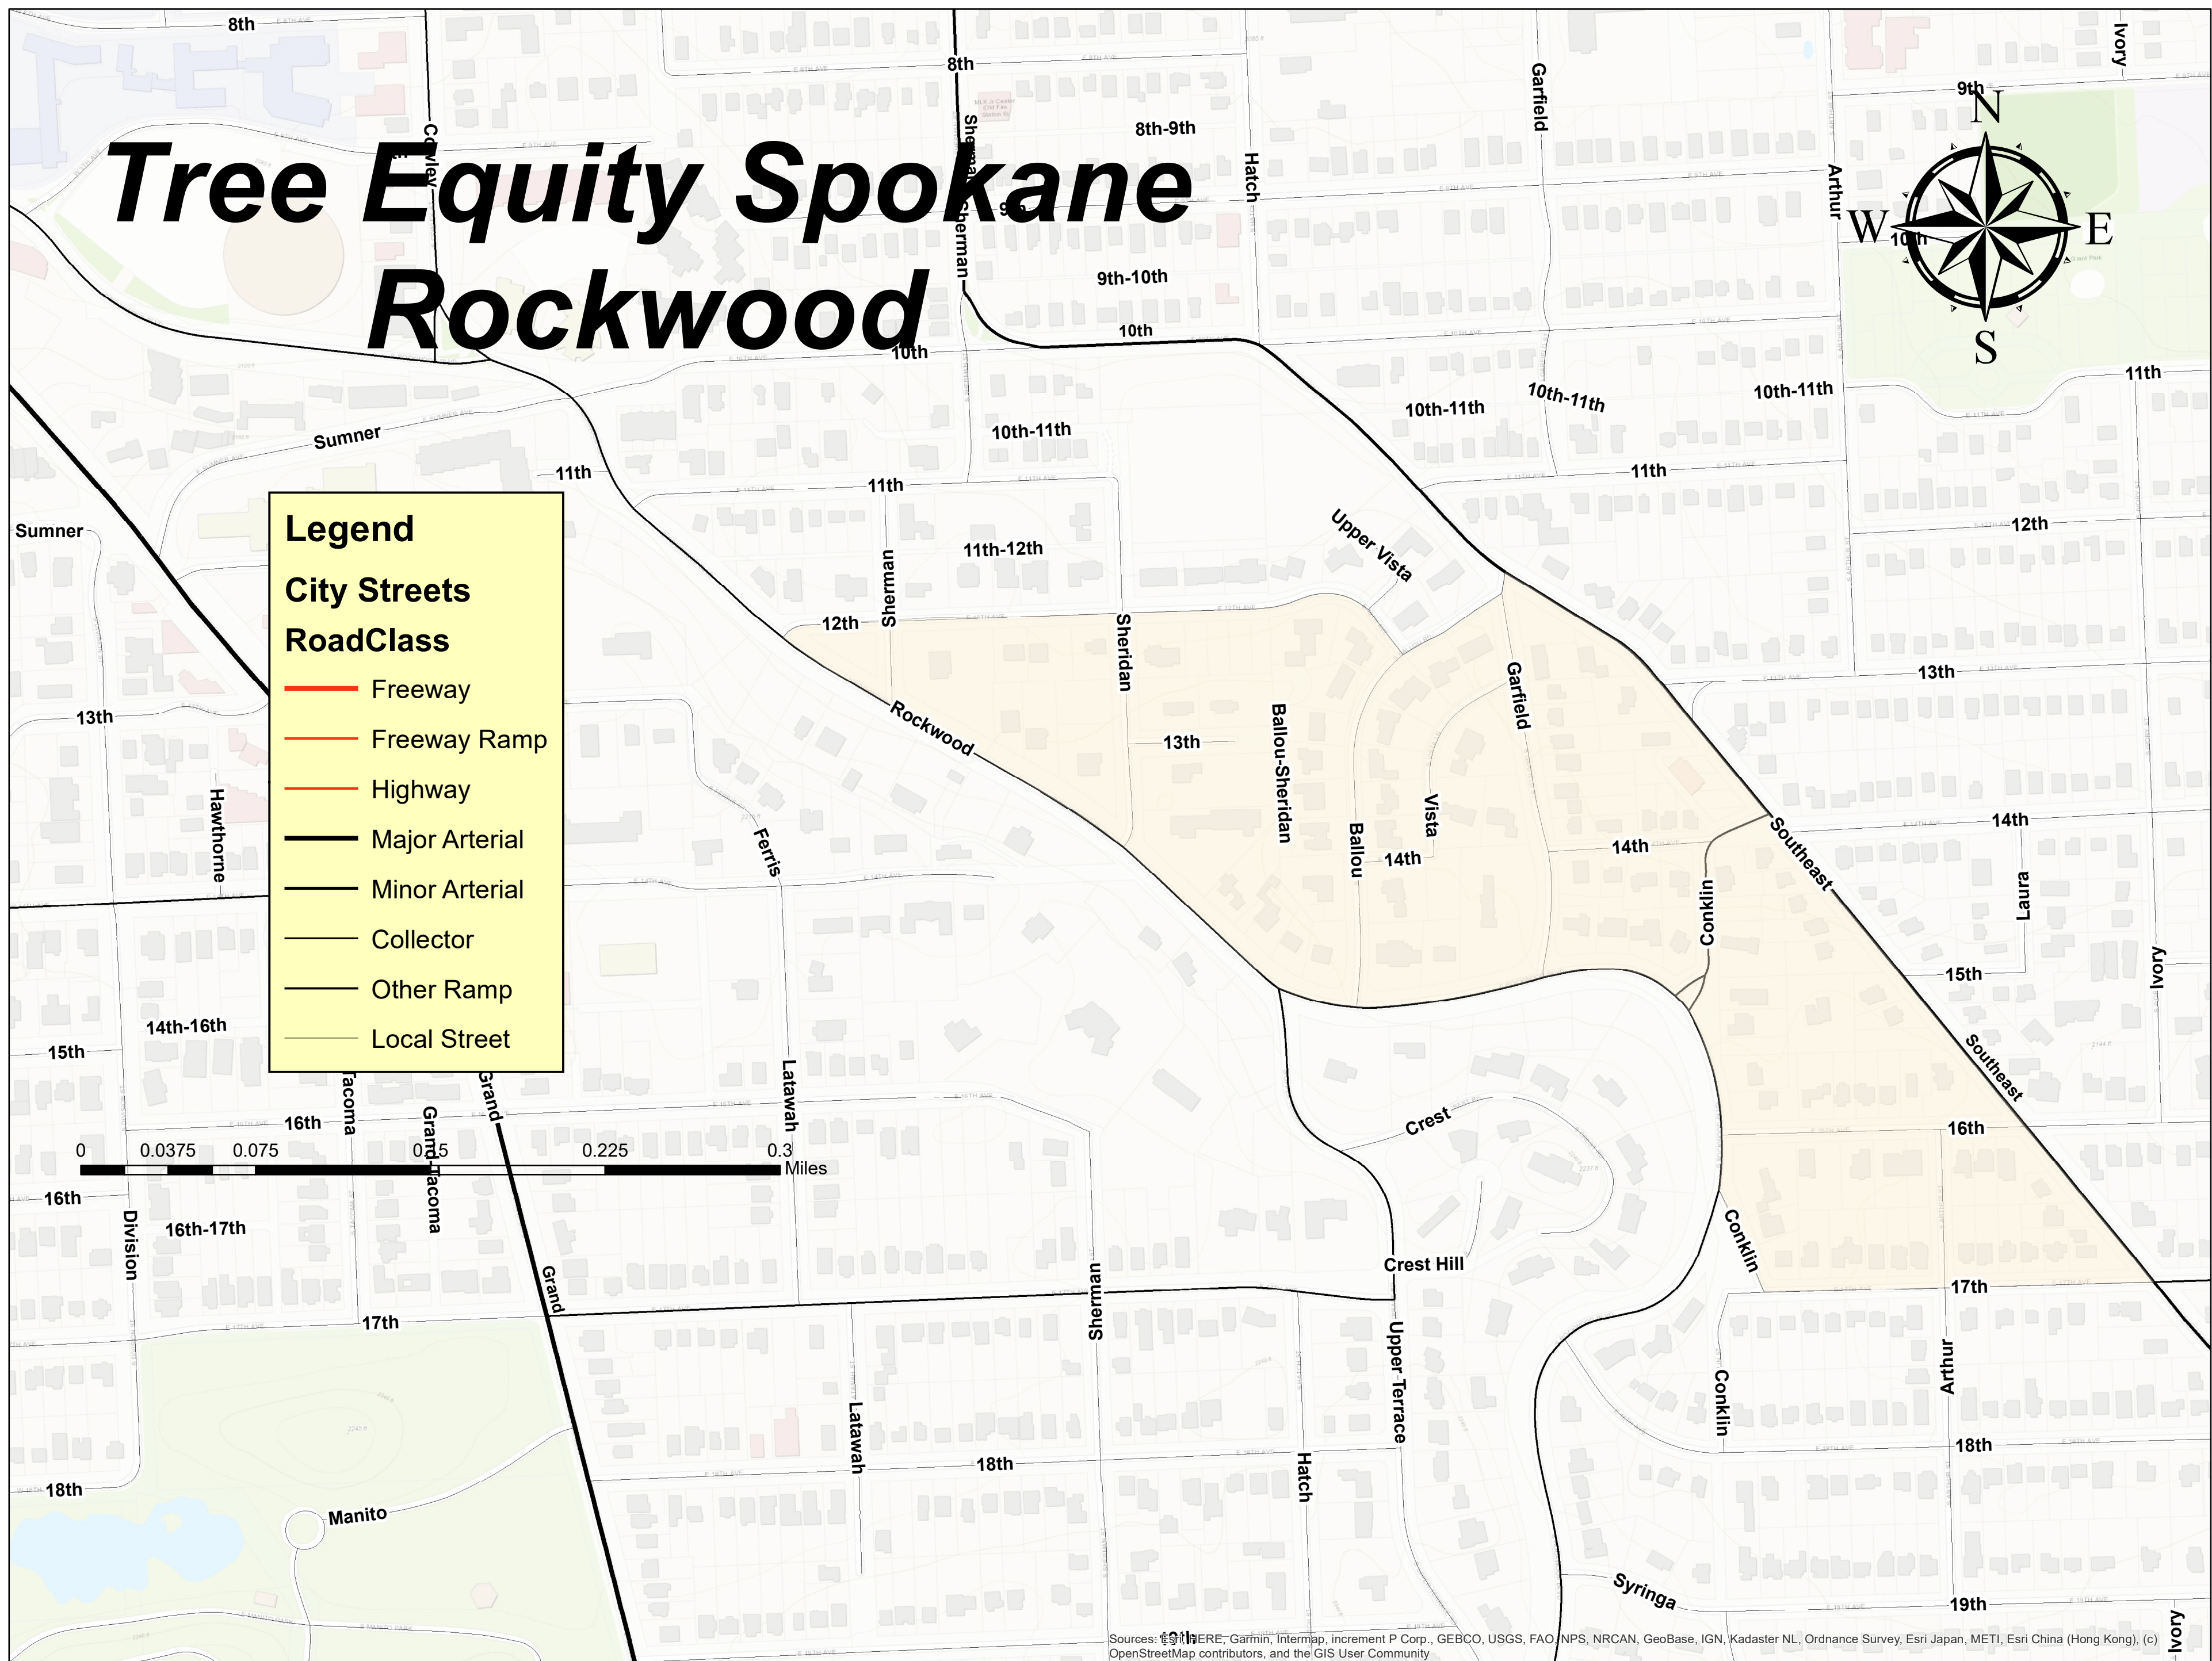

Tree Equity Spokane Rockwood

Legend

City Streets

RoadClass

- Freeway
- Freeway Ramp
- Highway
- Major Arterial
- Minor Arterial
- Collector
- Other Ramp
- Local Street

Sources: HERE, Garmin, Intermap, increment P Corp., GEBCO, USGS, FAO, NPS, NRCAN, GeoBase, IGN, Kadaster NL, Ordnance Survey, Esri Japan, METI, Esri China (Hong Kong), (c) OpenStreetMap contributors, and the GIS User Community