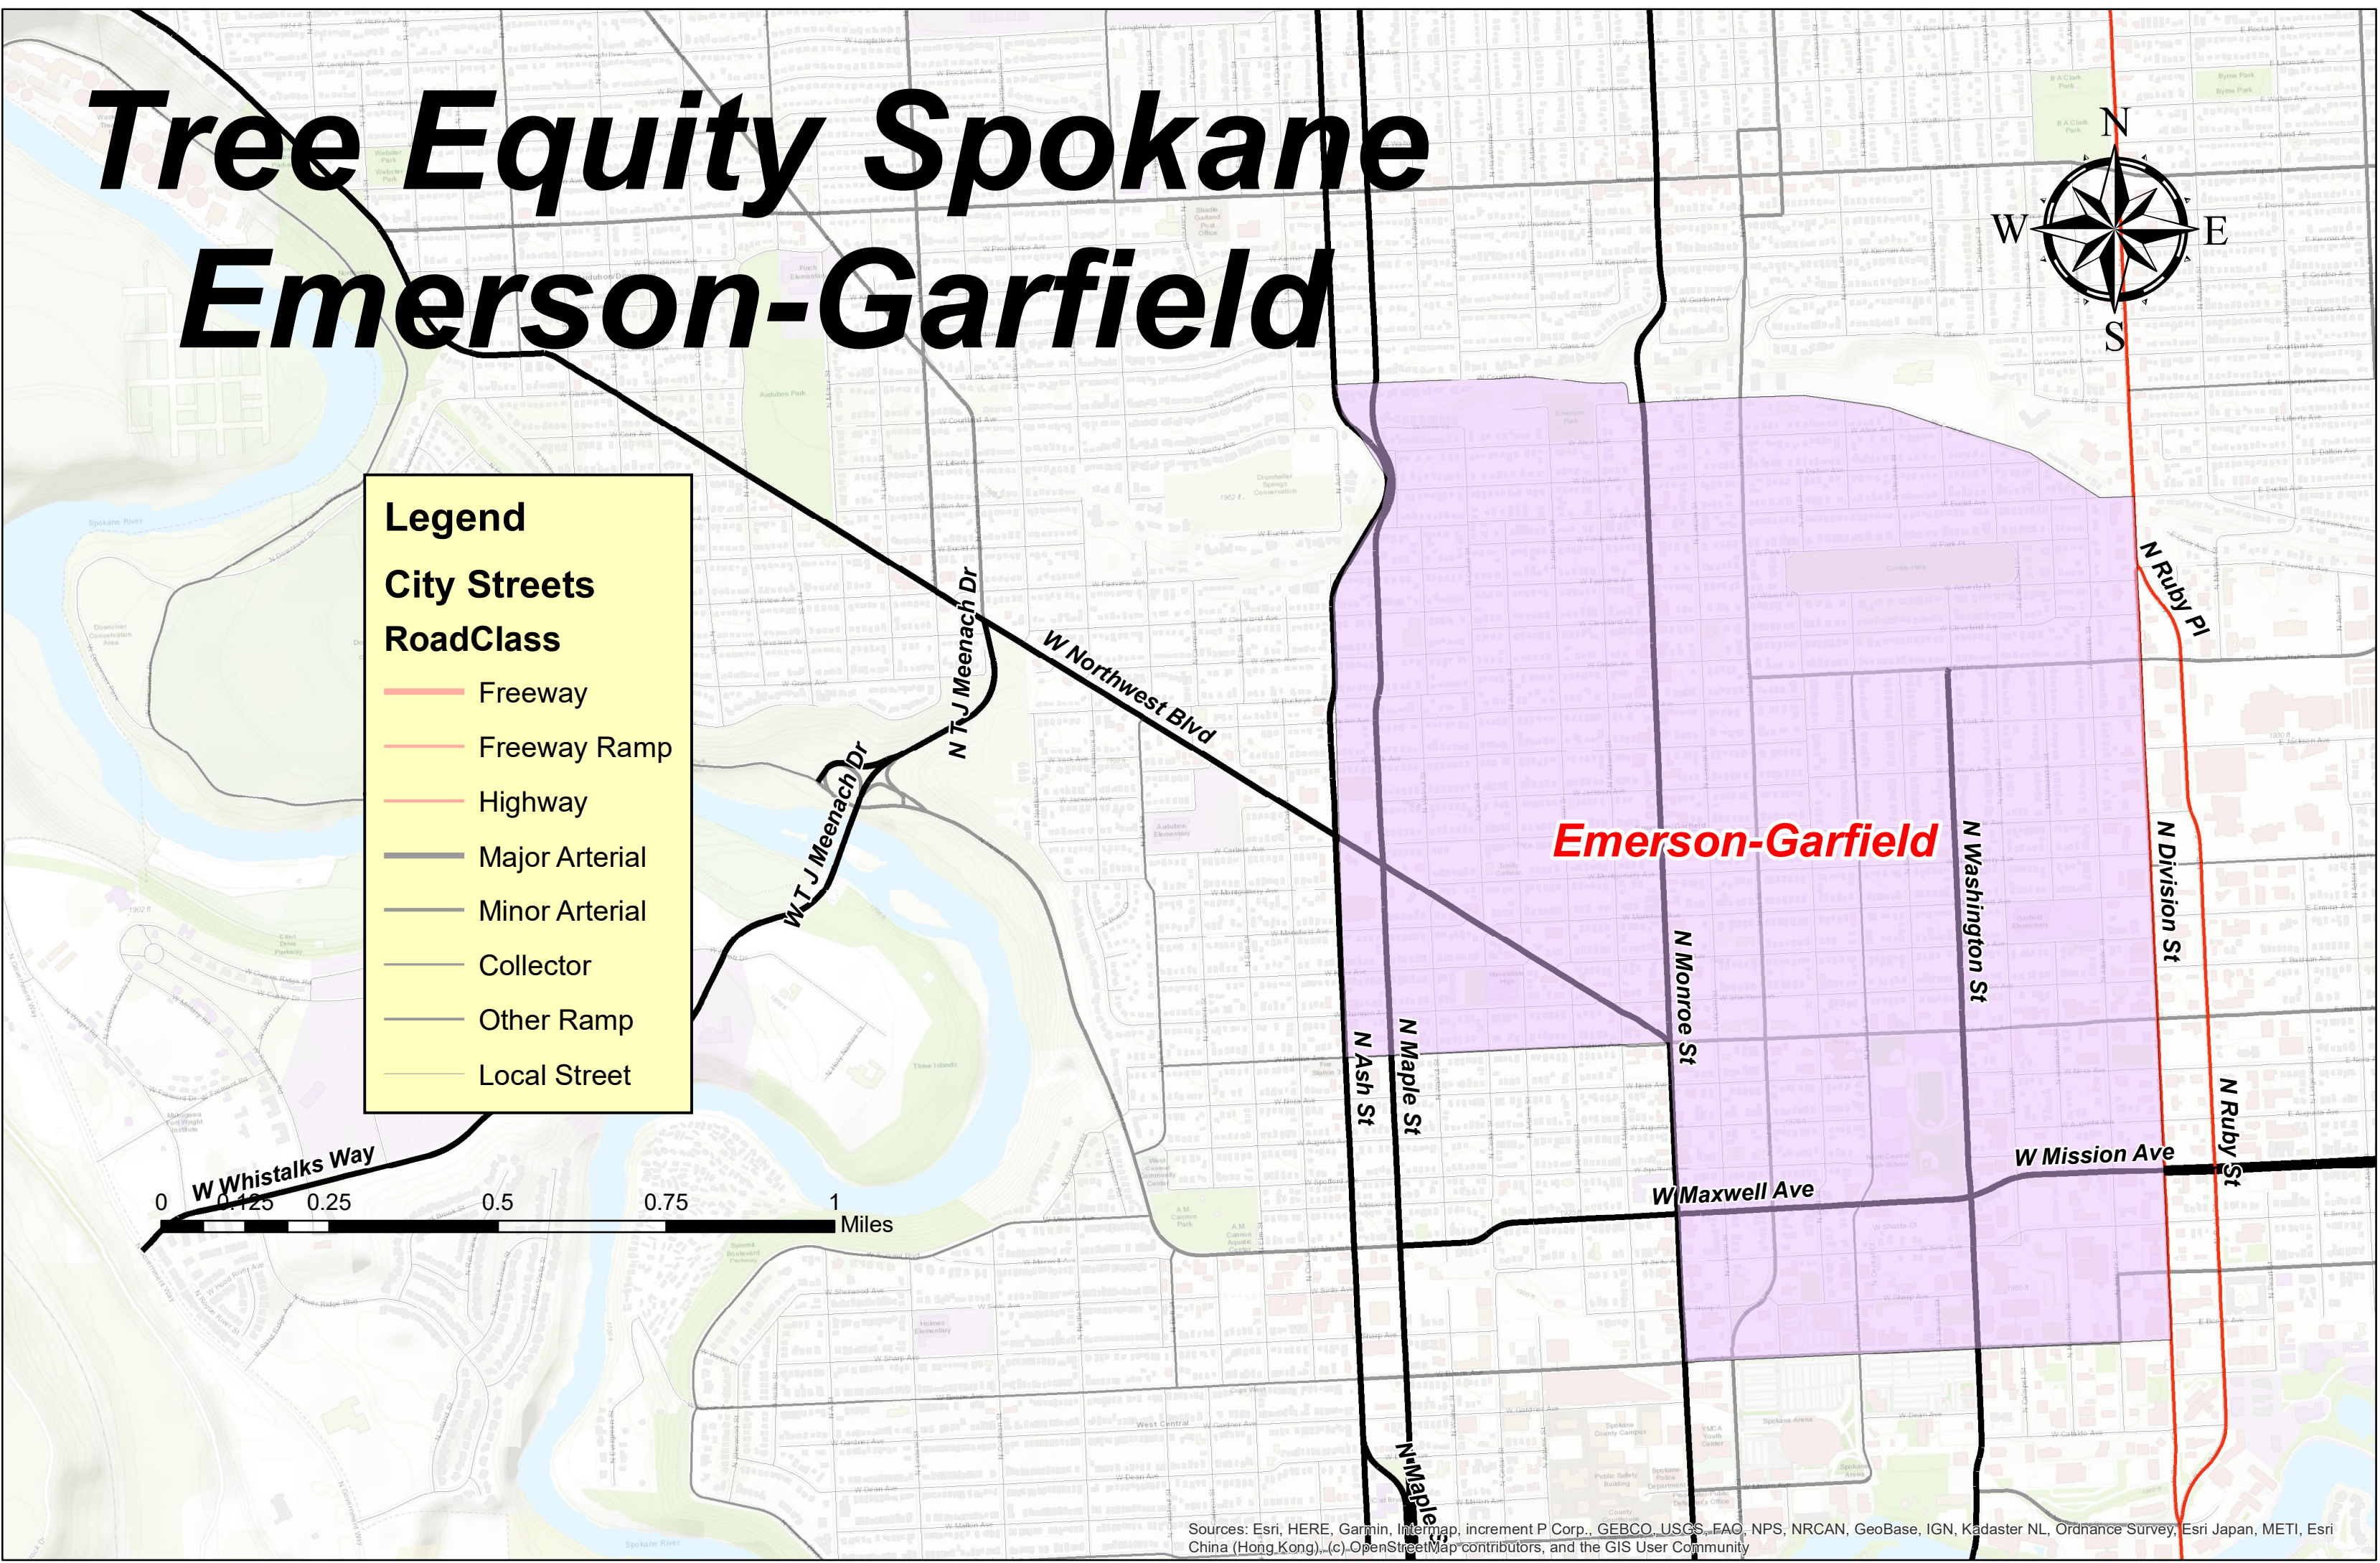

Tree Equity Spokane Emerson-Garfield

Legend

City Streets

RoadClass

- Freeway
- Freeway Ramp
- Highway
- Major Arterial
- Minor Arterial
- Collector
- Other Ramp
- Local Street

Sources: Esri, HERE, Garmin, Intermap, increment P Corp., GEBCO, USGS, FAO, NPS, NRCAN, GeoBase, IGN, Kadaster NL, Ordnance Survey, Esri Japan, METI, Esri China (Hong Kong), (c) OpenStreetMap contributors, and the GIS User Community