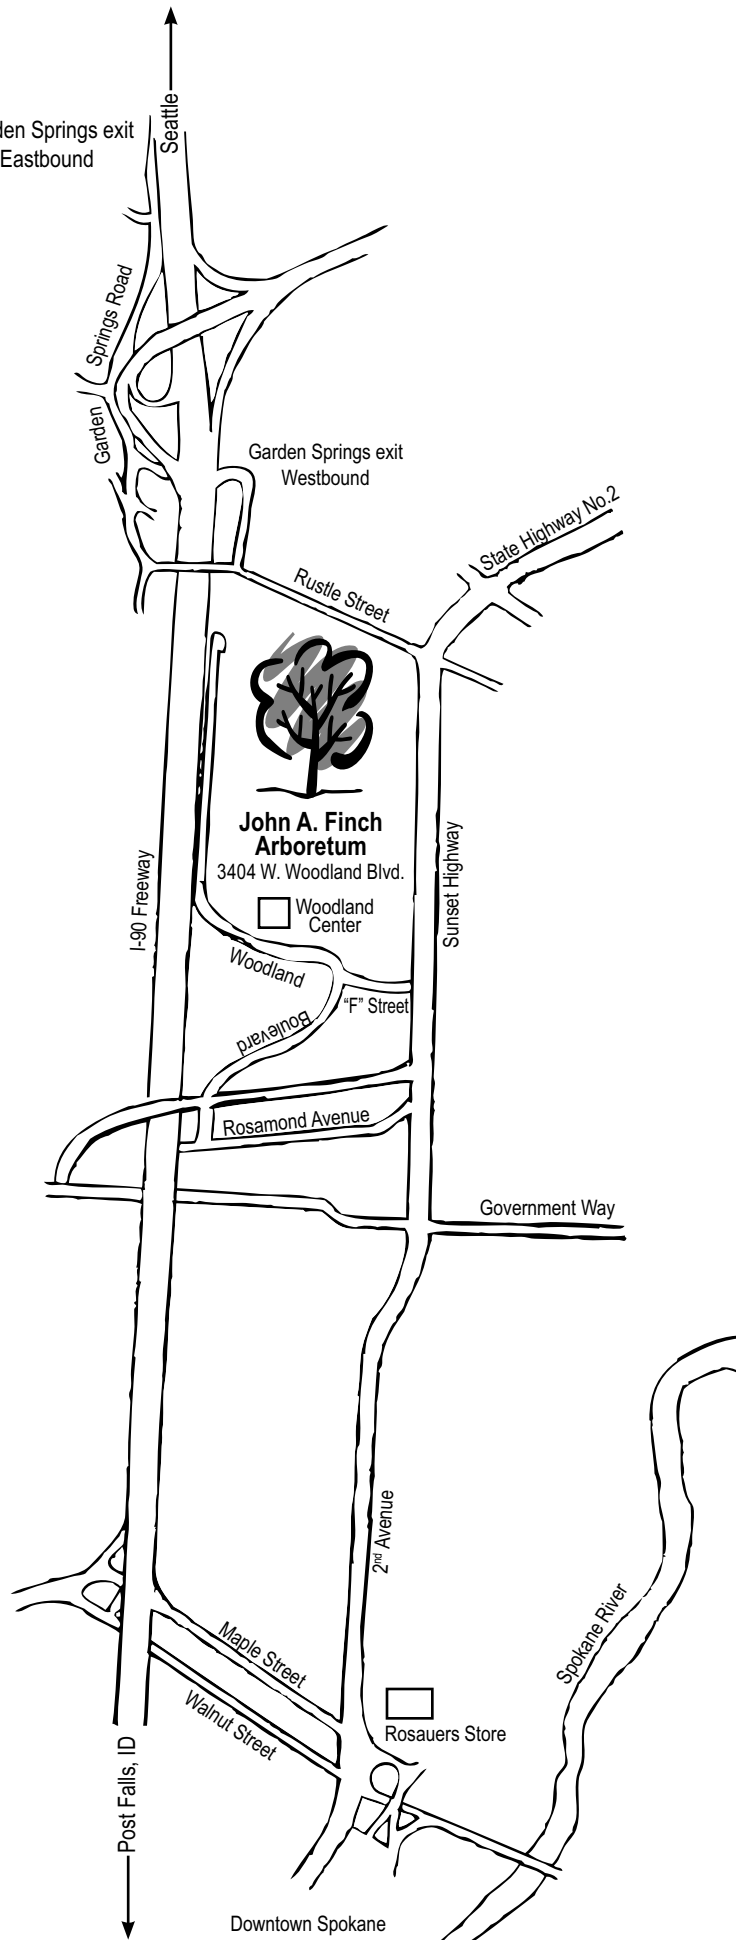

Directions to Finch Arboretum

Approaching from the East (downtown Spokane), go West on Second Avenue to Sunset Highway. Continue West on Sunset Highway past Government Way to just before 'F' Street. The sign and entrance to the Arboretum are located on the left-hand (South) side of Sunset Highway.

Approaching from the West, exit I-90 at Garden Springs. Head East down the Sunset Highway to the intersection with 'F' Street. Just past 'F' Street is the entrance to the Arboretum. The entrance sign is on the right-hand (South) side of Sunset Highway.