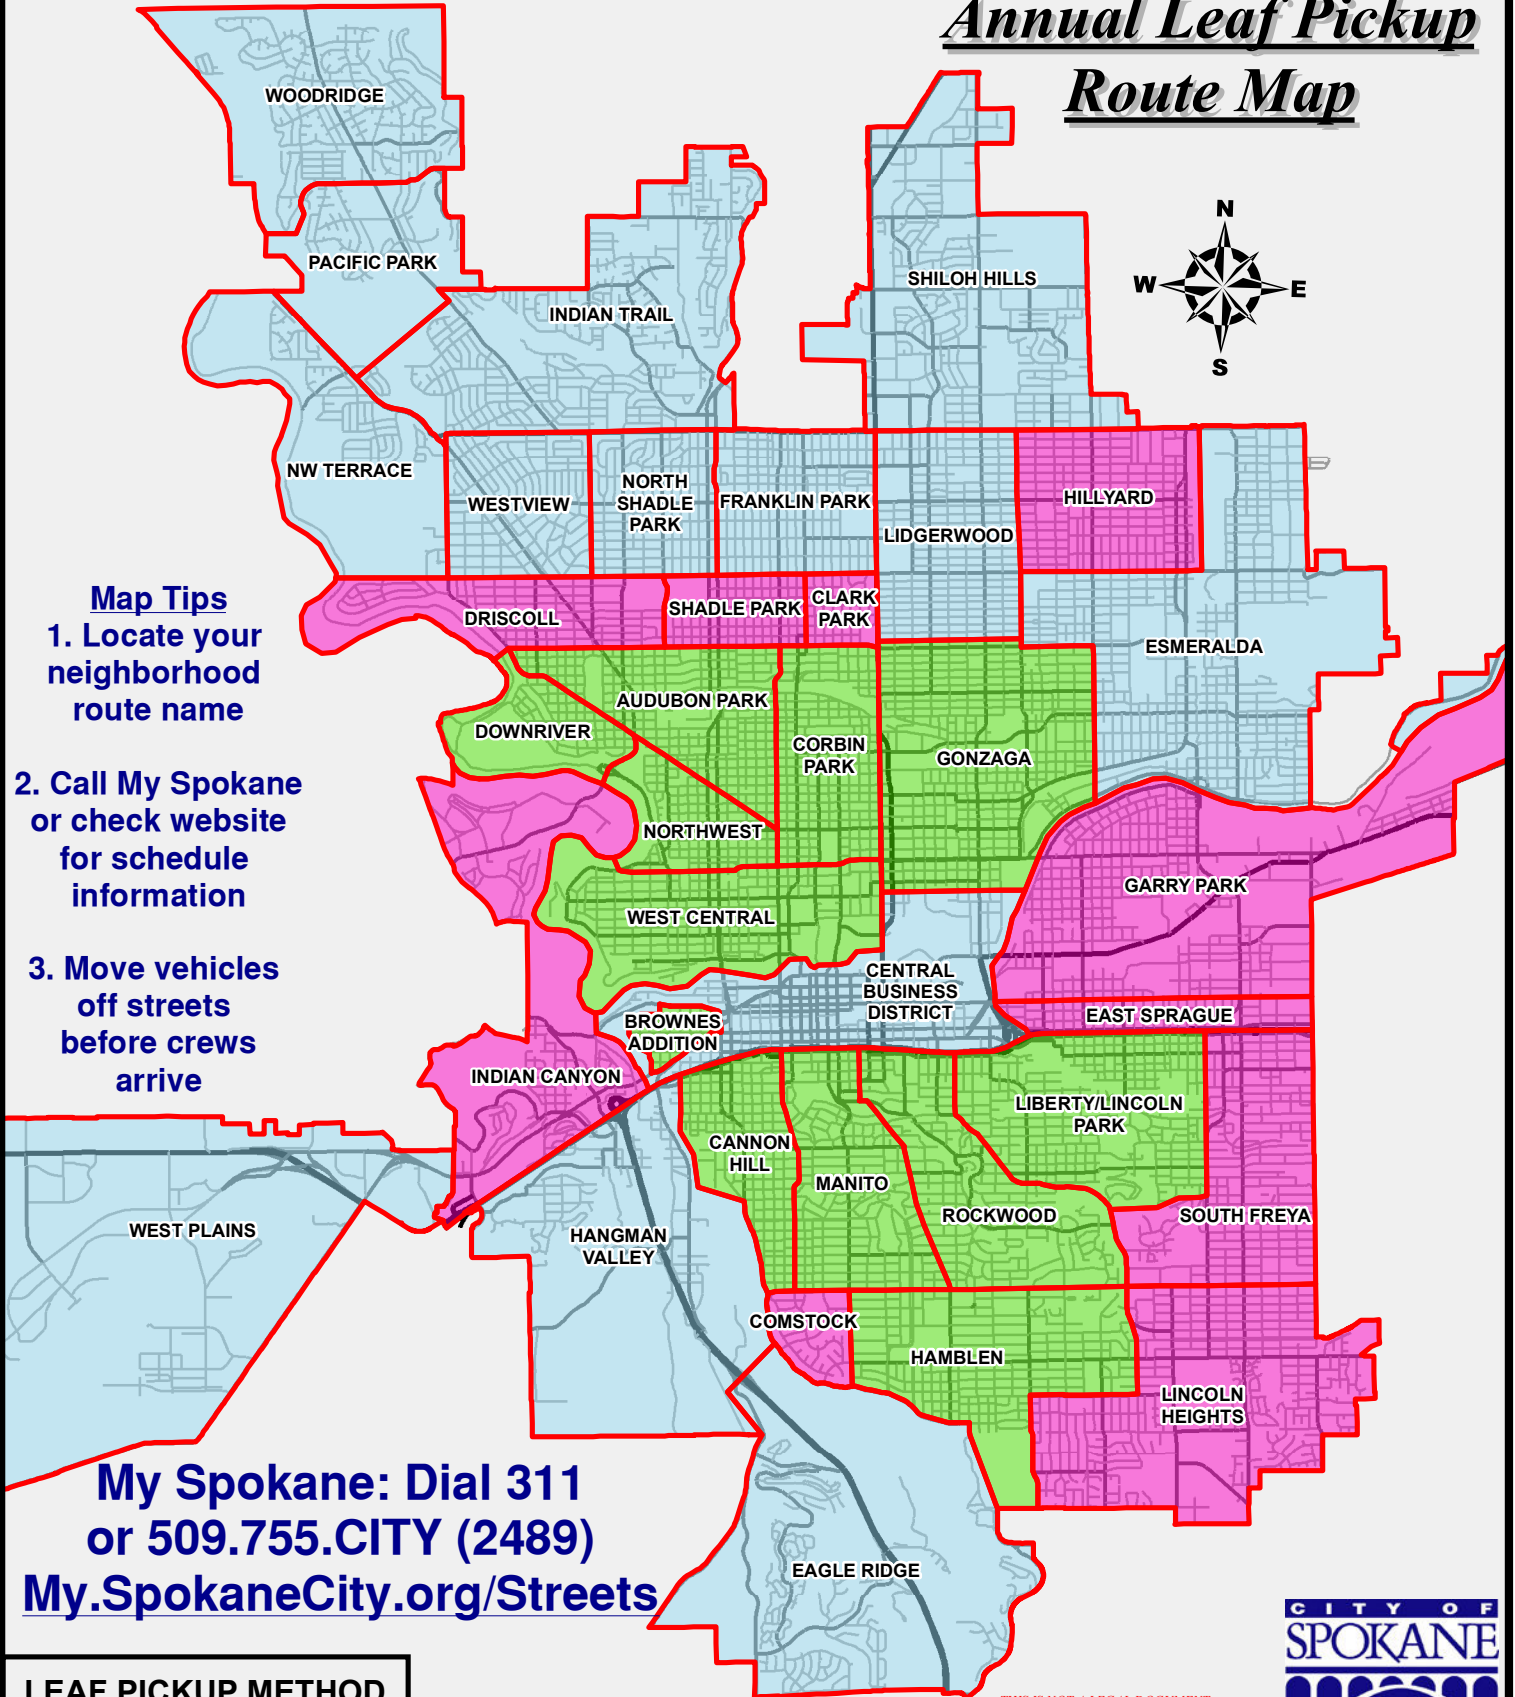

City of Spokane Annual Leaf Pickup Route Map