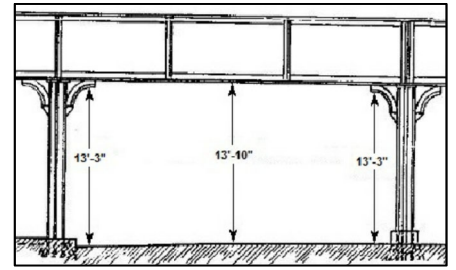

CITY OF SPOKANE OVERHEAD CLEARANCES

STREET DEPARTMENT
TRAFFIC OPERATIONS
901 N. NELSON ST.
SPOKANE, WA 99202-3769
(509)232-8800

DIVISION NB AT SPRAGUE

NOTE:
CLEARANCES OVER 15'
HIGH ARE NOT SIGNED.