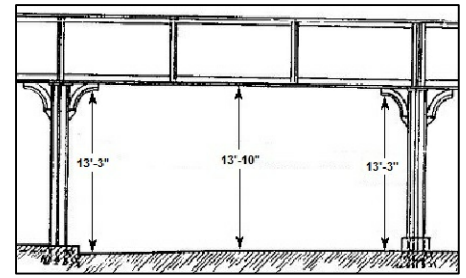

# CITY OF SPOKANE OVERHEAD CLEARANCES

STREET DEPARTMENT  
TRAFFIC OPERATIONS  
901 N. NELSON ST.  
SPOKANE, WA 99202-3769  
(509)232-8800

DIVISION NB AT SPRAGUE

NOTE:  
CLEARANCES OVER 15'  
HIGH ARE NOT SIGNED.