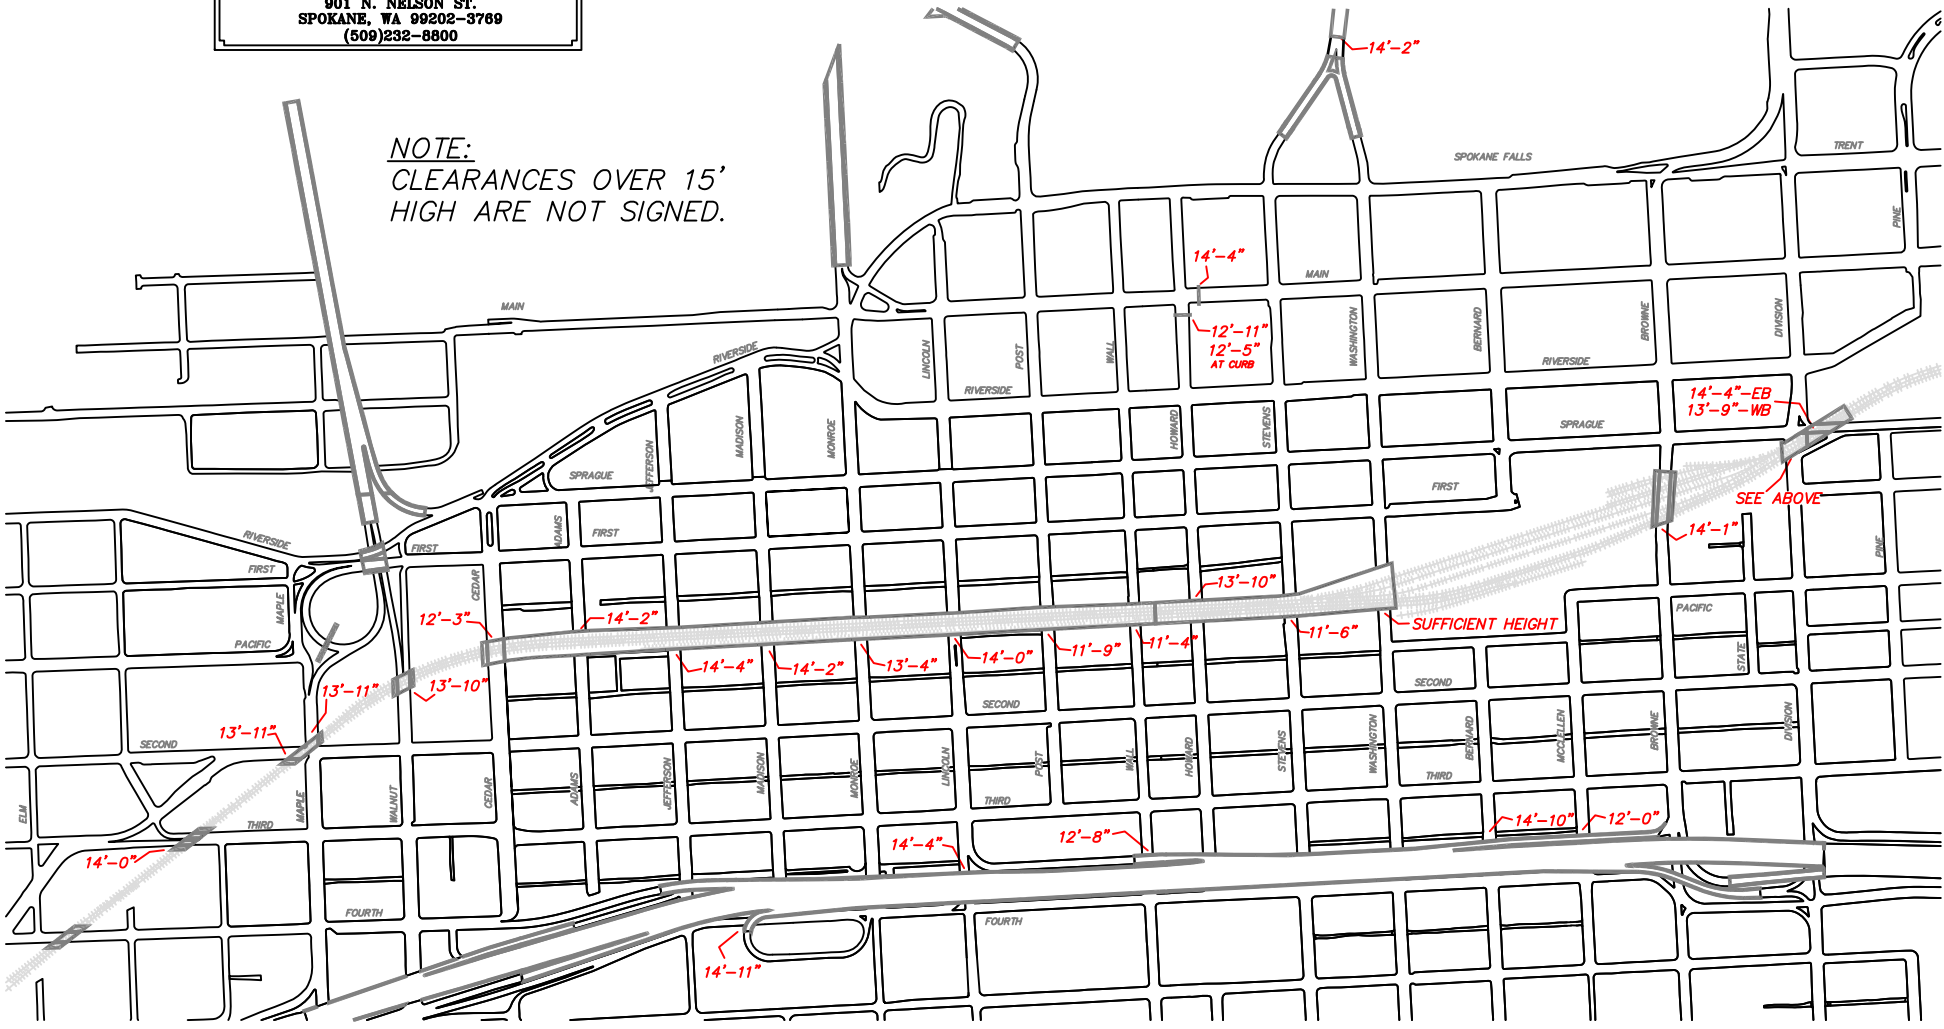

# CITY OF SPOKANE OVERHEAD CLEARANCES

STREET DEPARTMENT  
TRAFFIC OPERATIONS  
901 N. NELSON ST.  
SPOKANE, WA 99202-3769  
(509)232-8800

DIVISION NB AT SPRAGUE

NOTE:  
CLEARANCES OVER 15'  
HIGH ARE NOT SIGNED.

The information shown on this map is for informational purposes only and is subject to constant revision.  
UPDATED 11/3/15