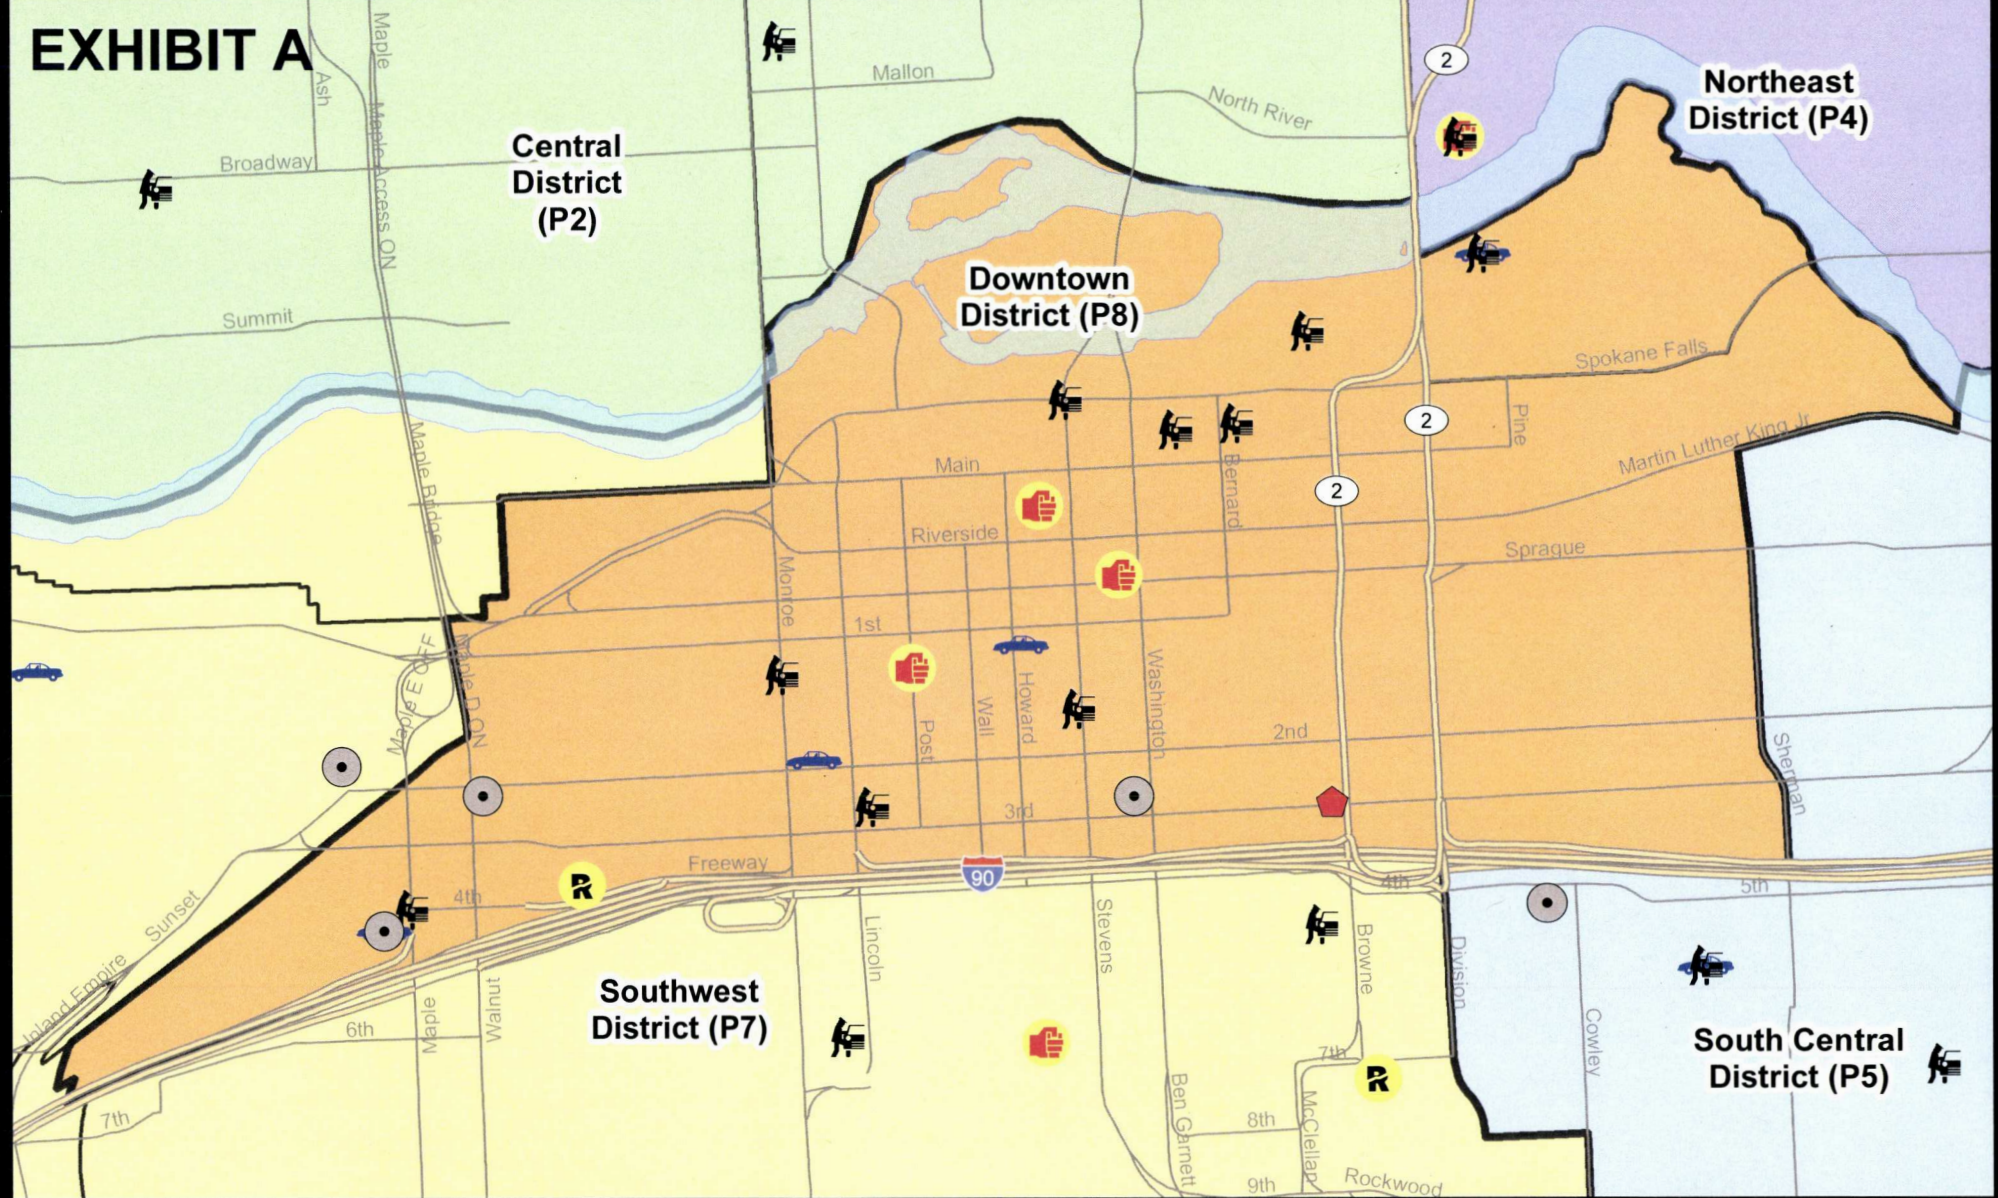

EXHIBIT A

City of Spokane
Downtown District (P8)
Selected Crime Types
2021-09-12 to 2021-09-18
Prepared By:
Crime Analysis Unit
Spokane Police Department

Legend

1. **NIBRS Events**
2. Criminal Homicide
   - Robbery Commercial
   - Aggravated Assault
   - Burglary Commercial
   - Robbery Person
   - Burglary Residential
   - Burglary Garage
   - Rape
   - Vehicle Prowling
   - Vehicle Theft
   - Arson

Cases Represent LERMS Crime Codes
Points may indicate multiple events
Note: Veh Prowl is only Larceny category displayed

For Additional Information on Incidents pertaining to an Area, Trend, or Pattern Contact Information Analysis