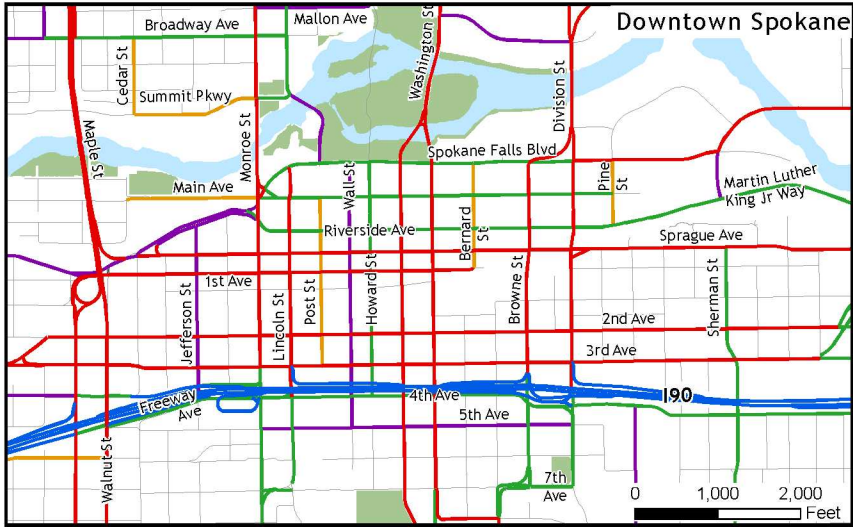

City of Spokane Arterial Street Map SMC 12.08.040

Legend

- Urban Interstate
- Urban Other Freeways and Expressways
- Urban Principal Arterial
- Urban Minor Arterial
- Urban Major Collector
- Urban Minor Collector
- Urban Local Access
- City of Spokane
- Stream or River

Date: October 2022

THIS IS NOT A LEGAL DOCUMENT:
 The information shown on this map is compiled from various sources and is subject to constant revision. Information shown on this map should not be used to determine the location of facilities in relationship to property lines, section lines, streets, etc.