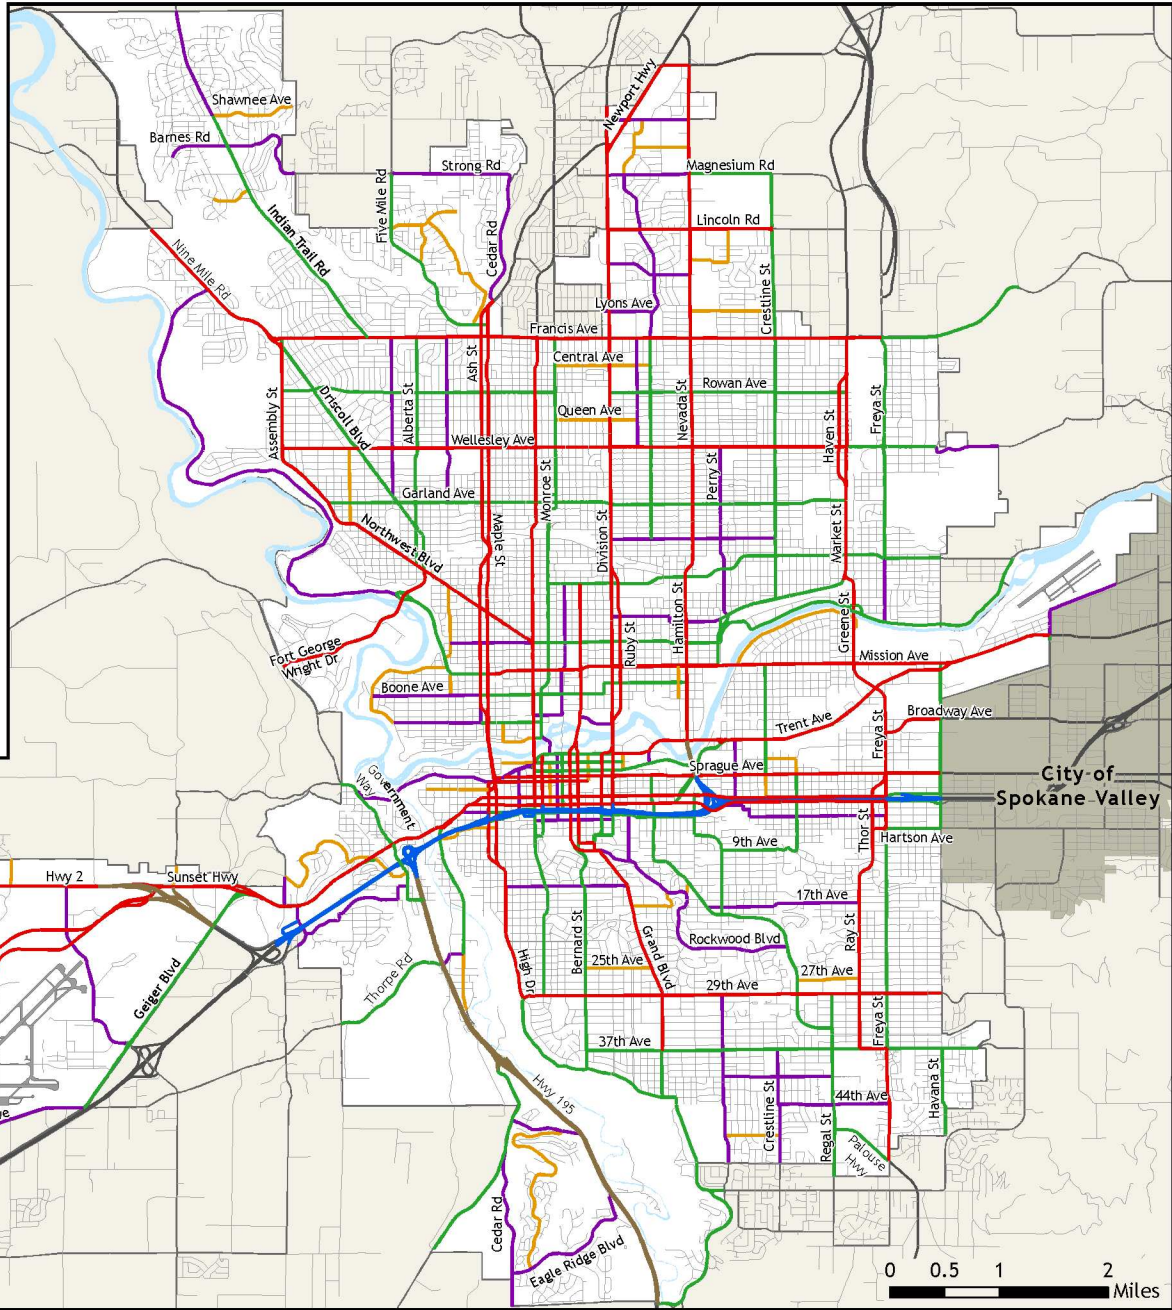

City of Spokane Arterial Street Map SMC 12.08.040

Legend

- Urban Interstate
- Urban Other Freeways and Expressways
- Urban Principal Arterial
- Urban Minor Arterial
- Urban Major Collector
- Urban Minor Collector
- Urban Local Access
- City of Spokane
- Stream or River

Date: October 2022

THIS IS NOT A LEGAL DOCUMENT:
 The information shown on this map is compiled from various sources and is subject to constant revision. Information shown on this map should not be used to determine the location of facilities in relationship to property lines, section lines, streets, etc.

0 0.5 1 2 Miles