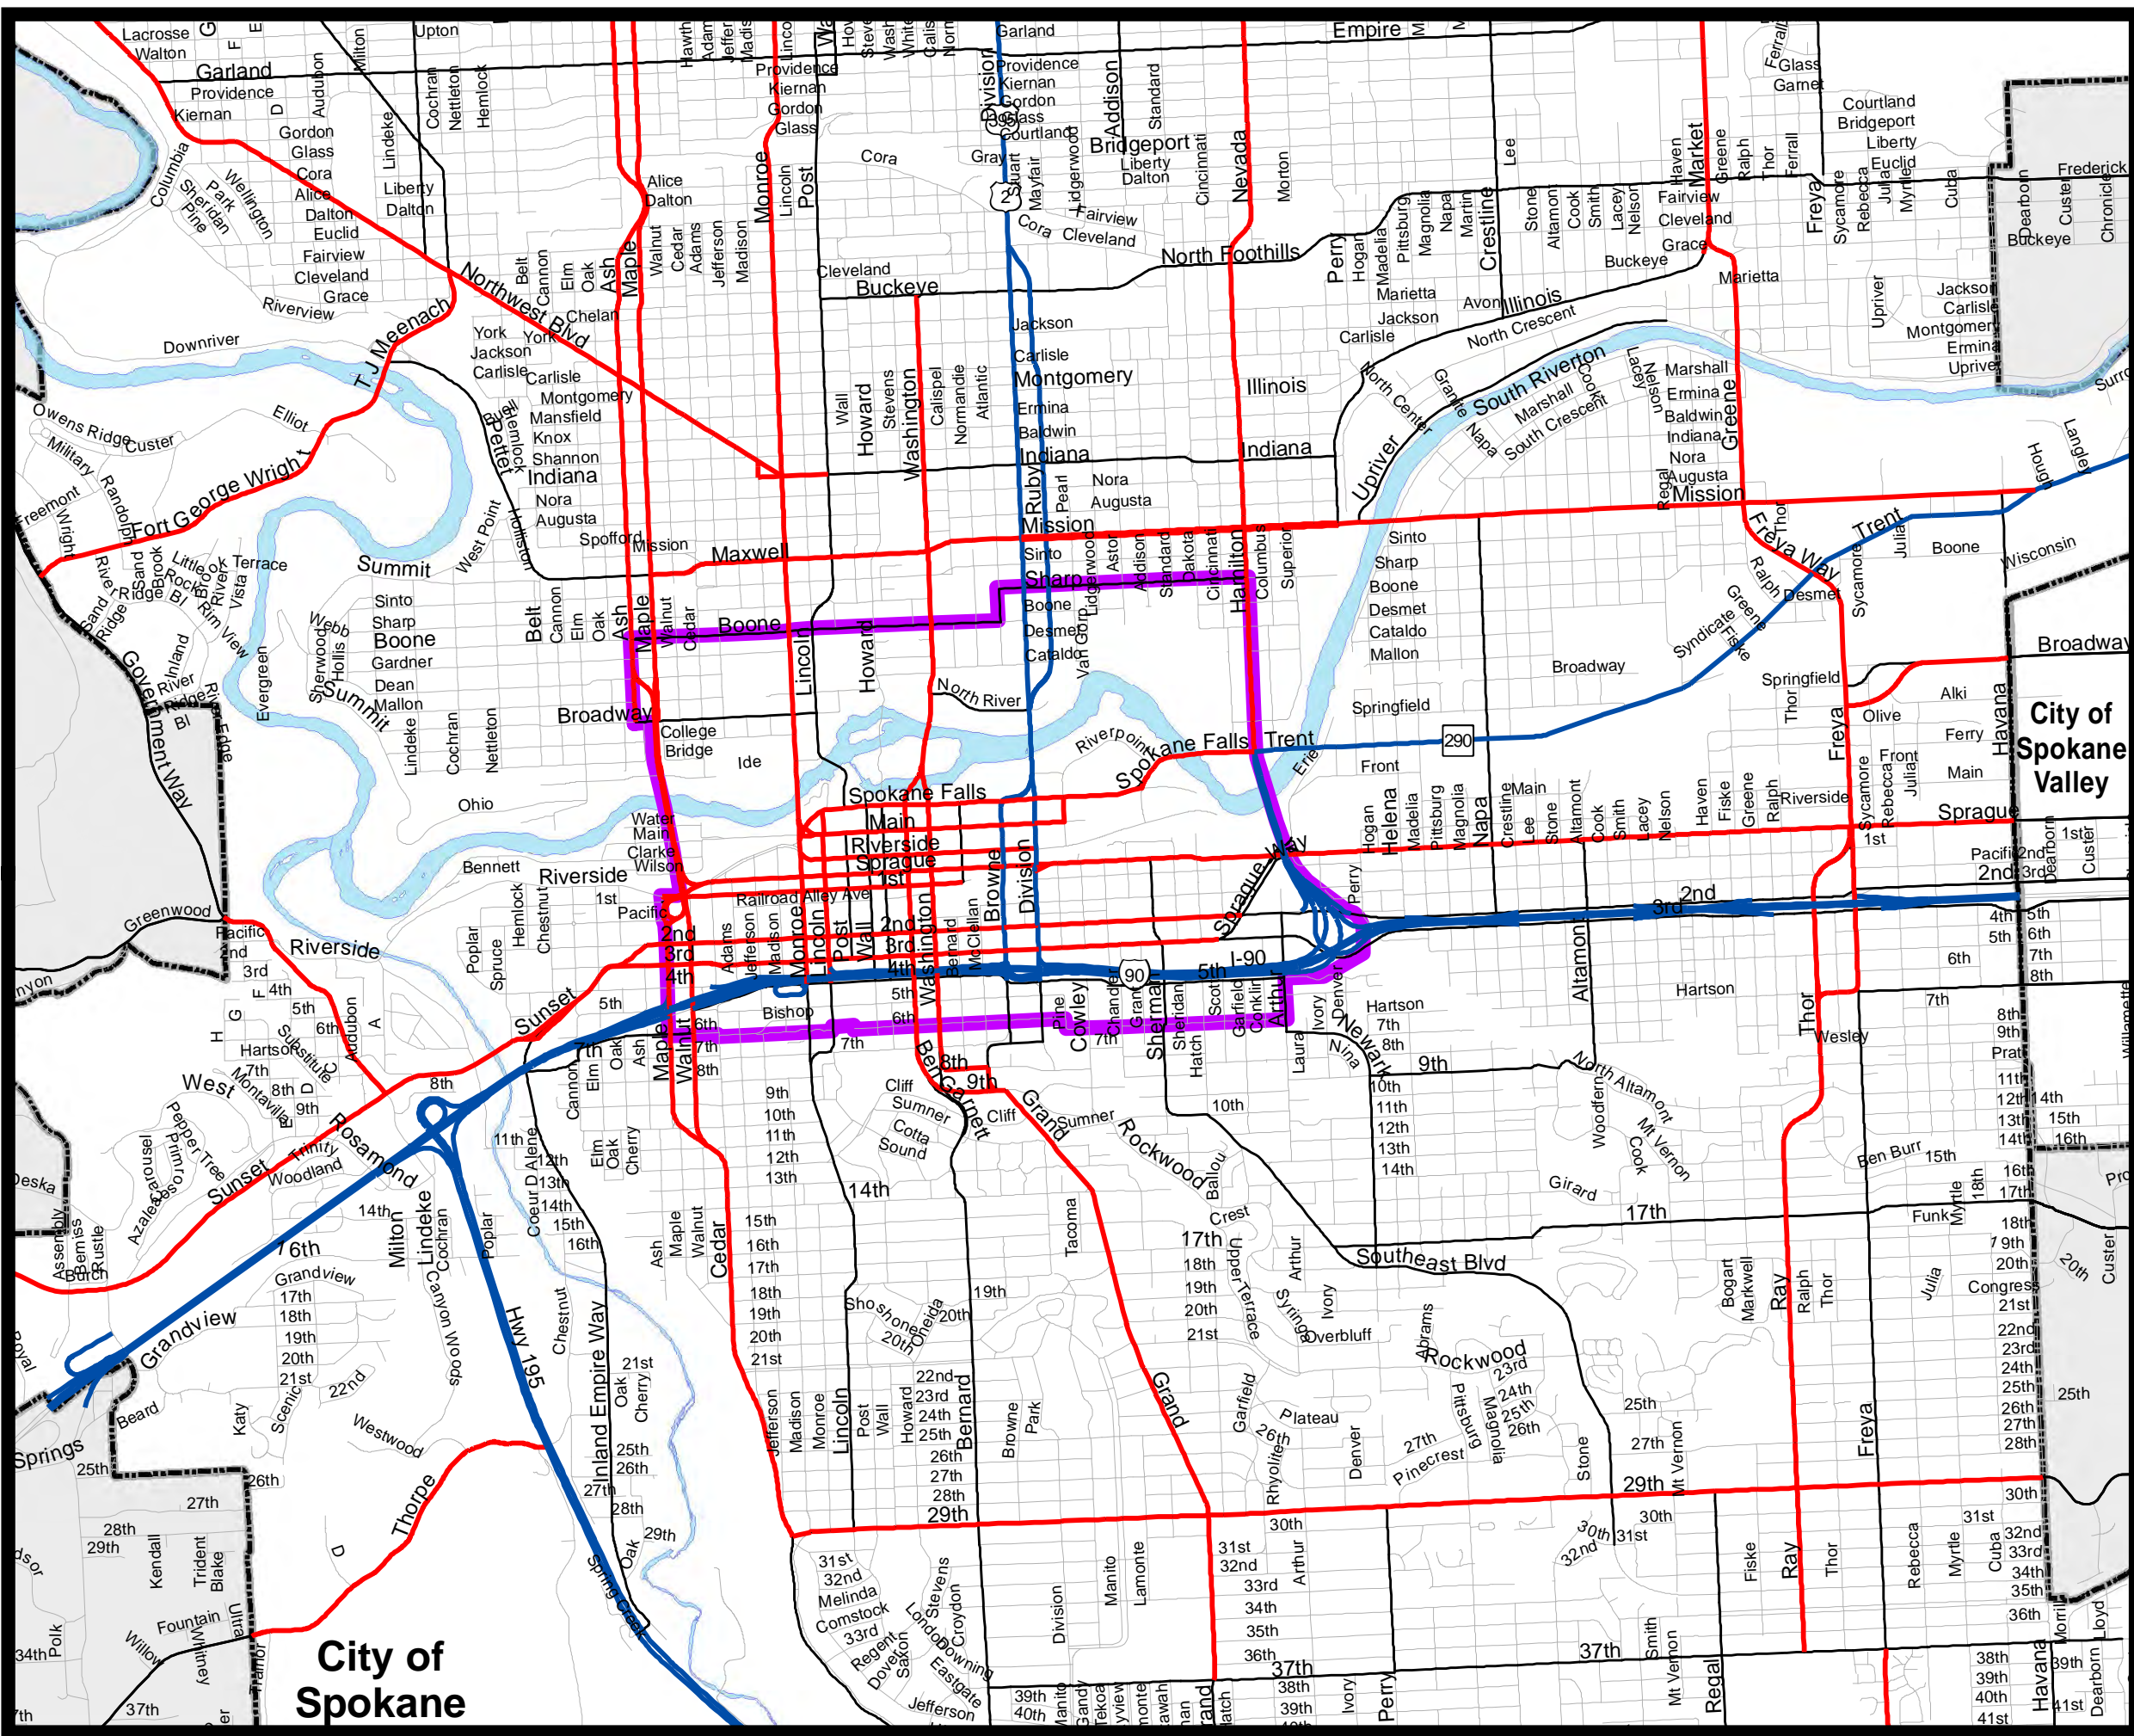

City of Spokane Prohibited Roadway Map - Attachment A to SMC 10.60.010

DATE: August 20, 2012
USER: Planning & Development

Legend

-  Interstate & Highway
-  Principal Arterial
-  Prohibited Roadway Boundary

City of
Spokane
Valley

City of
Spokane

THIS IS NOT A LEGAL DOCUMENT:
The information shown on this map is compiled from various sources and is subject to constant revision. Information shown on this map should not be used to determine the location of facilities in relationship to property lines, section lines, streets, etc.