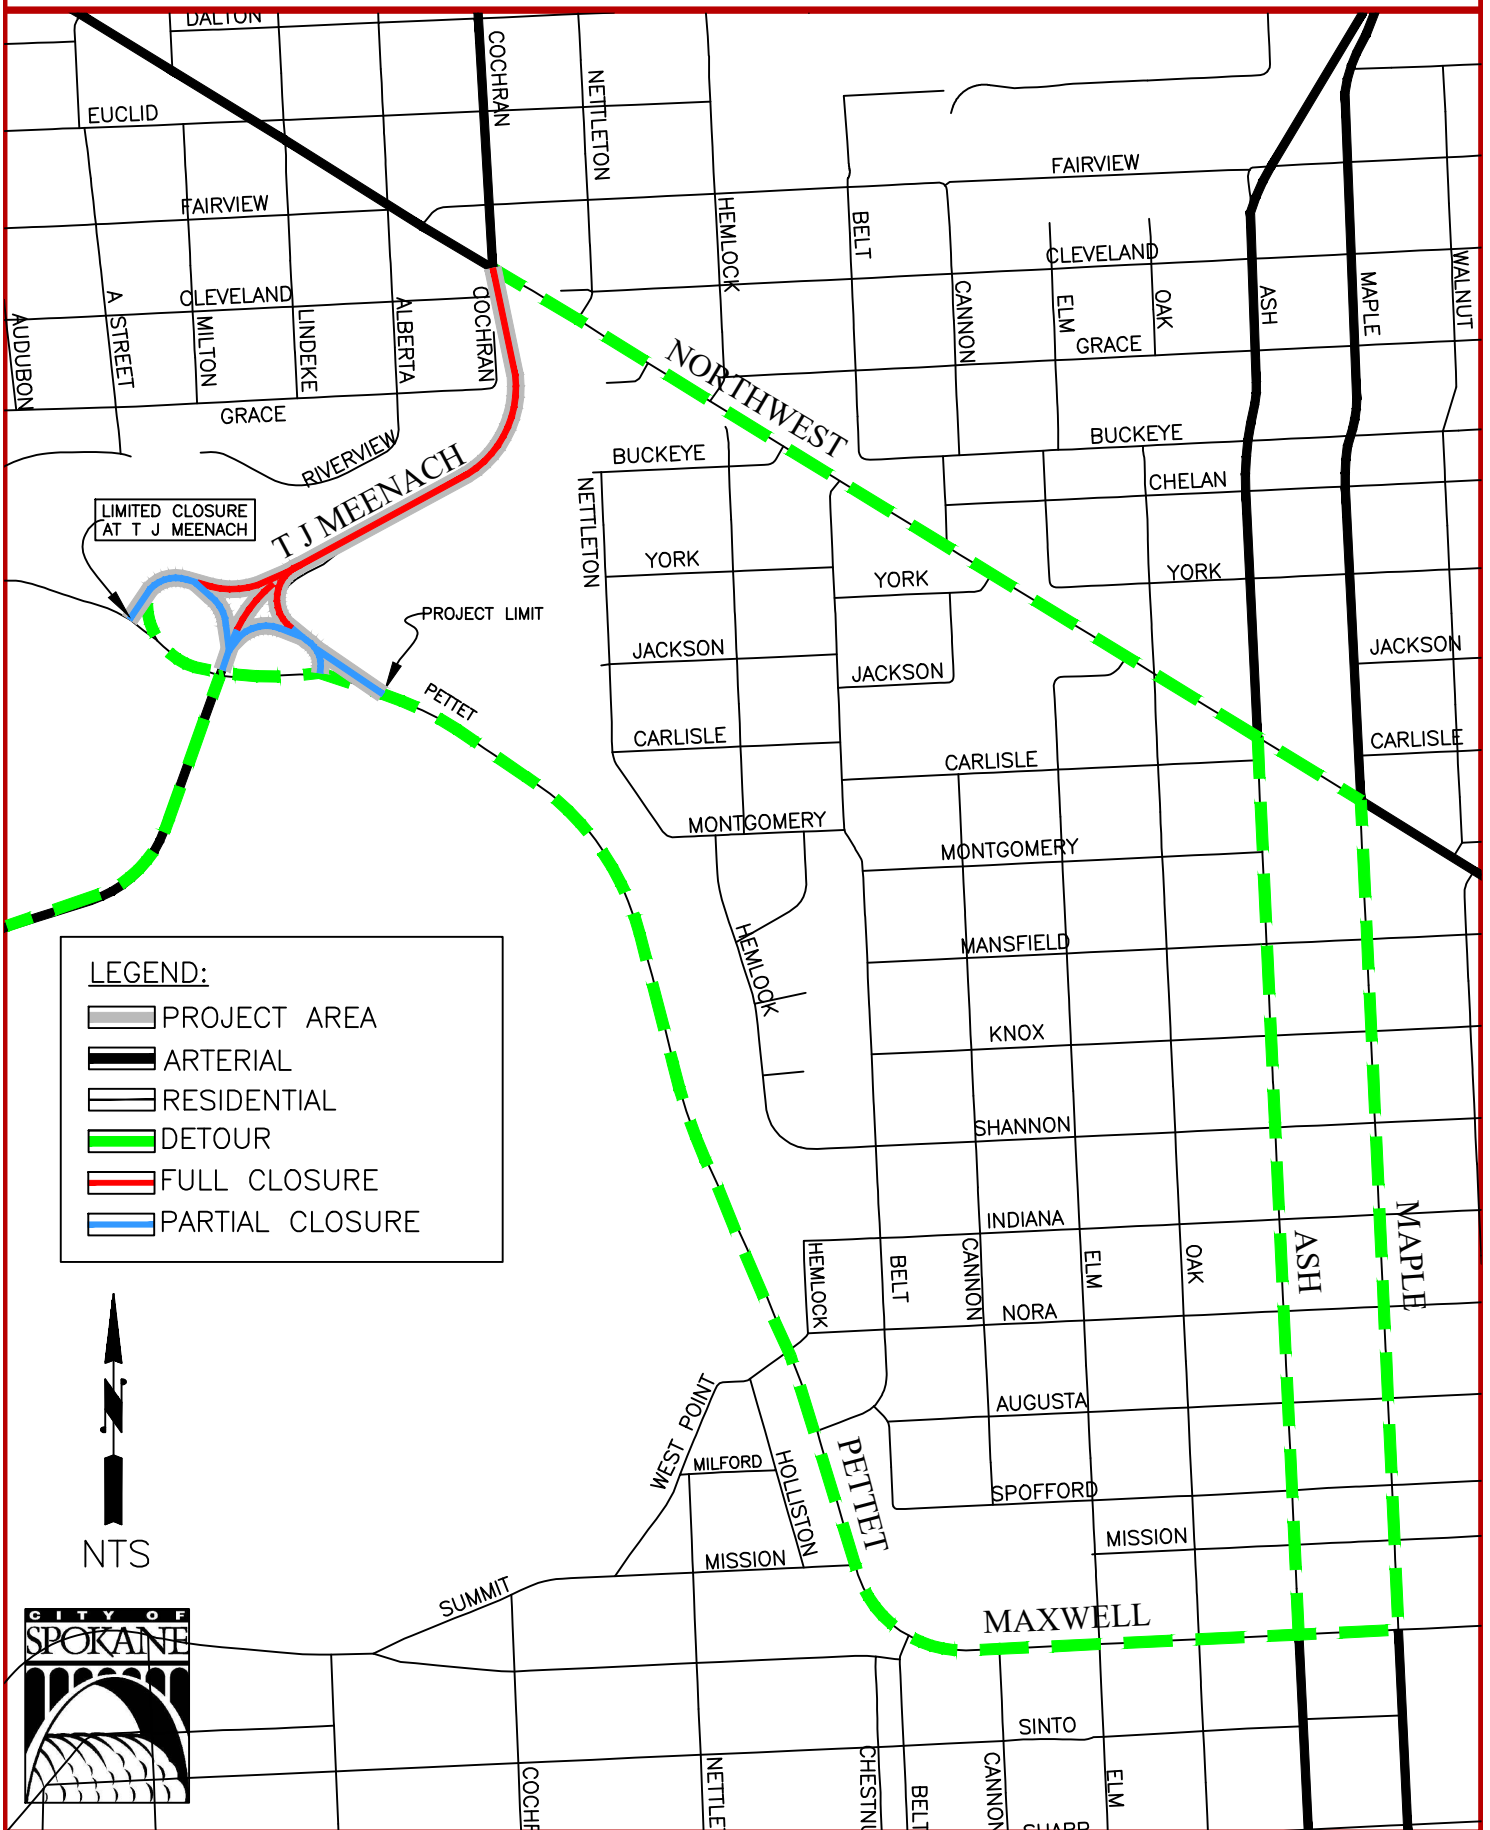

TRAFFIC PLAN FOR T.J. MEENACH DRIVE

- LEGEND:**
- PROJECT AREA
 - ARTERIAL
 - RESIDENTIAL
 - DETOUR
 - FULL CLOSURE
 - PARTIAL CLOSURE