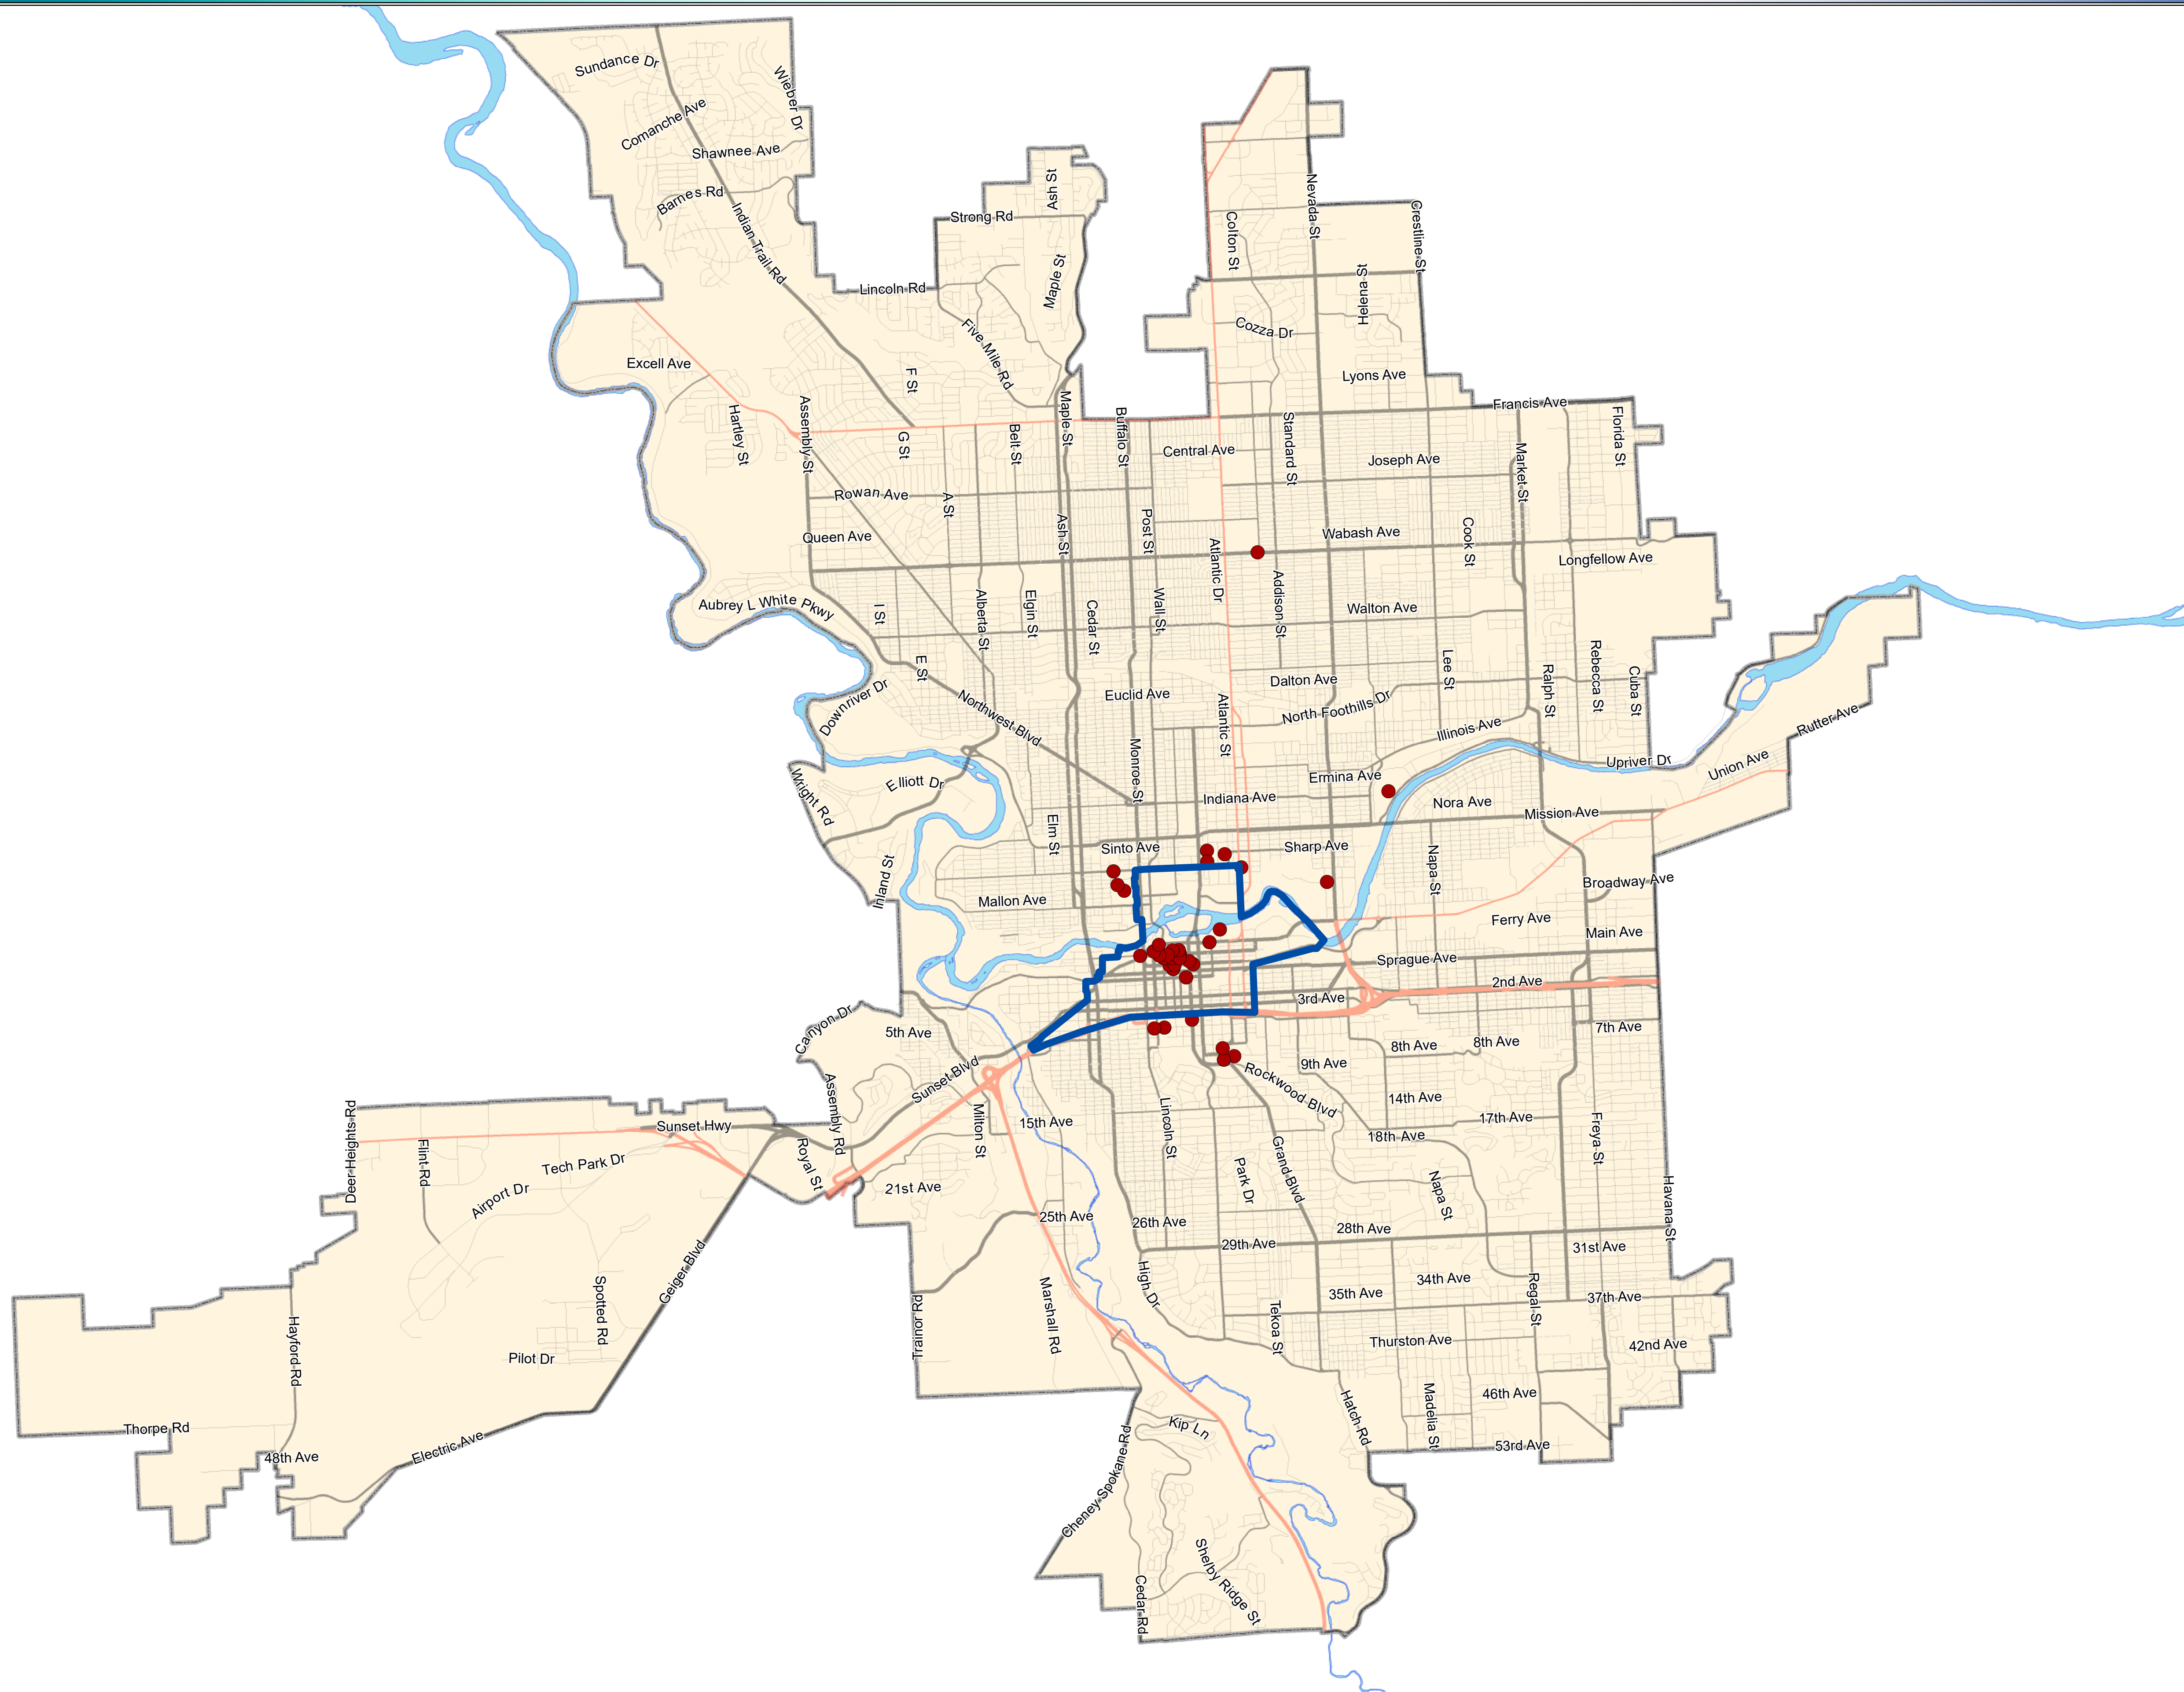

Skywalks in Spokane

Legend

- Skywalk
- Other
- Freeway
- Freeway Ramp
- Highway
- Major Arterial
- Minor Arterial
- Collector
- Other Ramp
- Local Street
- Stream or River
- City of Spokane

1 in = 1 miles

*THIS IS NOT A LEGAL DOCUMENT:
The information shown on this map is compiled from various sources and is subject to constant revision. Information shown on this map should not be used to determine the location of facilities in relationship to property lines, section lines, streets, etc.*