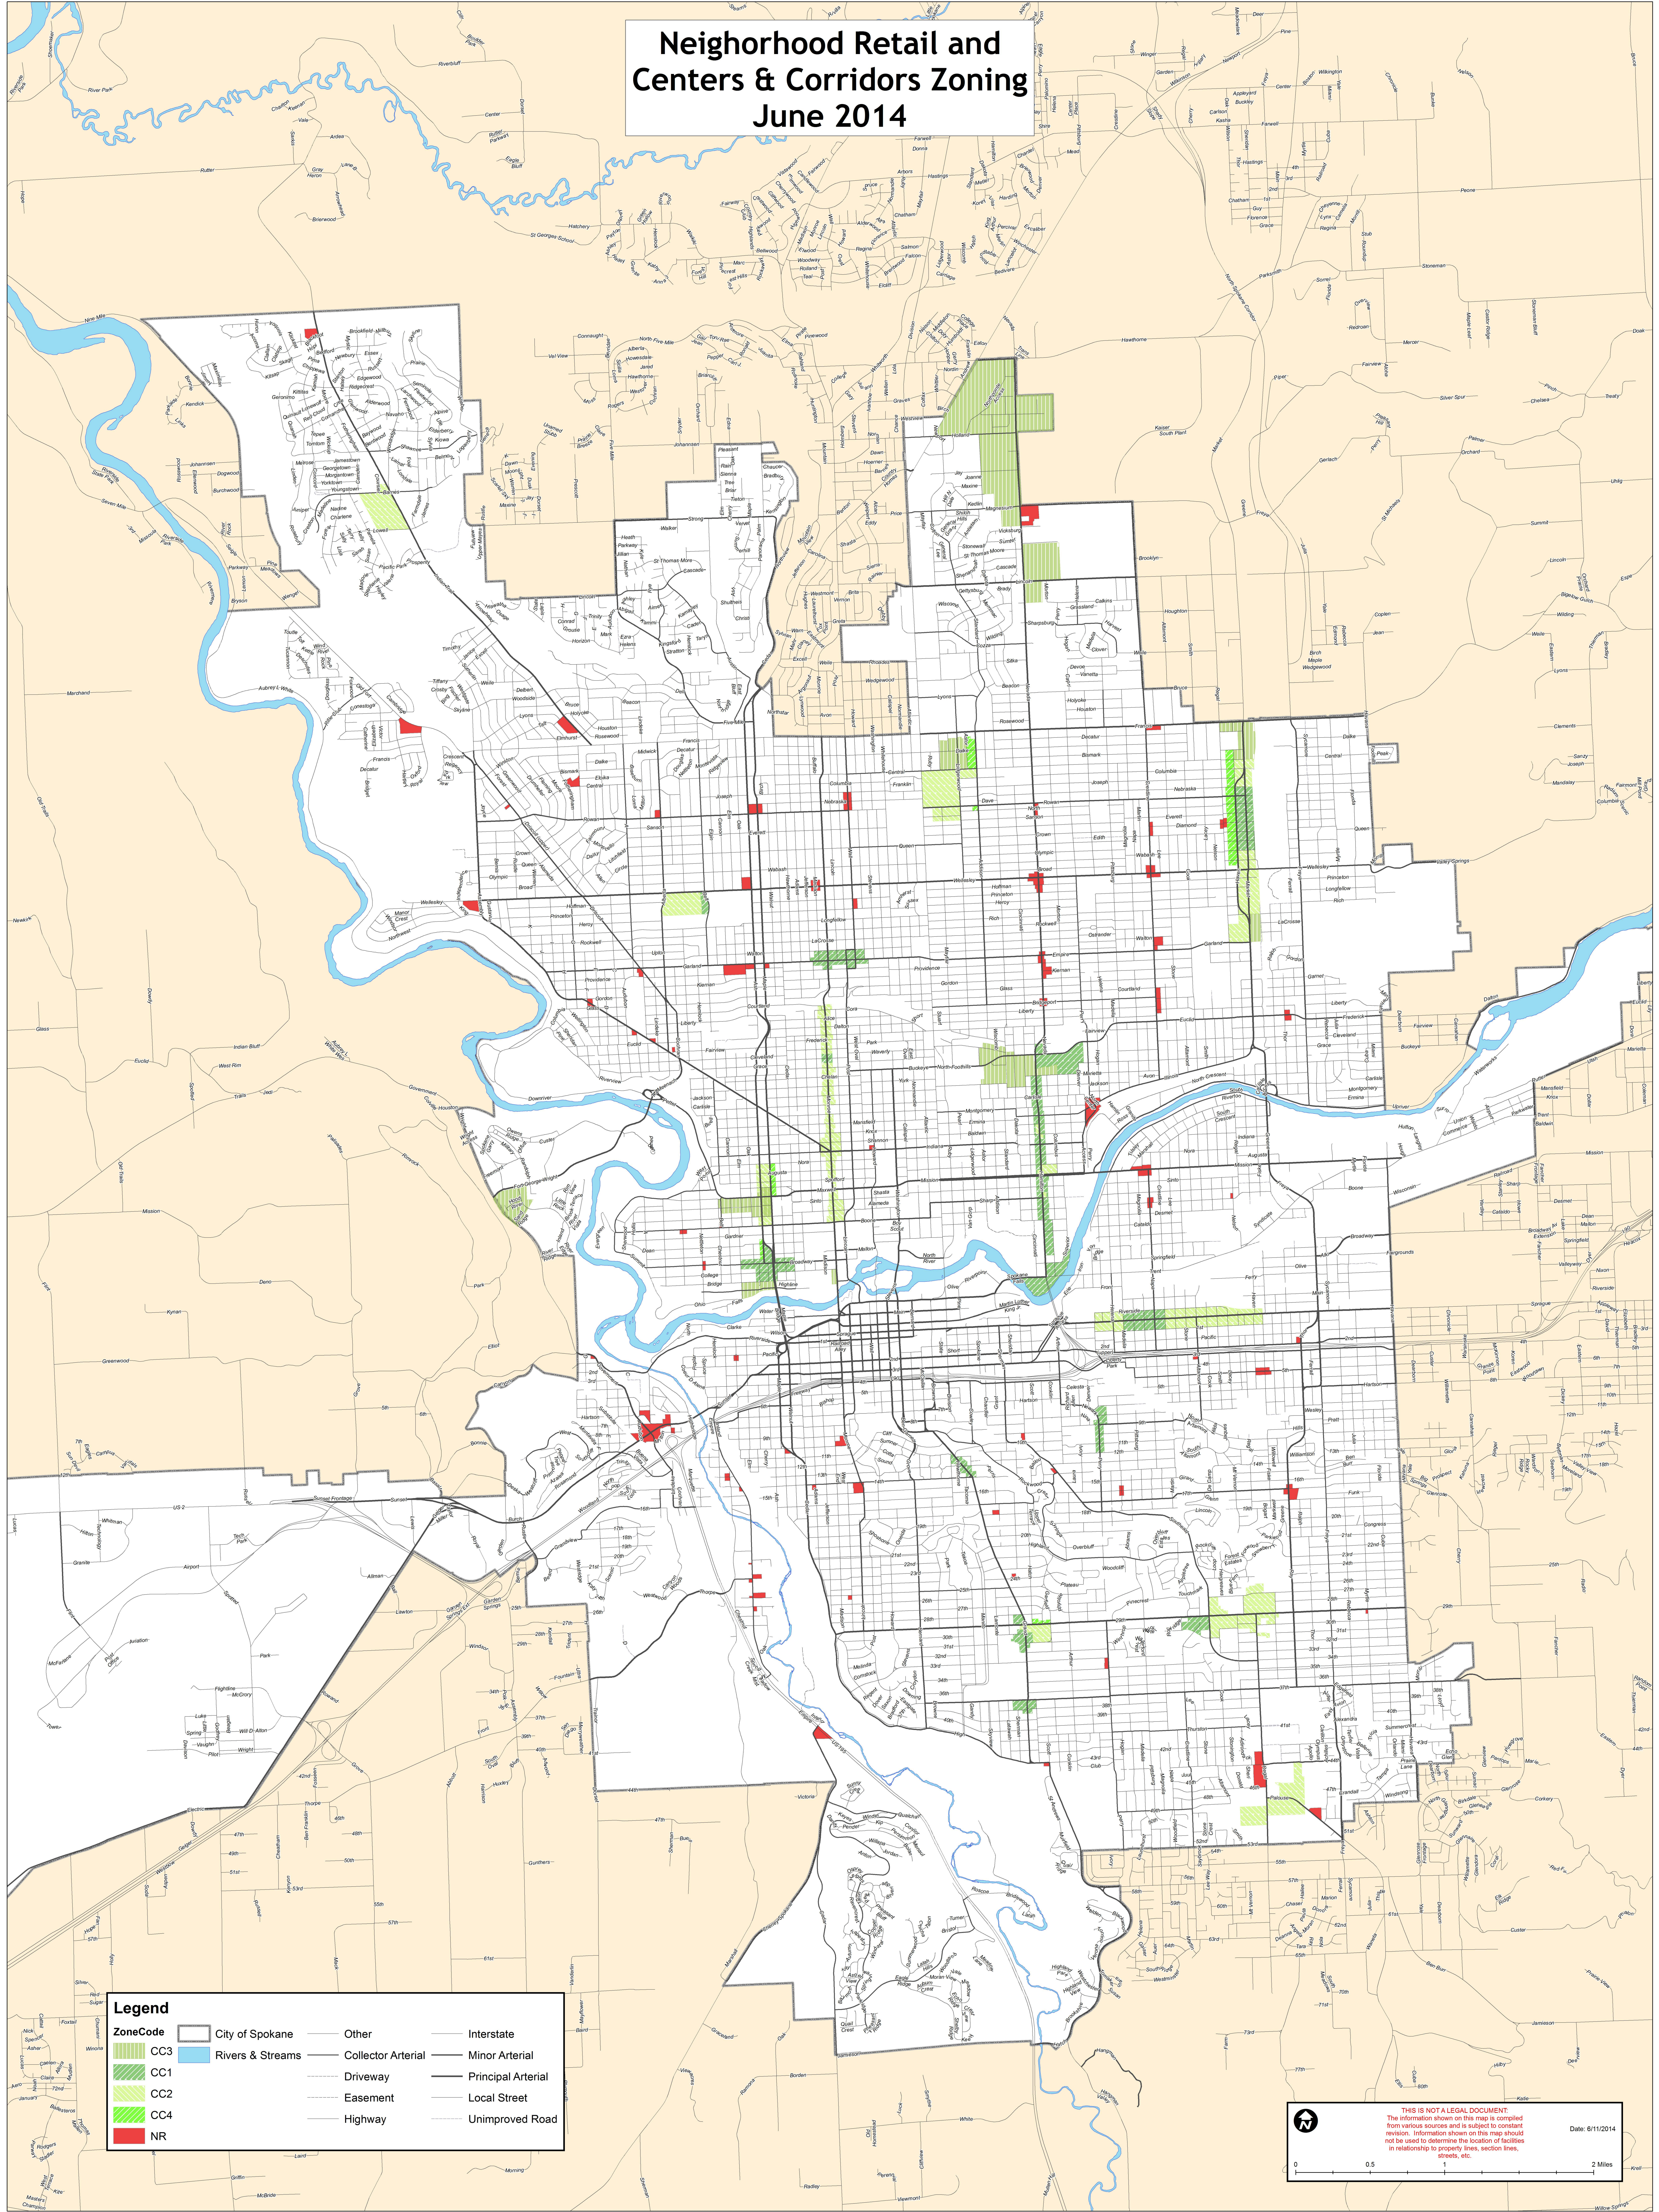

# Neighborhood Retail and Centers & Corridors Zoning June 2014

ZoneCode		City of Spokane	Other	Interstate
	CC3			
	CC1			
	CC2			
	CC4			
	NR			

	Rivers & Streams		Collector Arterial		Minor Arterial
	Driveway		Easement		Principal Arterial
	Highway				Local Street
					Unimproved Road

THIS IS NOT A LEGAL DOCUMENT  
The information shown on this map is compiled from various sources and is subject to constant revision. Information shown on this map should not be used to determine the location of facilities in relationship to property lines, section lines, streets, etc.
Date: 6/11/2014