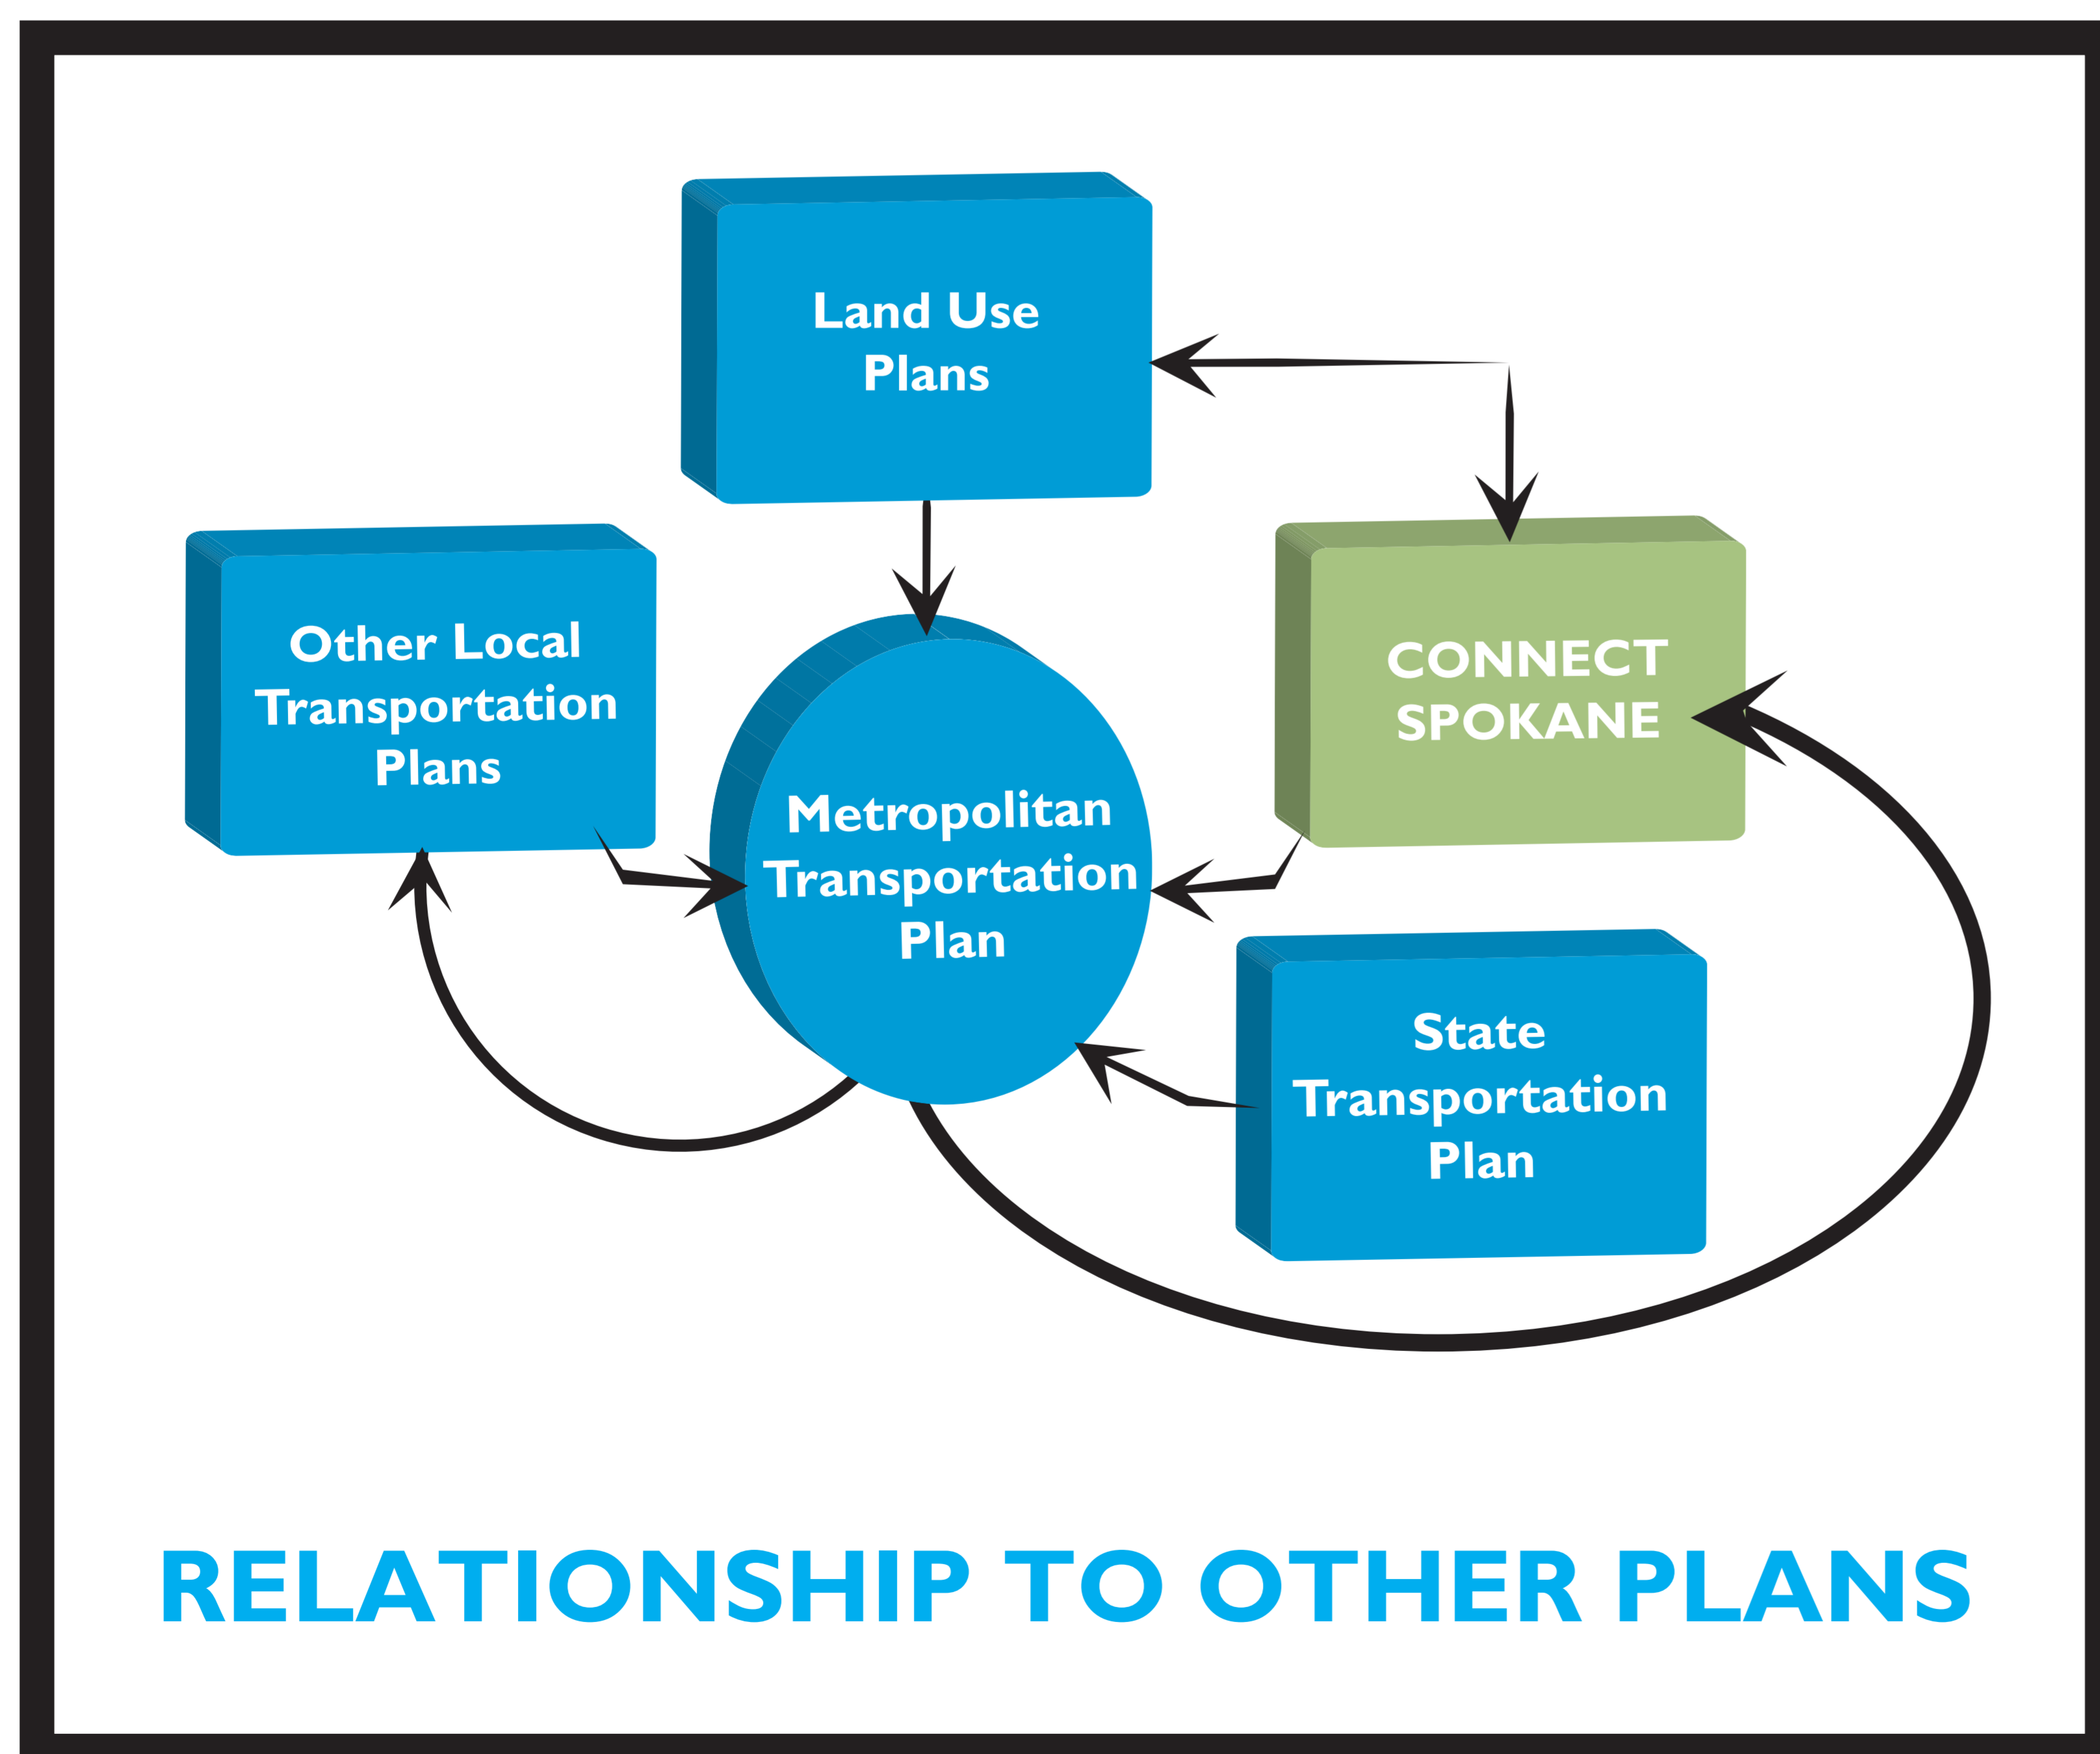

CONNECT SPOKANE

A COMPREHENSIVE PLAN FOR PUBLIC TRANSPORTATION

Table of Contents

Part I: Background	Part II: Services	Part III: Activities & Programs
<ul style="list-style-type: none">Introduction & Goal of PlanHistoryRegional Context	<ul style="list-style-type: none">High Performance Transit NetworkFixed RouteParatransitRideshare (Vanpool)	<ul style="list-style-type: none">System InfrastructureCommunications and Public InputFares and Other RevenuesMonitoring and ImprovementsRegional Transportation and Land Use CoordinationEnergy and the Environment

CONNECT SPOKANE, STA's Comprehensive Plan for Public Transportation, coordinates with other state and regional planning efforts to ensure a cohesive implementation strategy.