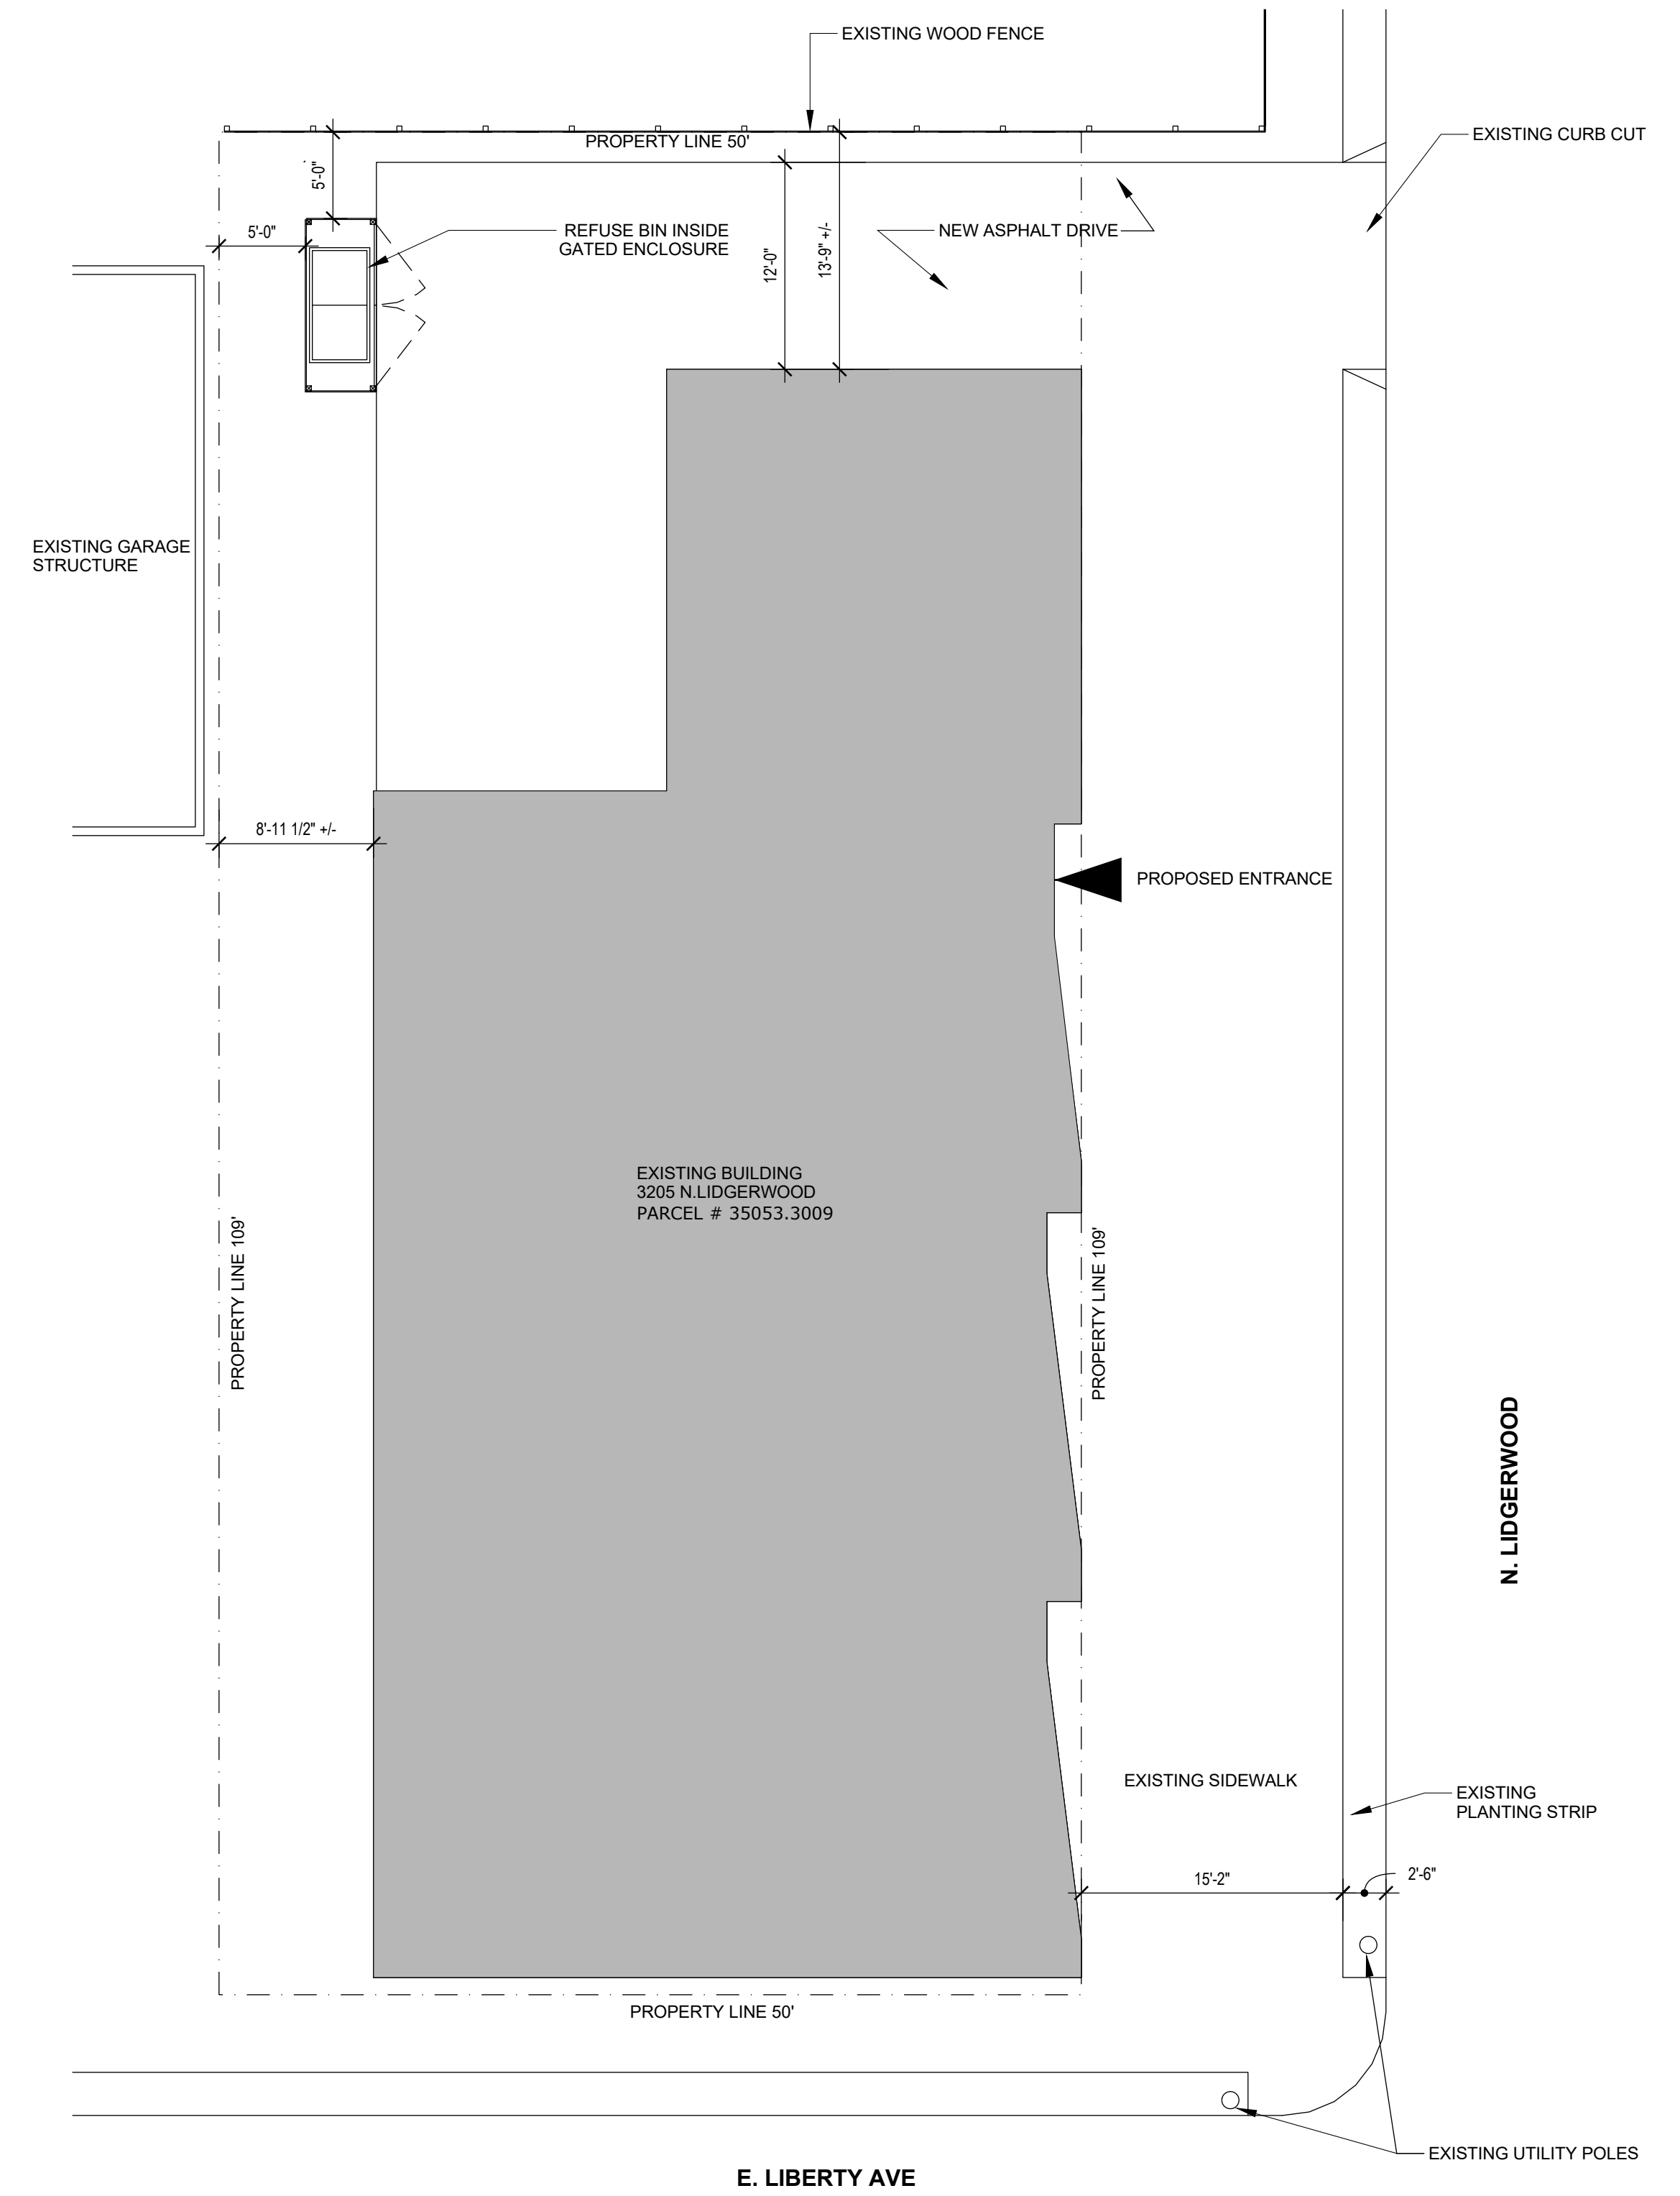

Liberty Food Mart

January 17, 2020

VICINITY MAP

1 SITE PLAN
SCALE: 1/8"=1'-0"

Liberty Food Mart

3205 N Lidgerwood
Spokane, WA 99207

JOB NUMBER: 2002
CONTACT: ADD
ISSUE DATE: 1/16/20
REVISIONS:

GENERAL NOTES, SITE PLAN