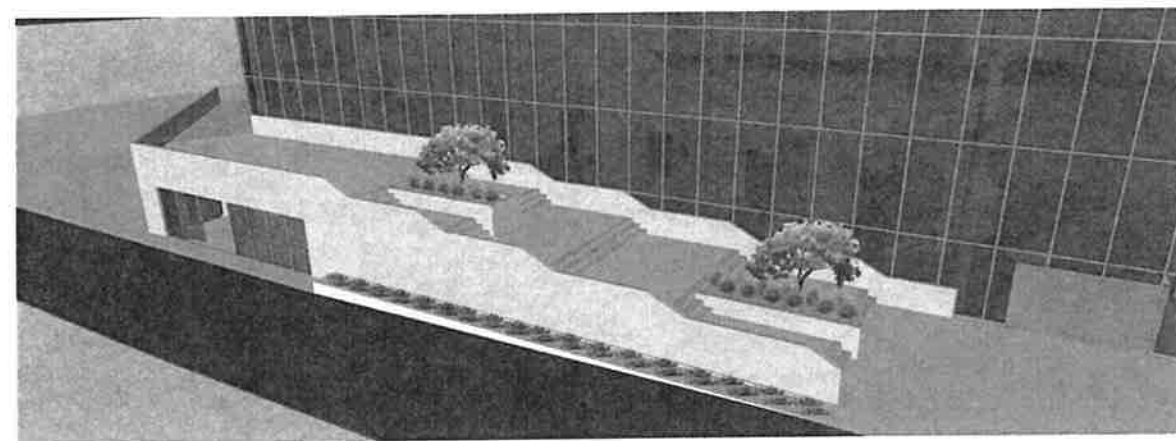

1 Level 2 - MUSIC RM EXPANSION IDEA
SCALE: 1/16" = 1'-0"

2 NORTH PERSPECTIVE
SCALE: 1/16" = 1'-0"

3 NORTH ELEVATION
SCALE: 1/8" = 1'-0"

integrus
ARCHITECTURE

LEARN MORE ABOUT OUR DESIGN SERVICES

SPFD INB
Performing Arts Center
334 W SPOKANE FALLS BLVD, SPOKANE, WA 99201

Date:	
Job No.:	21728.00
Drawn By:	MB
Checked by:	CA
Revisions	
#	Date Description

MUSIC ROOM
EXPANSION
IDEA

A210