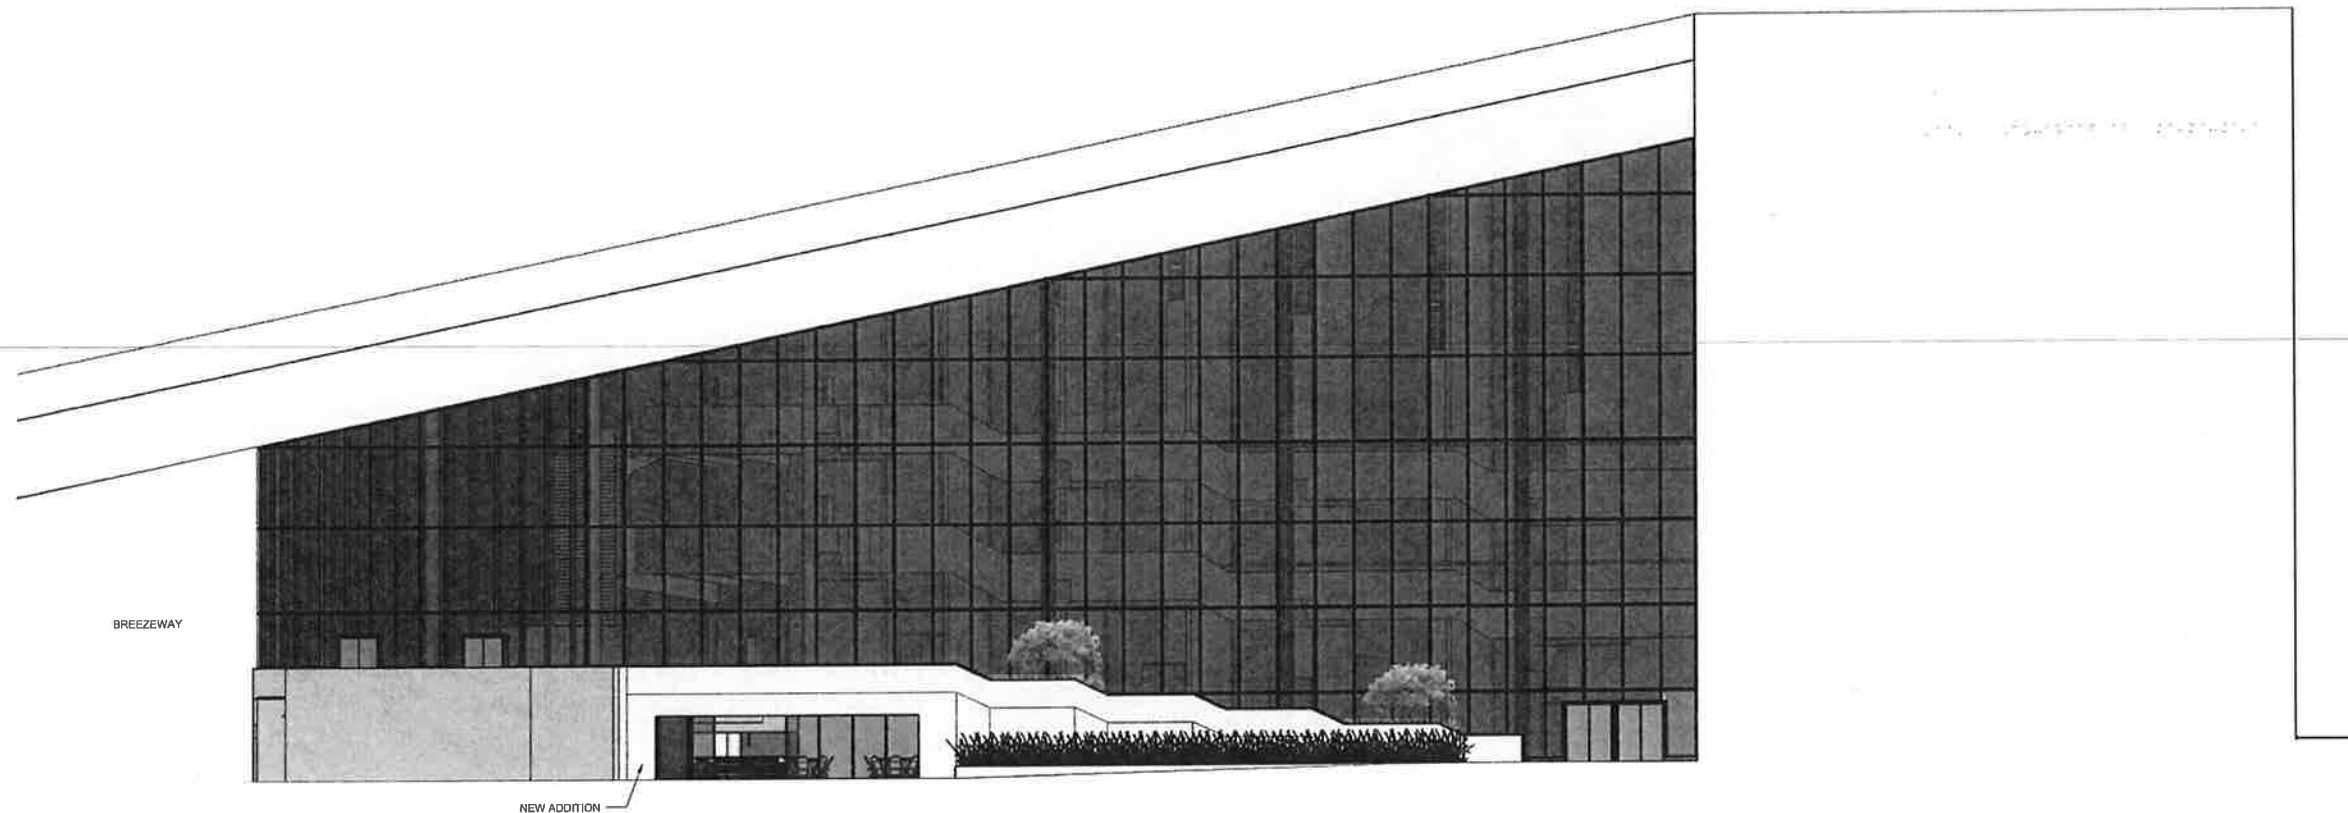

1 Level 2 - MUSIC RM EXPANSION IDEA
SCALE: 1/16" = 1'-0"

2 NORTH PERSPECTIVE
SCALE: 1/16" = 1'-0"

3 NORTH ELEVATION
SCALE: 1/8" = 1'-0"

integrus
ARCHITECTURE

LEARN MORE ABOUT OUR DESIGN SERVICES

SPFD INB
Performing Arts Center
334 W SPOKANE FALLS BLVD, SPOKANE, WA 99201

Date:	
Job No.:	21728.00
Drawn By:	MB
Checked by:	CA
Revisions	
#	Date Description

MUSIC ROOM
EXPANSION
IDEA

A210