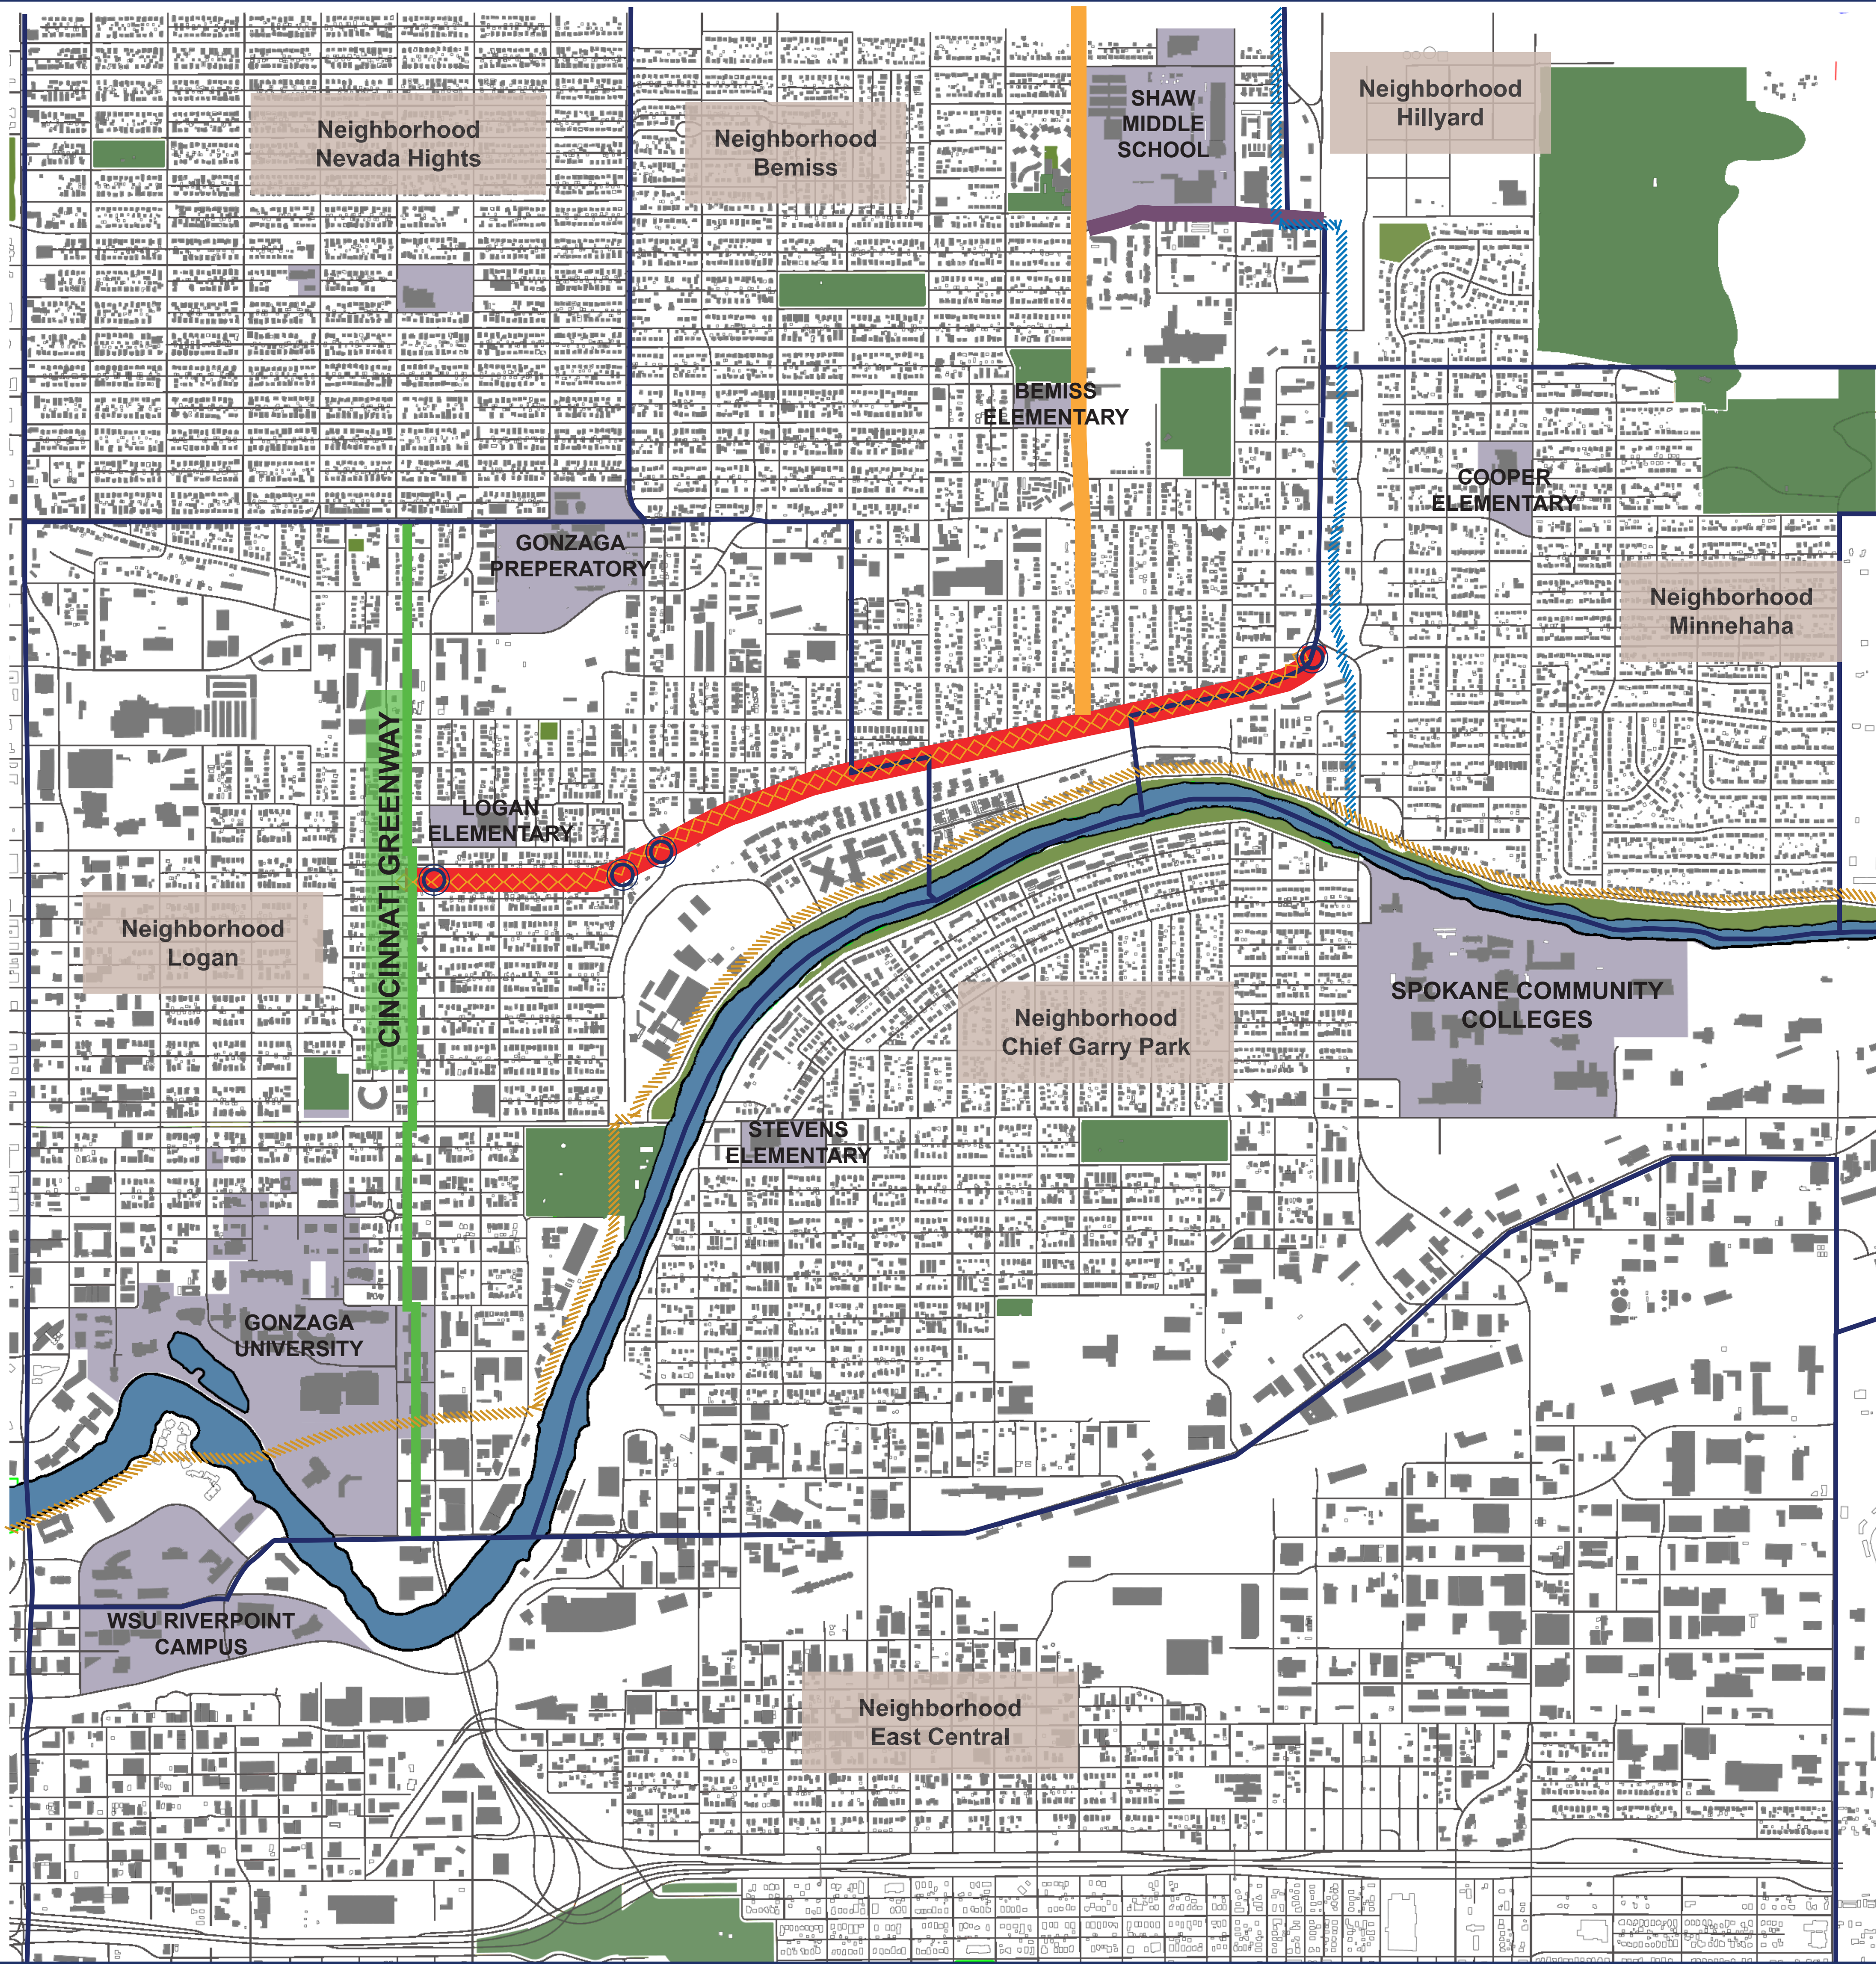

Vicinity Map

○ Hamilton

○ Perry

○ Perry PI

○ Illinois & Market

LEGEND:

-  PROJECT LIMITATIONS
-  CINCINNATI GREENWAY
-  CENTENNIAL TRAIL
-  CHILDREN OF THE SUN TRAIL
-  COOK ST. GREENWAY
-  GARLAND PATH
-  SCHOOL
-  PARKS/GREEN SPACE
-  SPOKANE RIVER
-  NEIGHBORHOOD