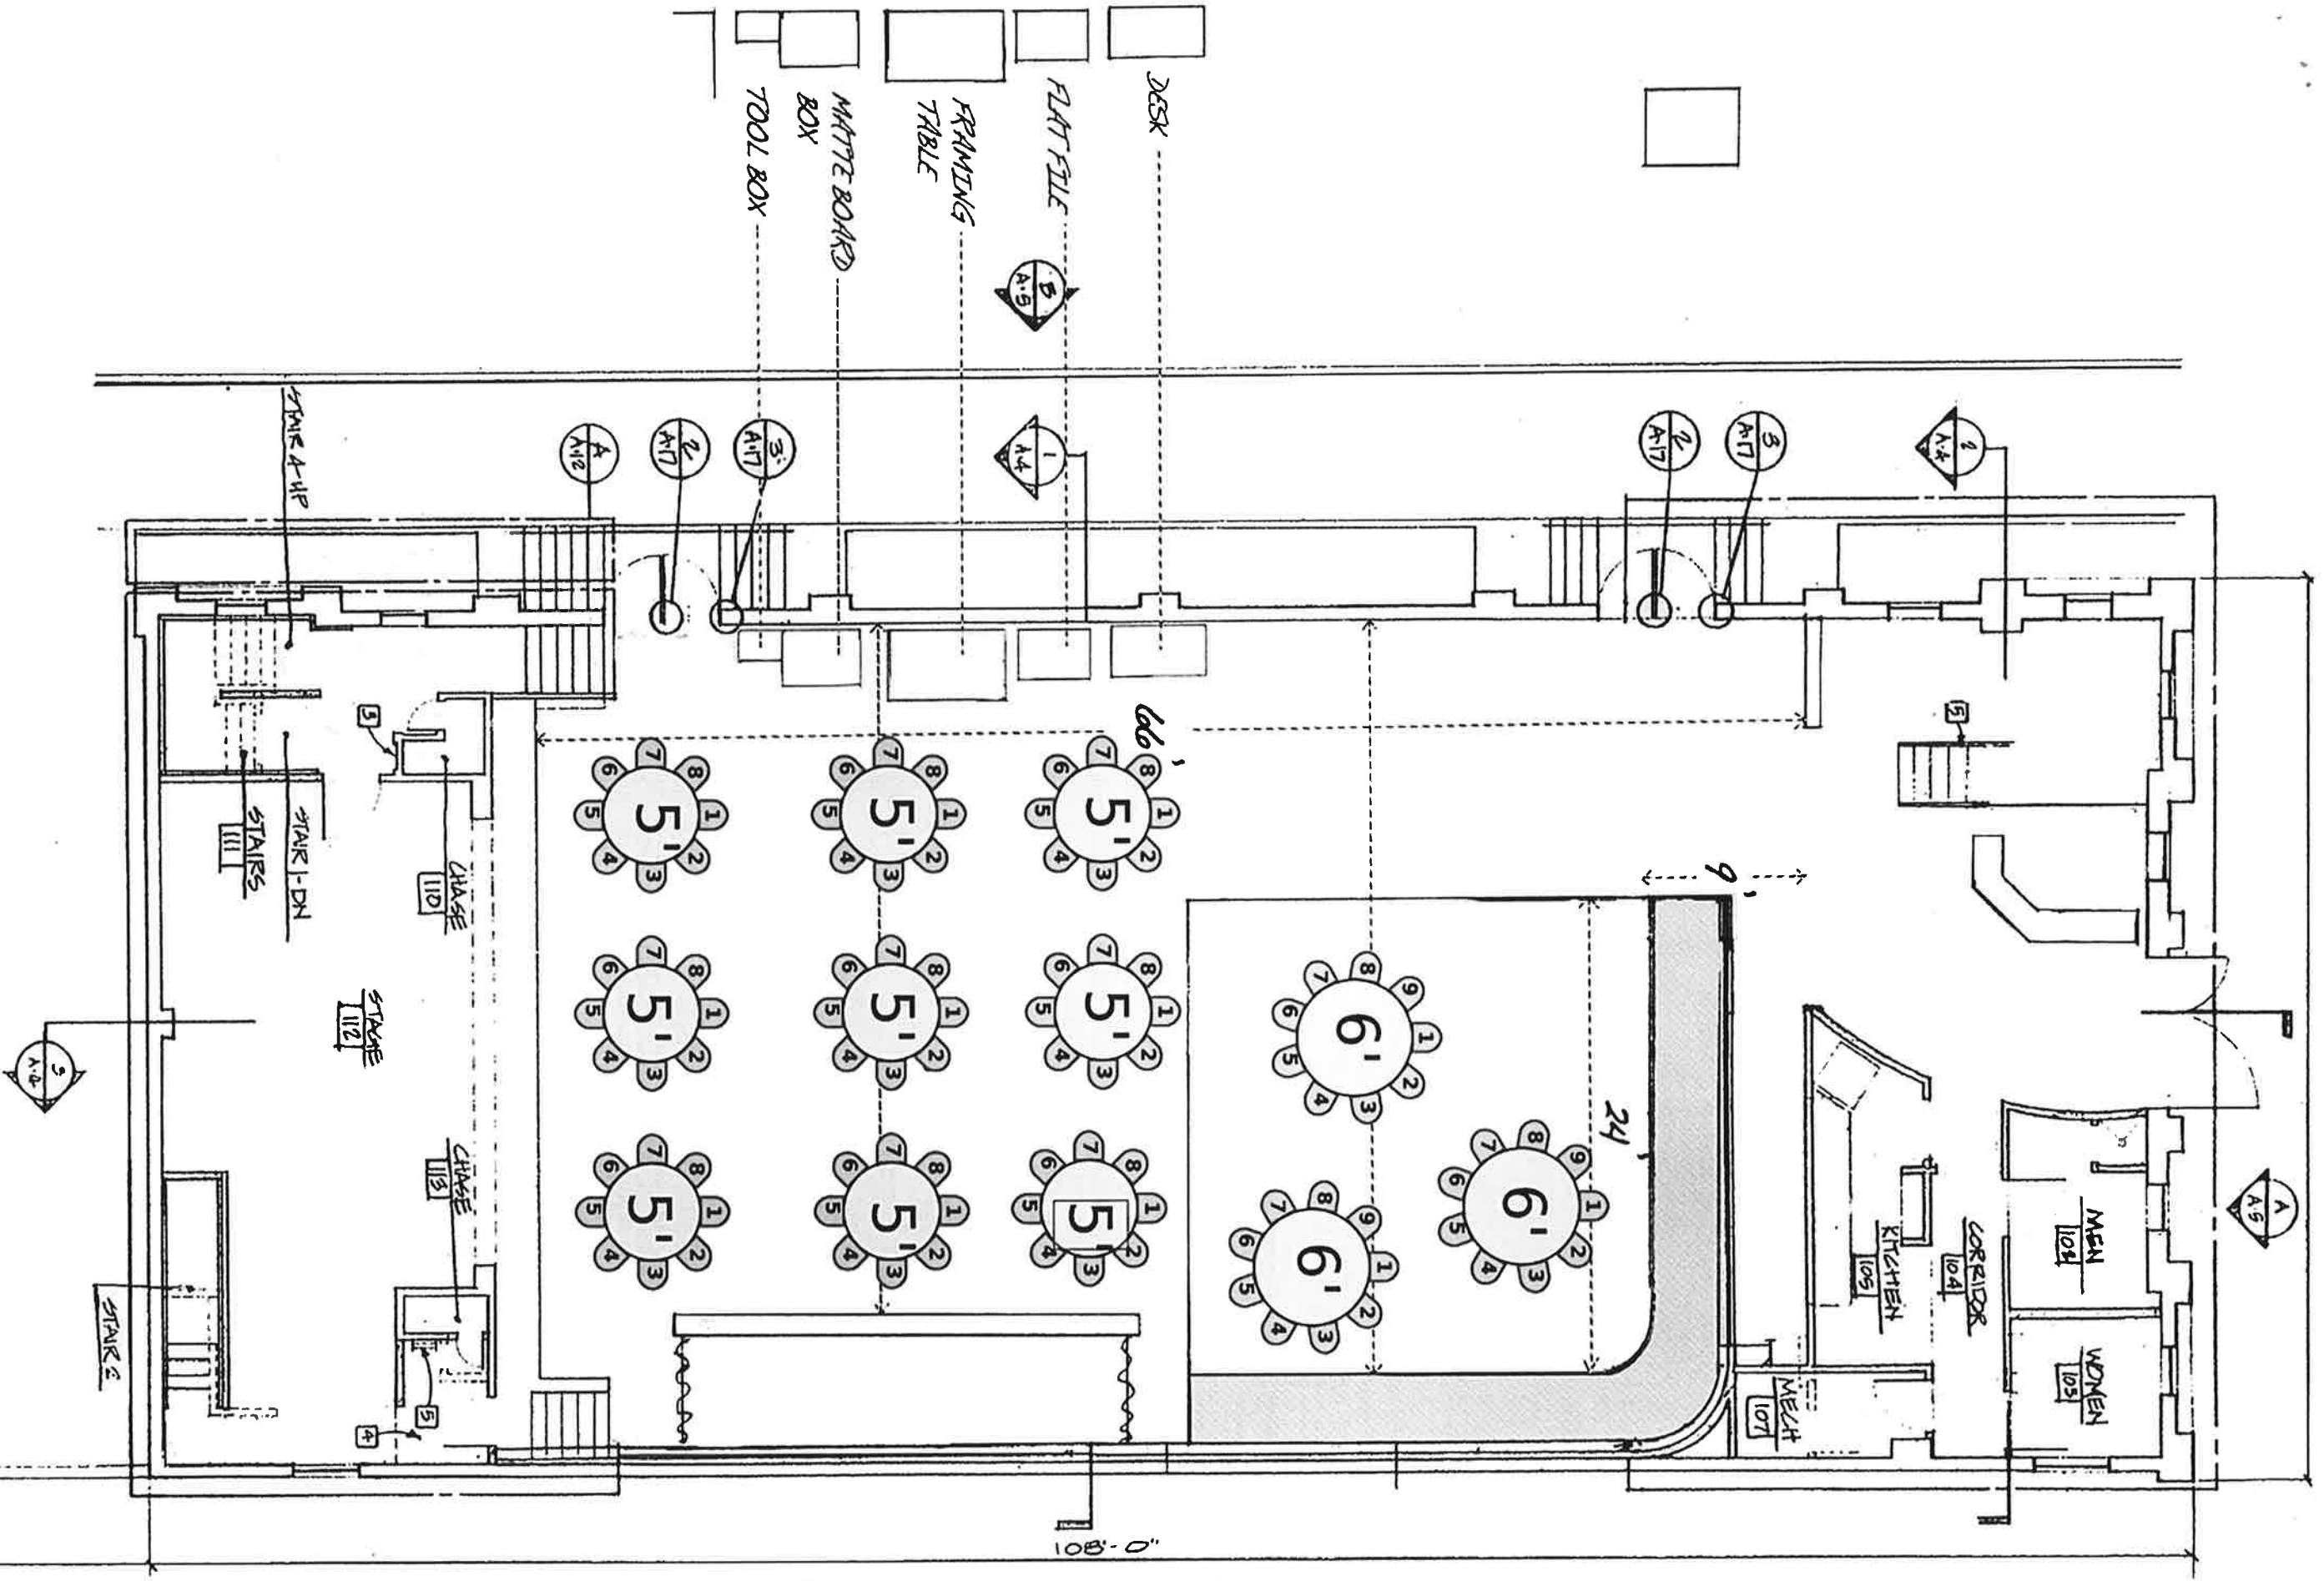

Guest Seating - 99

A STUDIO LEVEL FLOOR
1/8" = 1'-0"

PROPERTY LN
NORTH