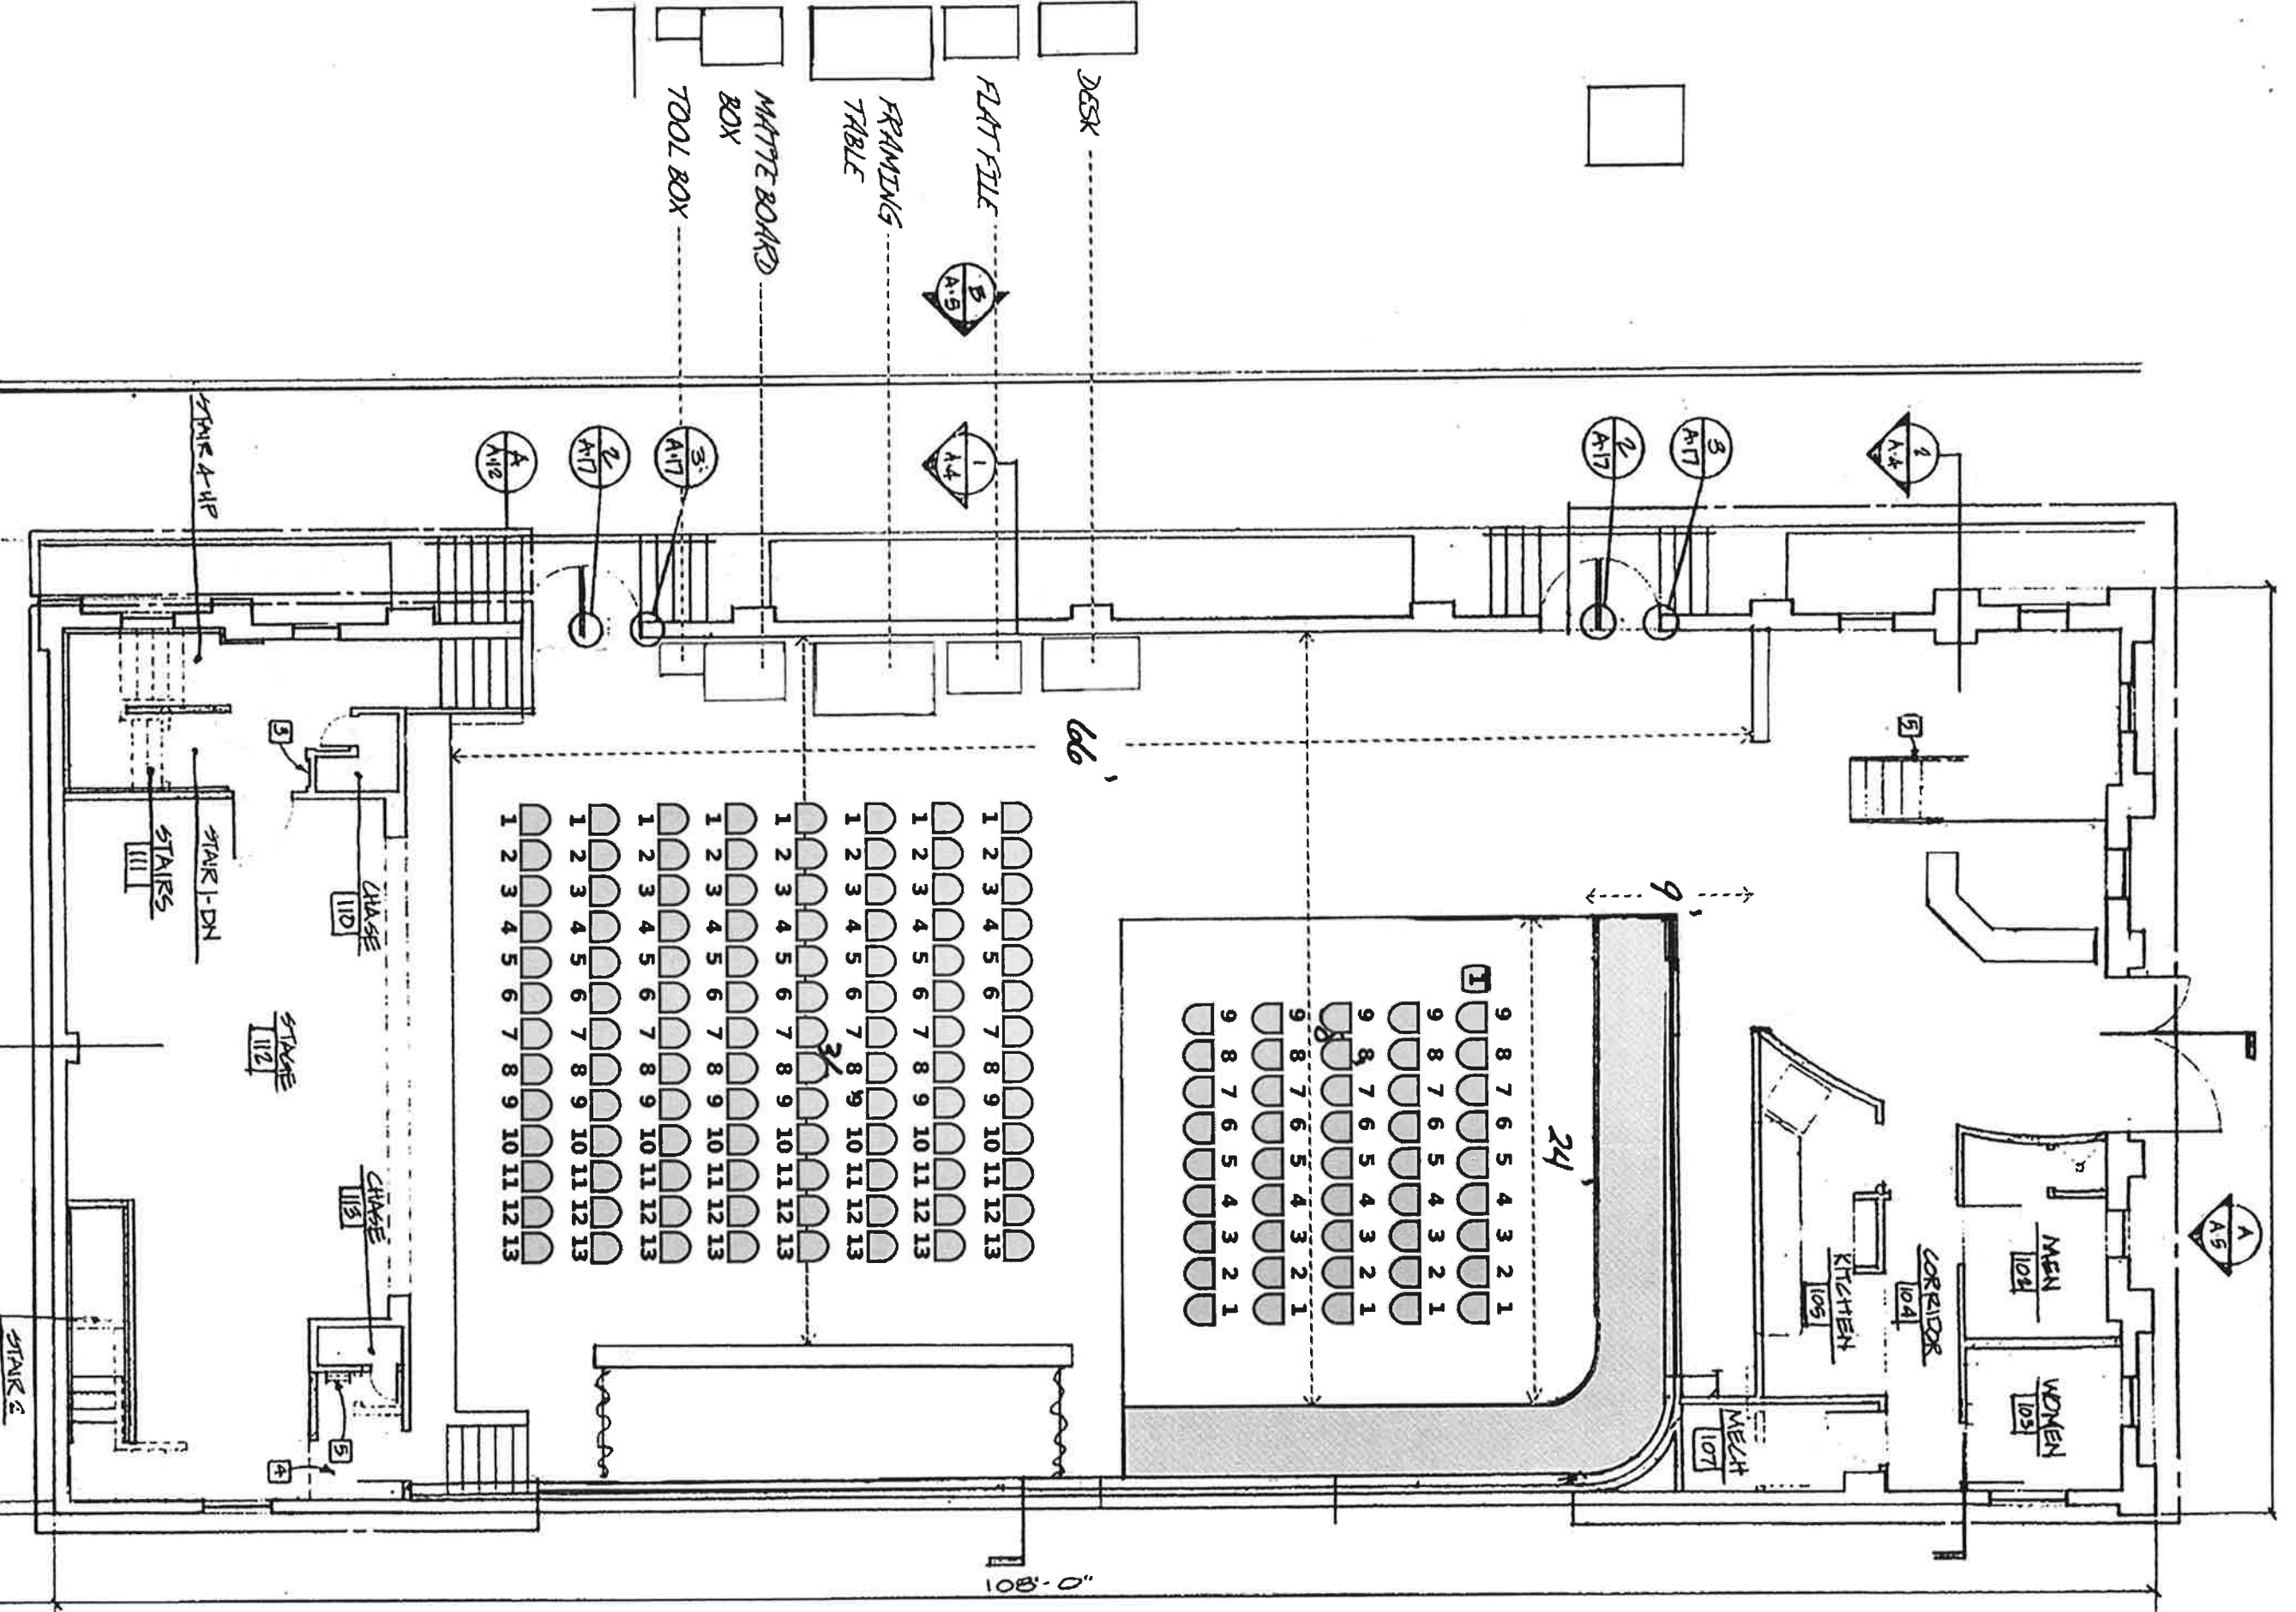

10'

10'

A STUDIO LEVEL FLOOR

1/8" = 1'-0"

PROPERTY LII

Guest Seating - 150
149

A STUDIO LEVEL FLOOR
1/4" = 1'-0"

NORTH