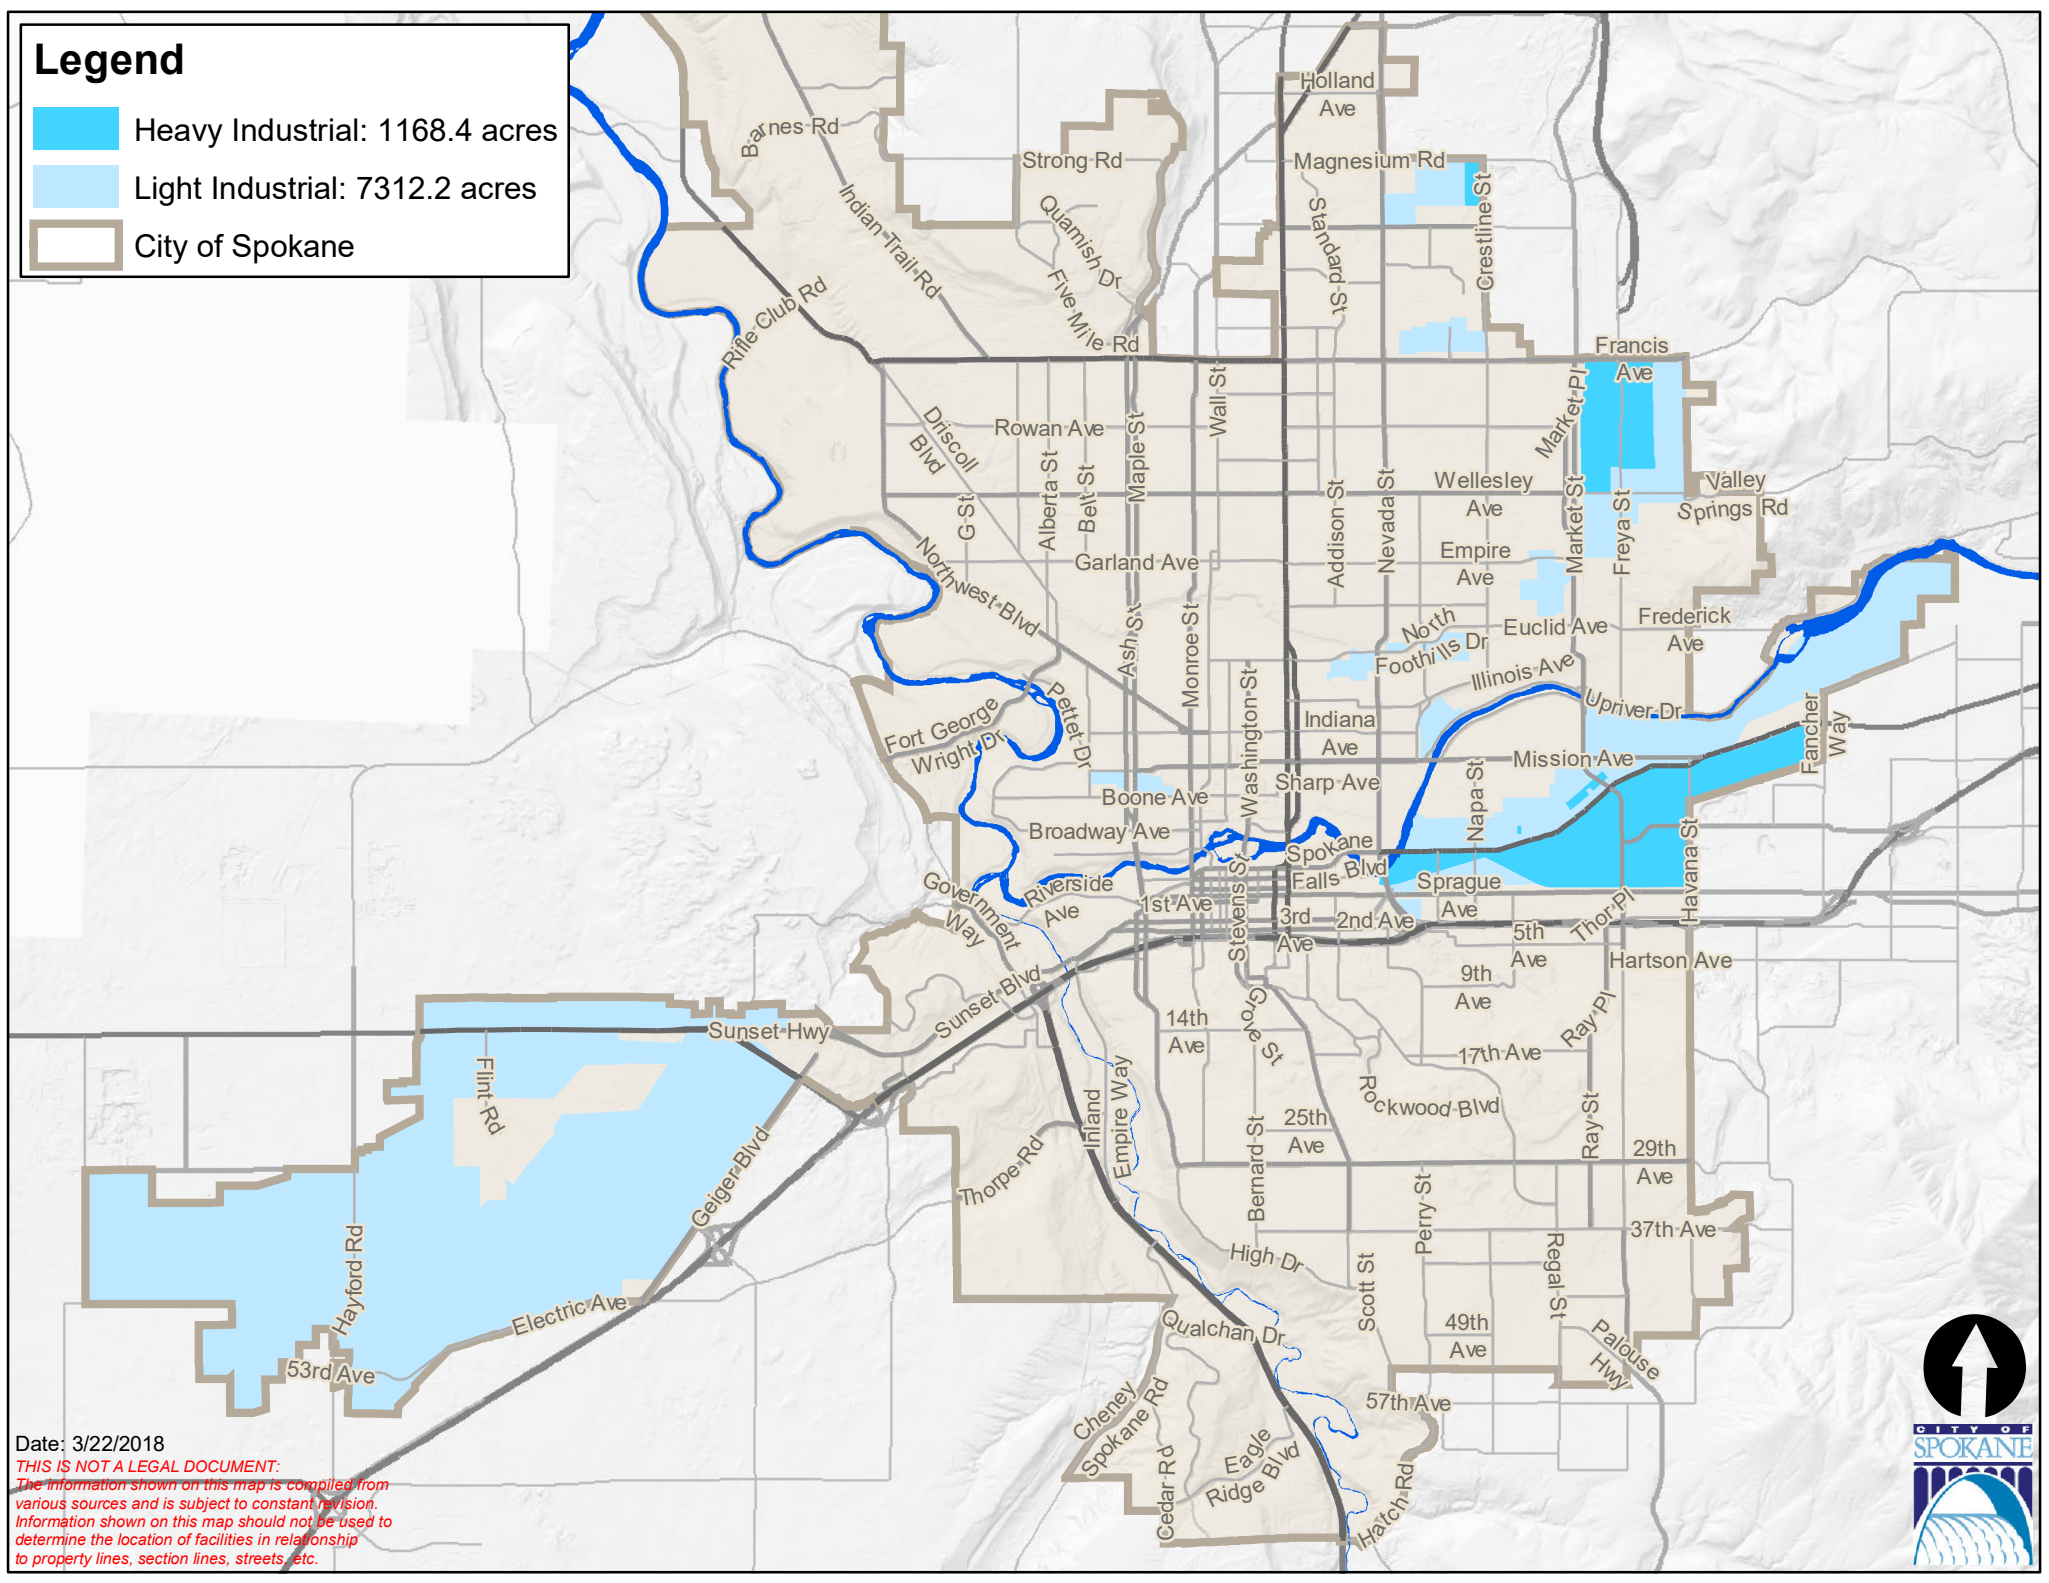

# Legend

-  Heavy Industrial: 1168.4 acres
-  Light Industrial: 7312.2 acres
-  City of Spokane

Date: 3/22/2018  
**THIS IS NOT A LEGAL DOCUMENT:**  
The information shown on this map is compiled from various sources and is subject to constant revision. Information shown on this map should not be used to determine the location of facilities in relationship to property lines, section lines, streets, etc.