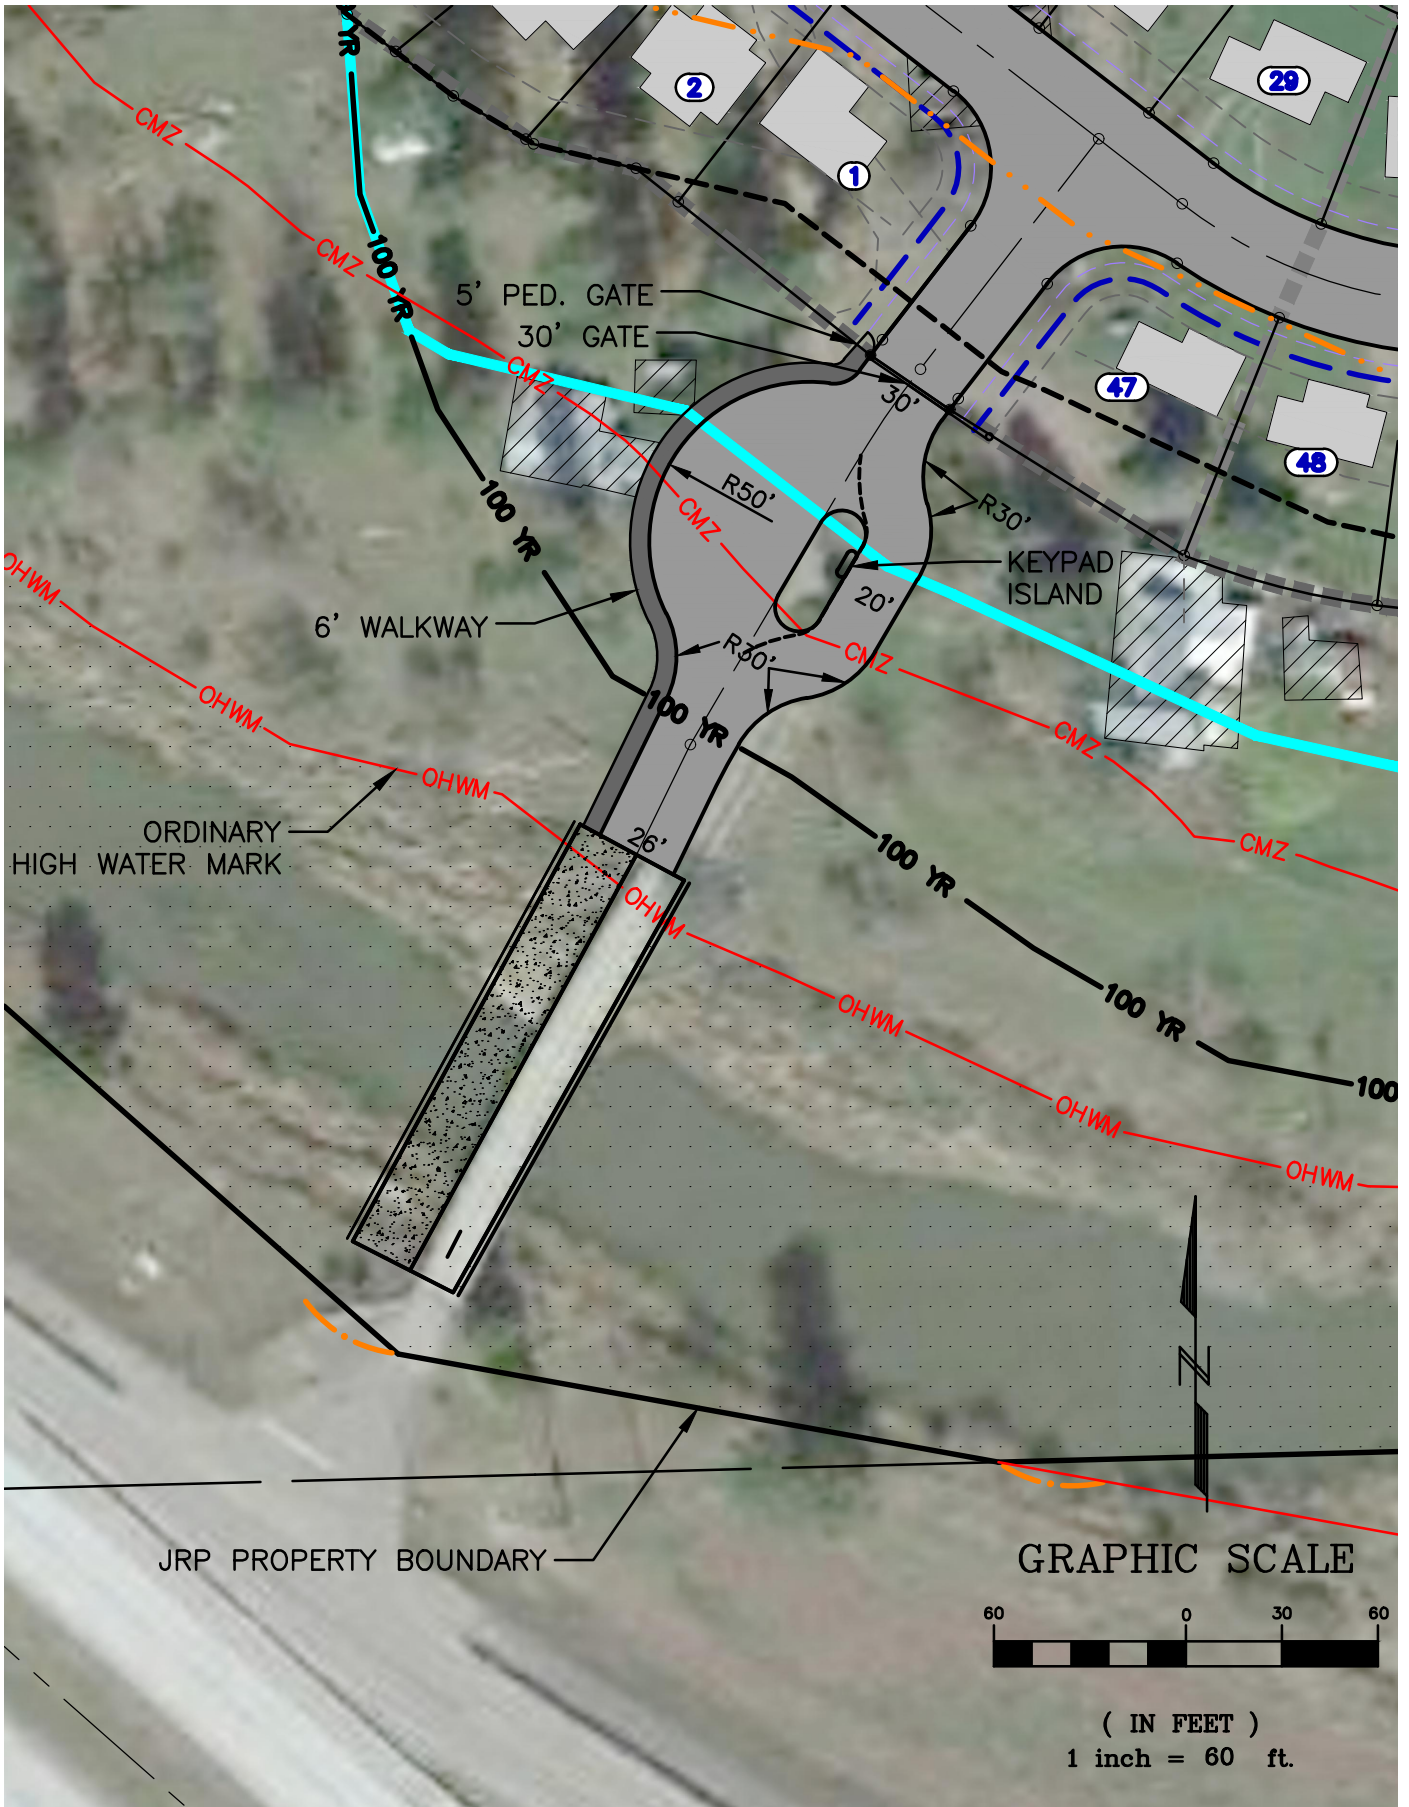

FILE: U:\2047053900\DRAWING\C\EXHIBITS\TRAFFIC\FIGURE GAIETURN.DWG PLOTTED: Oct 16, 2018 - 11:25:40 AM (Sargent, Zak)

**Deep Pine Overlook PUD**  
 City of Spokane, Washington

---

JRP LAND, LLC

Date **10/16/2018**  
 Drawn        ZCS  
 Checked        AEG  
 W.O. **2047053900**

Sheet  
**Fig5**