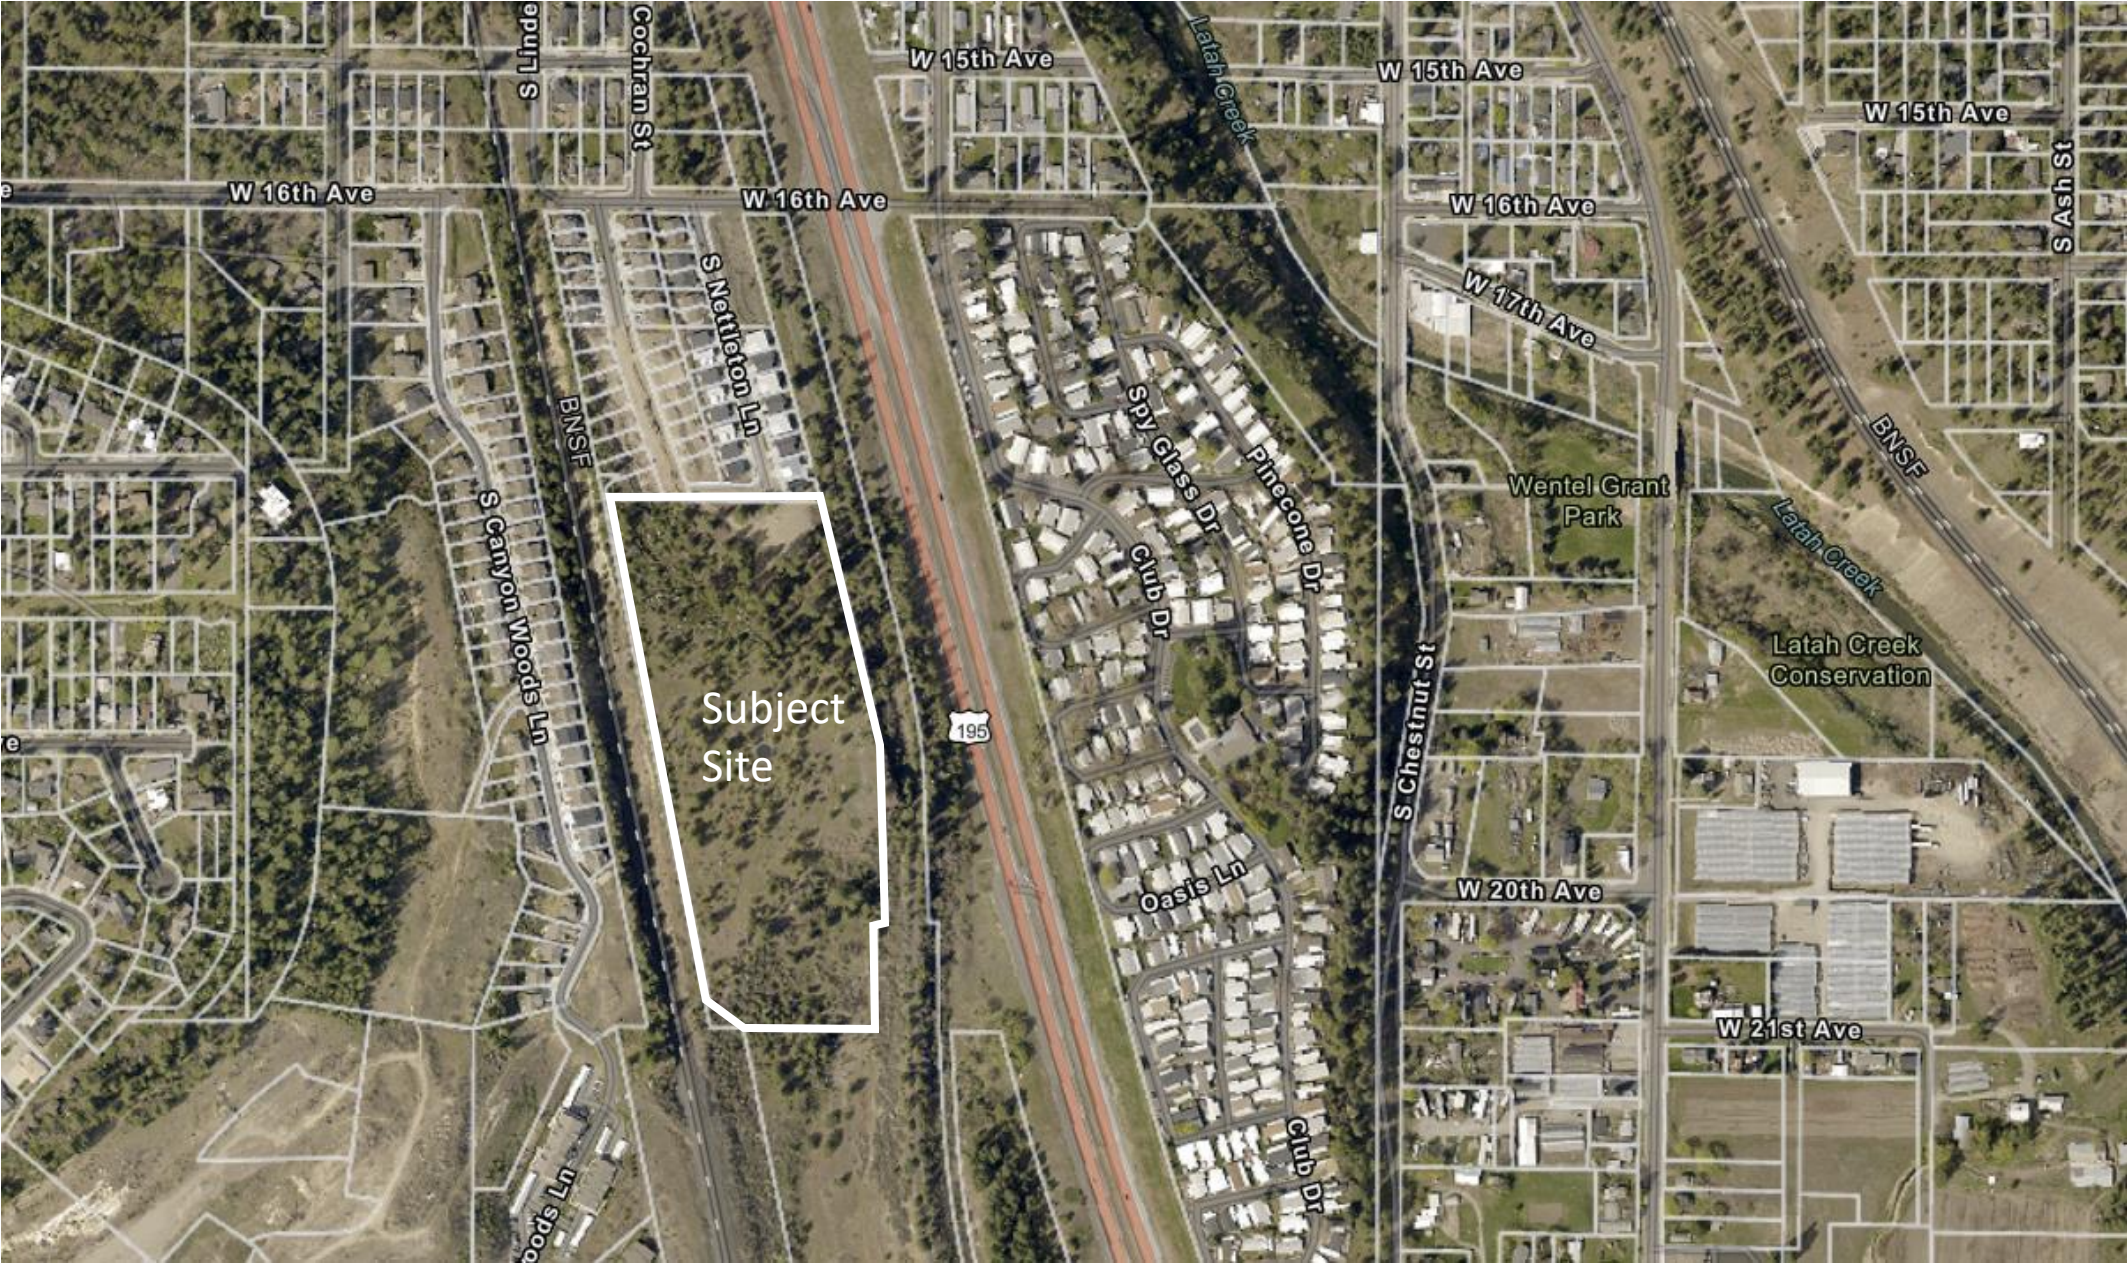

Exhibit 1. Vicinity Map – Crystal Ridge South Type III Preliminary Long Plat

Location: 2500 W 17th Avenue (parcel 25252.0032)

Exhibit 2. Zoning Map – Crystal Ridge South Type III Preliminary Long Plat

Location: 2500 W 17th Avenue (parcel 25252.0032)

Exhibit 2. Land Use Map – Crystal Ridge South Type III Preliminary Long Plat

Location: 2500 W 17th Avenue (parcel 25252.0032)