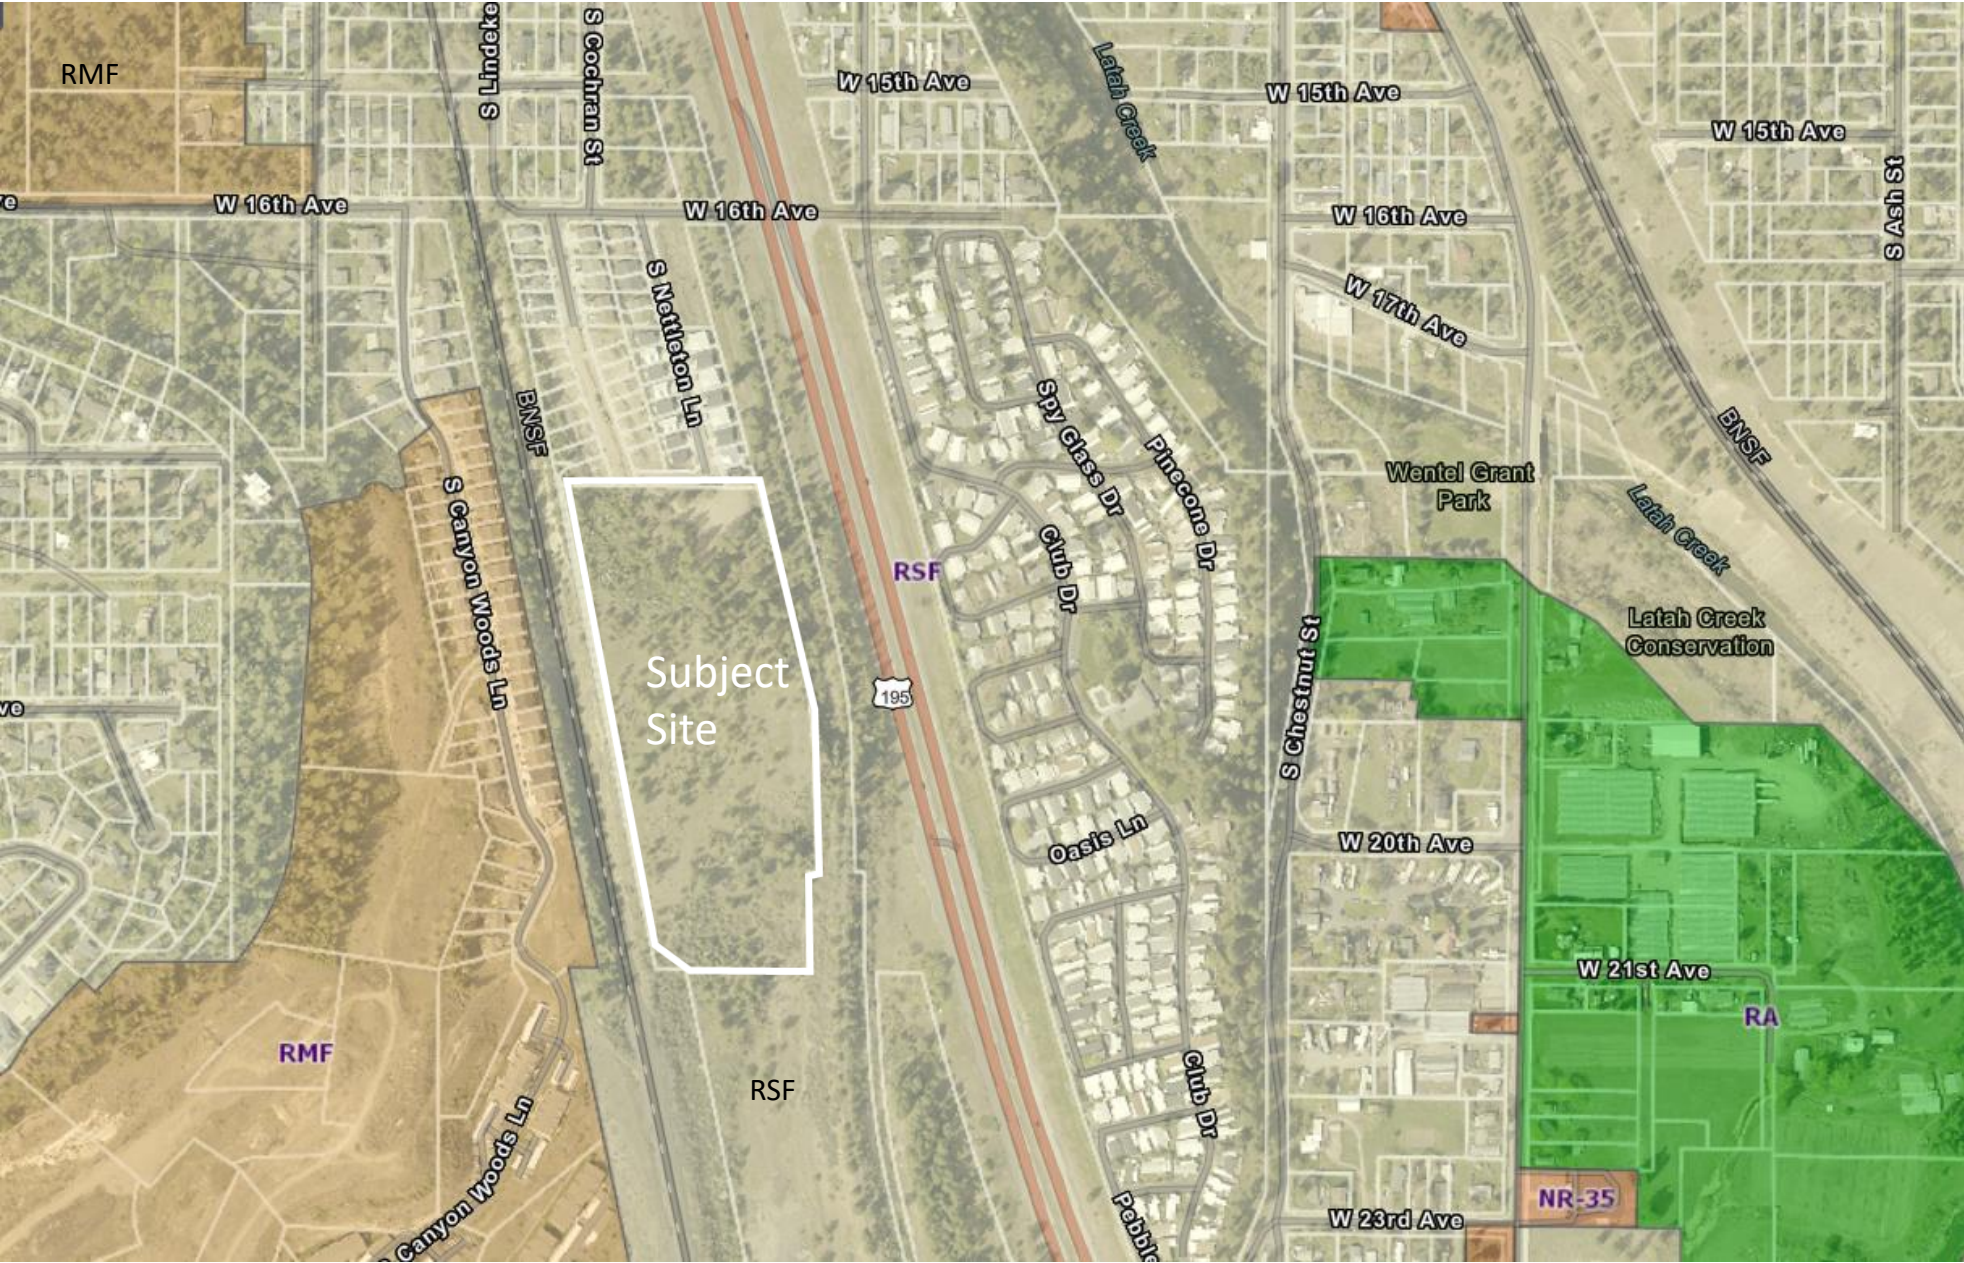

Exhibit 1. Vicinity Map – Crystal Ridge South Type III Preliminary Long Plat

Location: 2500 W 17th Avenue (parcel 25252.0032)

Exhibit 2. Zoning Map – Crystal Ridge South Type III Preliminary Long Plat

Location: 2500 W 17th Avenue (parcel 25252.0032)

Exhibit 2. Land Use Map – Crystal Ridge South Type III Preliminary Long Plat

Location: 2500 W 17th Avenue (parcel 25252.0032)