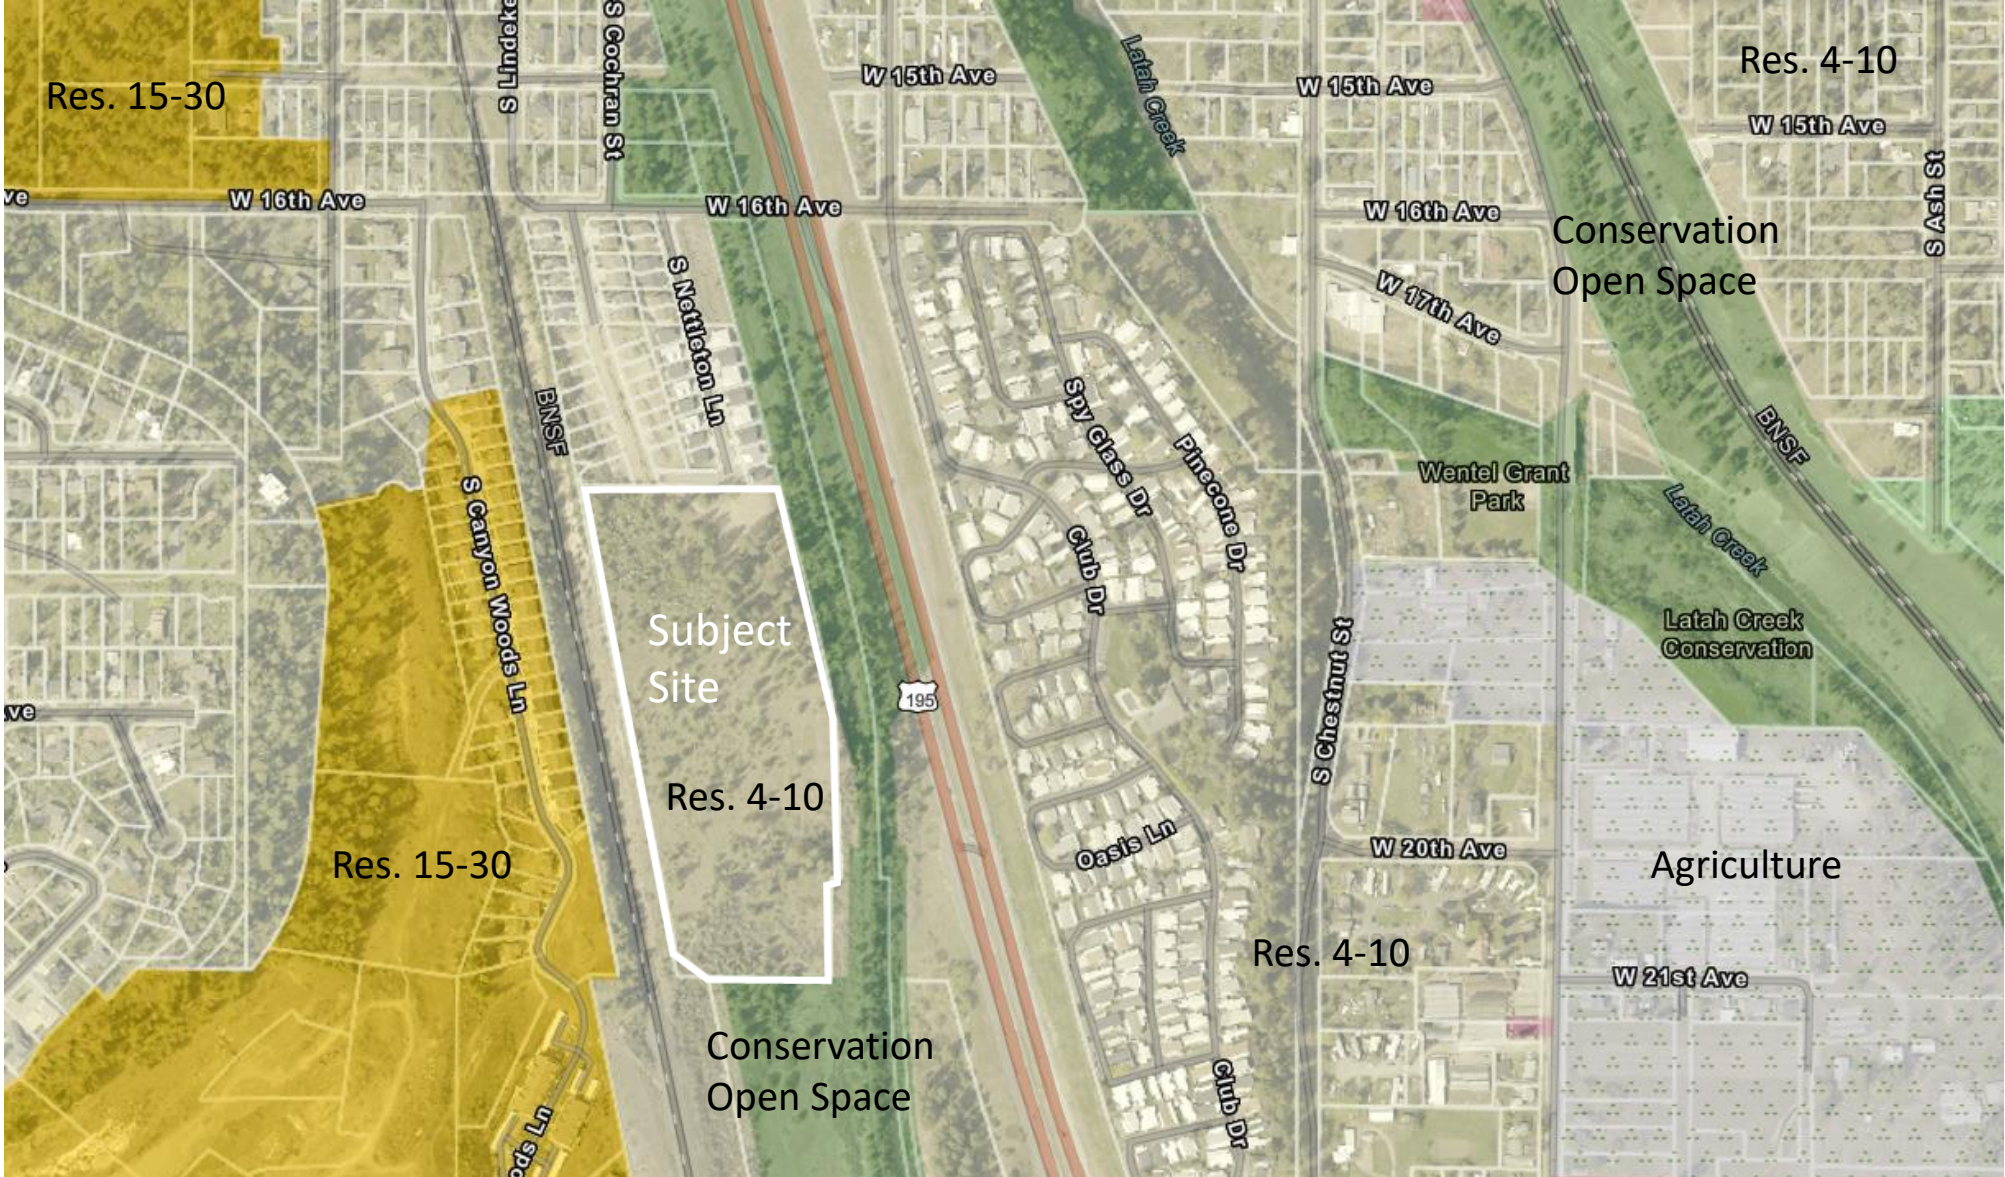

Exhibit 1. Vicinity Map – Crystal Ridge South Type III Preliminary Long Plat

Location: 2500 W 17th Avenue (parcel 25252.0032)

Exhibit 2. Zoning Map – Crystal Ridge South Type III Preliminary Long Plat

Location: 2500 W 17th Avenue (parcel 25252.0032)

Exhibit 2. Land Use Map – Crystal Ridge South Type III Preliminary Long Plat

Location: 2500 W 17th Avenue (parcel 25252.0032)