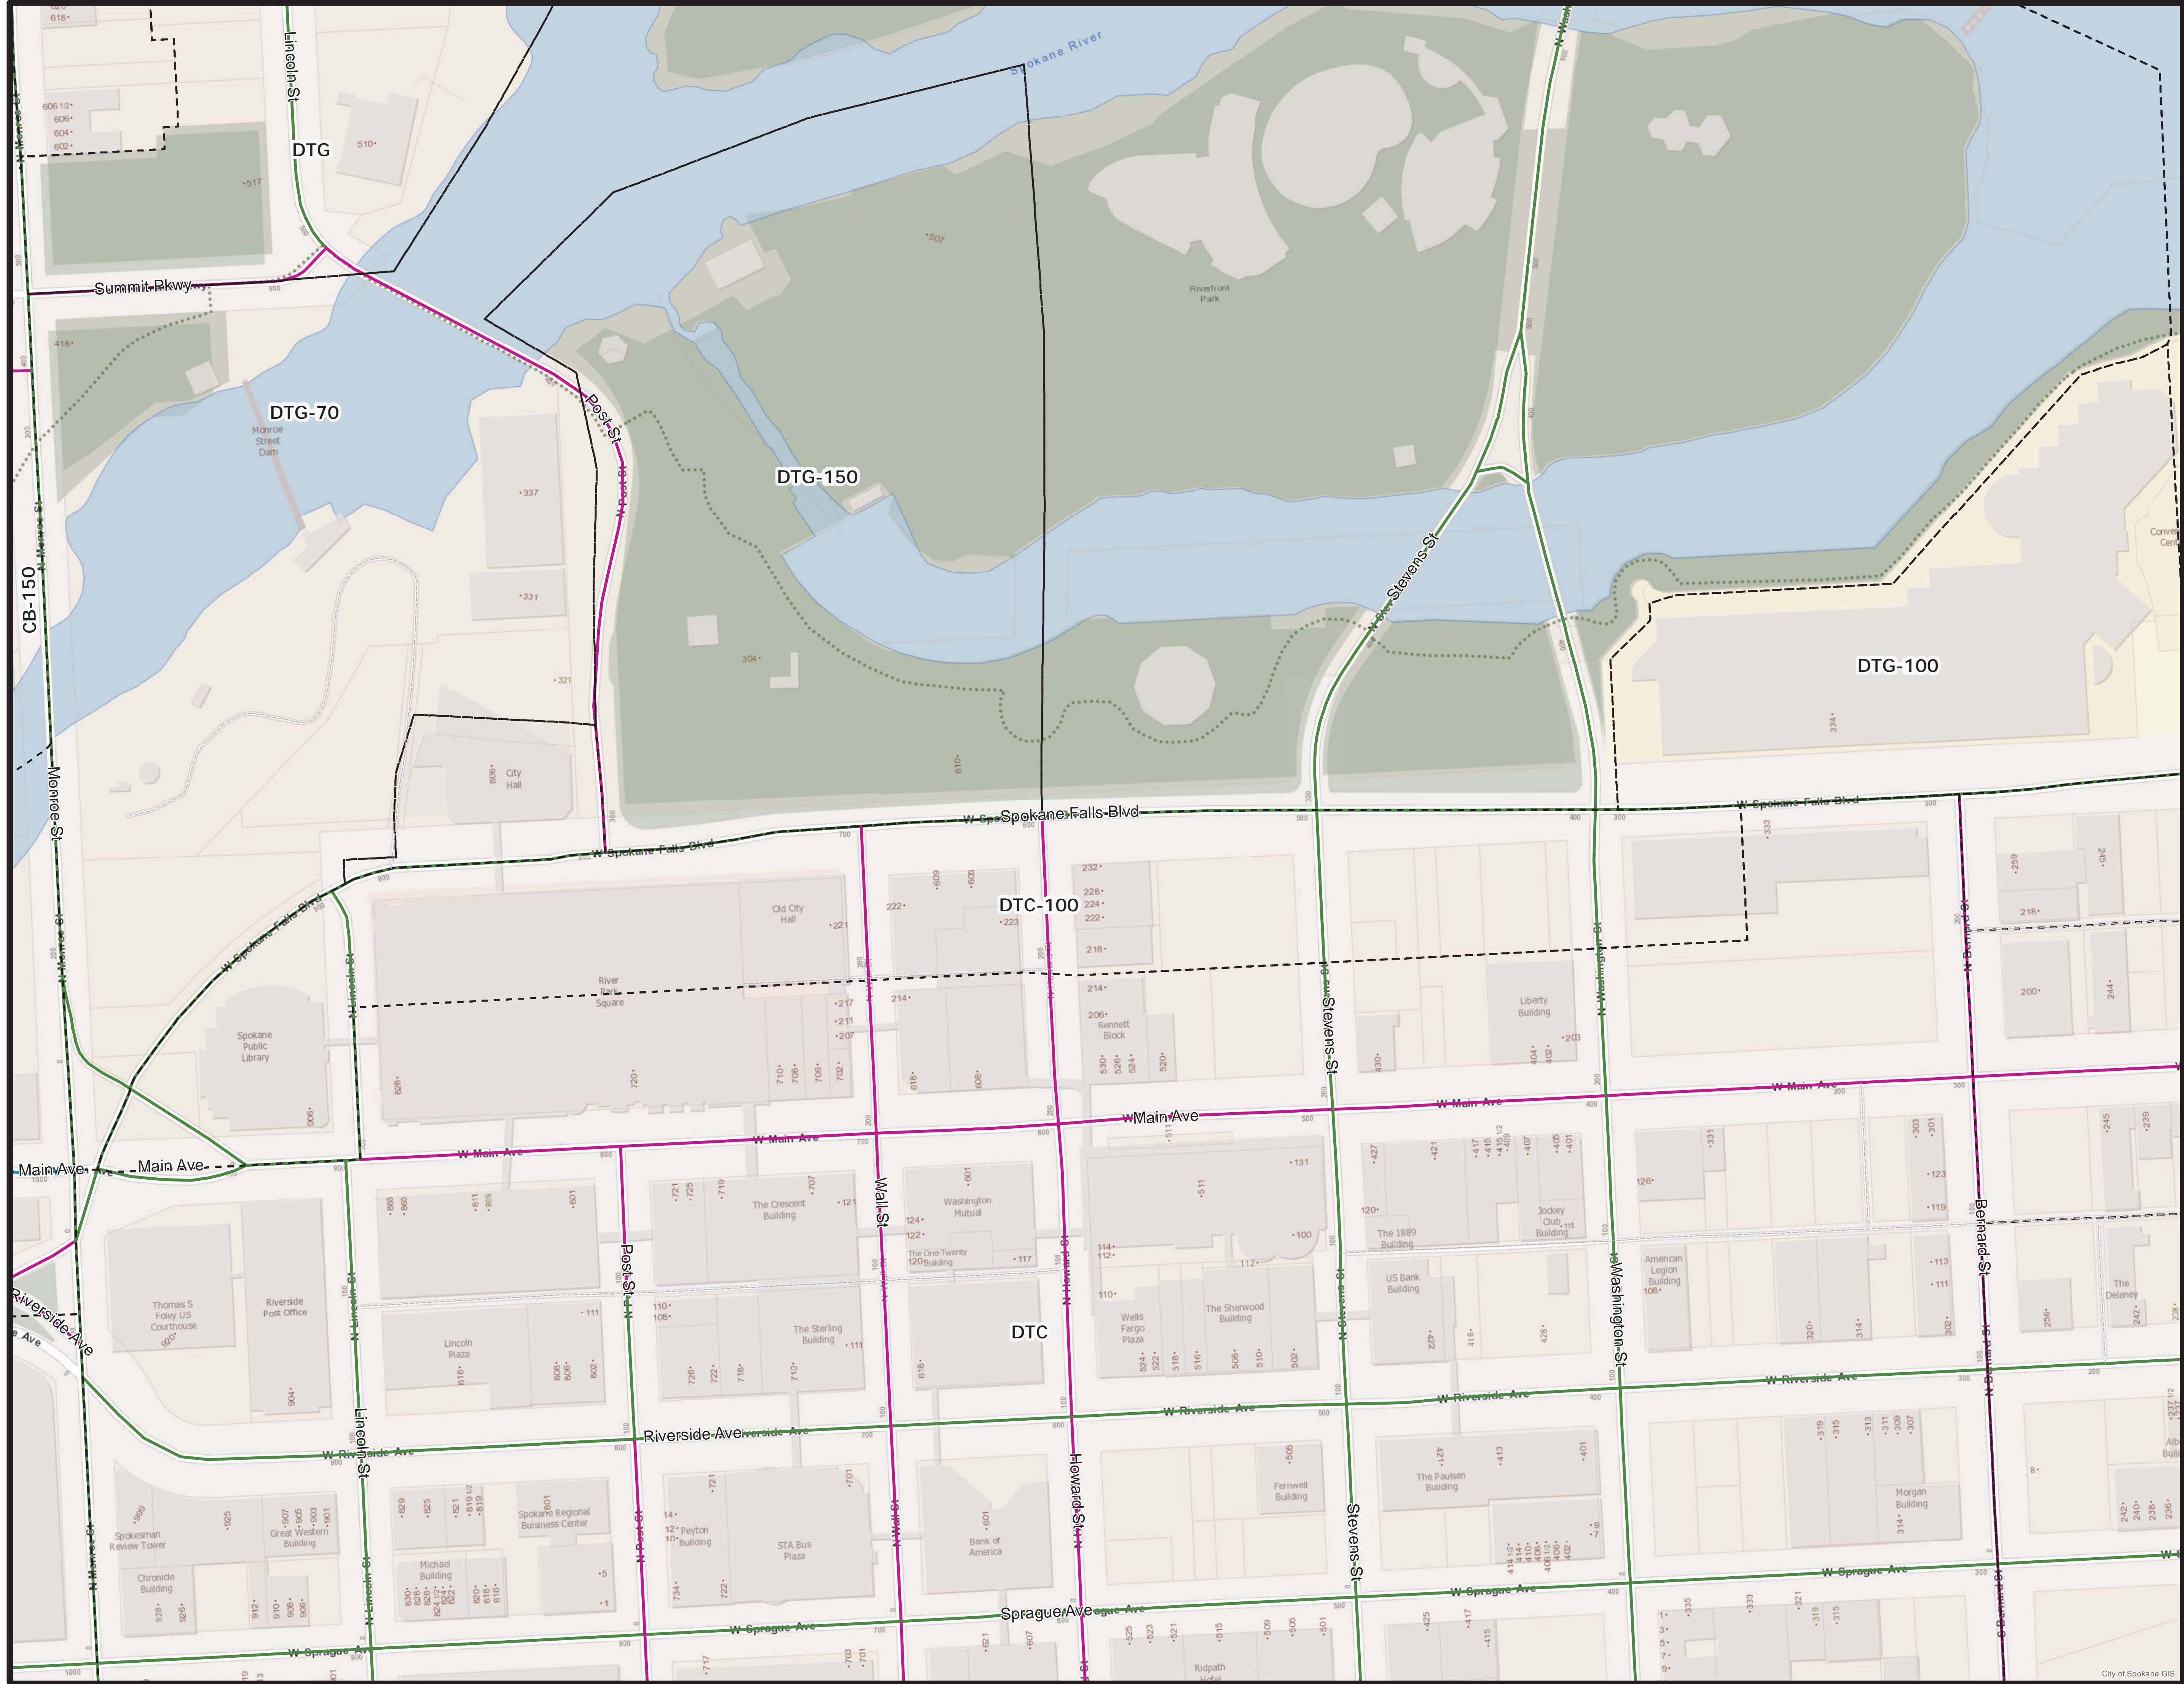

Spokane Falls Blvd Building Height Limits Context Map - Streets

Printed by: oakkari Print date: 5/1/2017

- ### Legend
- #### Complete Streets Type
- Type I Complete Street
 - Type II Complete Street
 - Type III Complete Street
 - Type IV Complete Street
- Downtown Core
 - Downtown University
 - Downtown General

THIS IS NOT A LEGAL DOCUMENT:
 The information shown on this map is compiled from various sources and is subject to constant revision. Information shown on this map should not be used to determine the location of facilities in relationship to property lines, section lines, streets, etc.