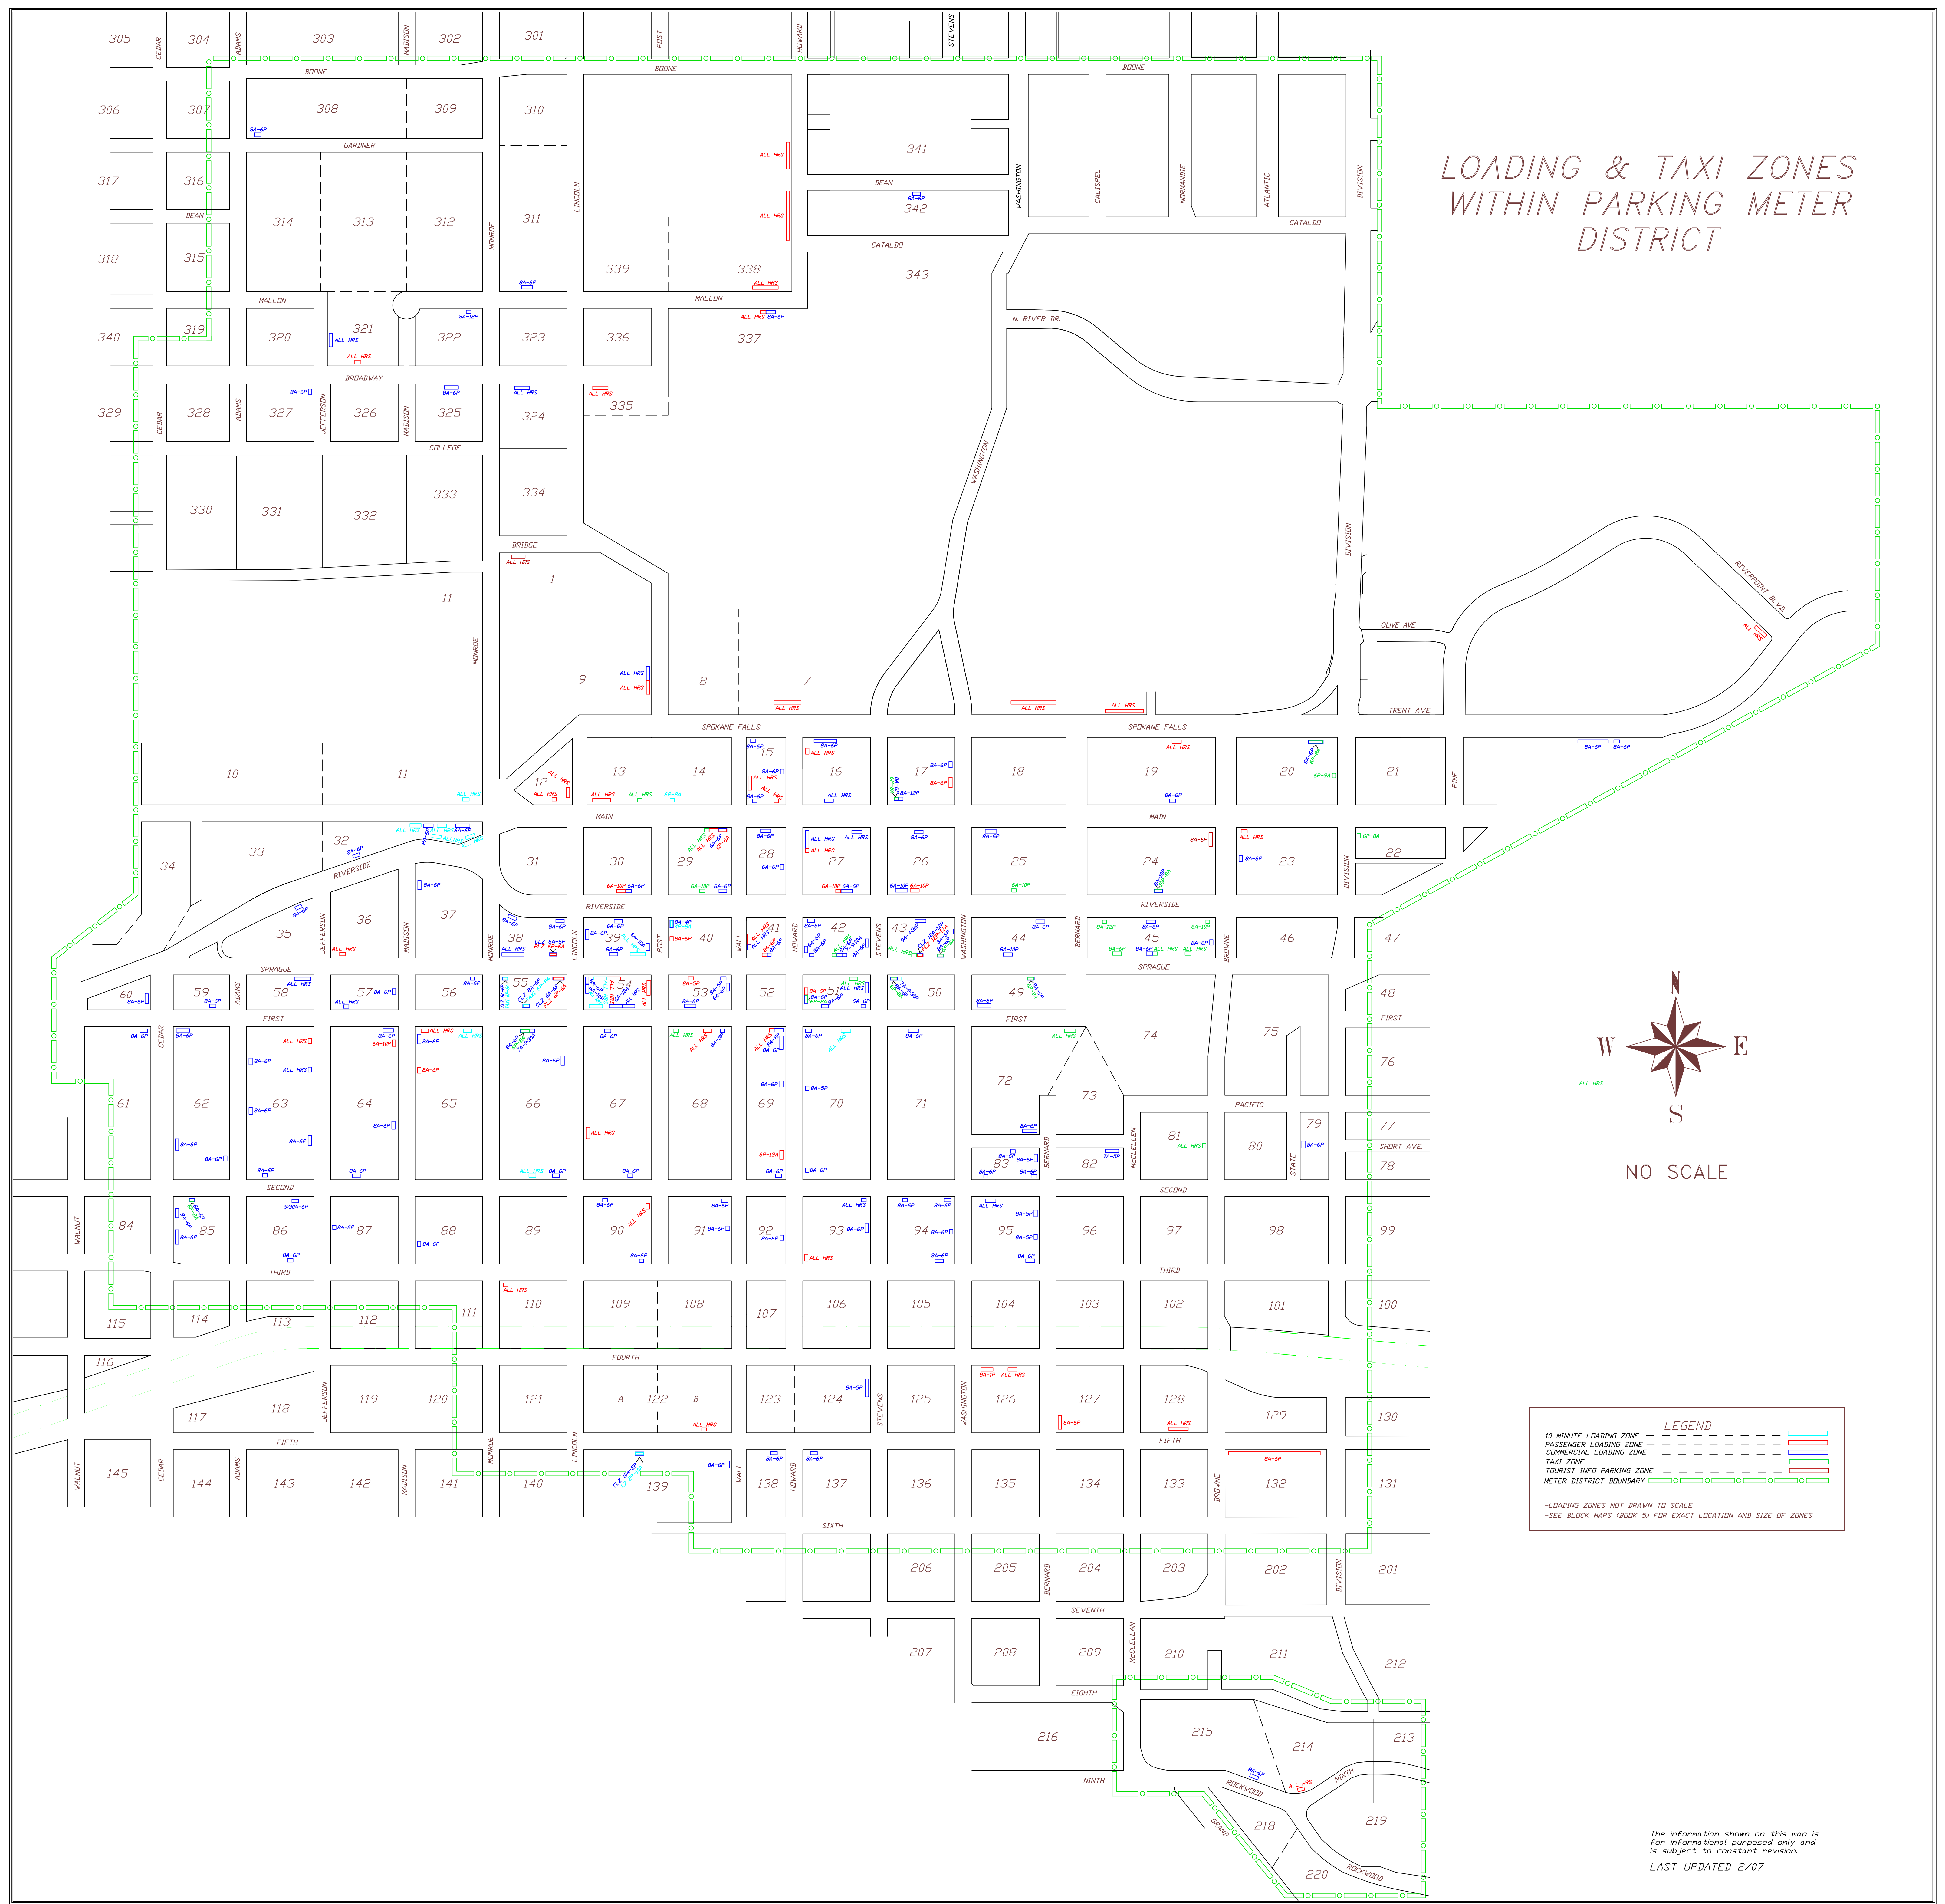

# LOADING & TAXI ZONES WITHIN PARKING METER DISTRICT

**LEGEND**

- 10 MINUTE LOADING ZONE - Blue dashed line
- PASSENGER LOADING ZONE - Red dashed line
- COMMERCIAL LOADING ZONE - Green dashed line
- TAXI ZONE - Yellow dashed line
- TOURIST INFO PARKING ZONE - Orange dashed line
- METER DISTRICT BOUNDARY - Green dashed line with circles

-LOADING ZONES NOT DRAWN TO SCALE  
-SEE BLOCK MAPS (BOOK 5) FOR EXACT LOCATION AND SIZE OF ZONES

The information shown on this map is for informational purposes only and is subject to constant revision.  
LAST UPDATED 2/07