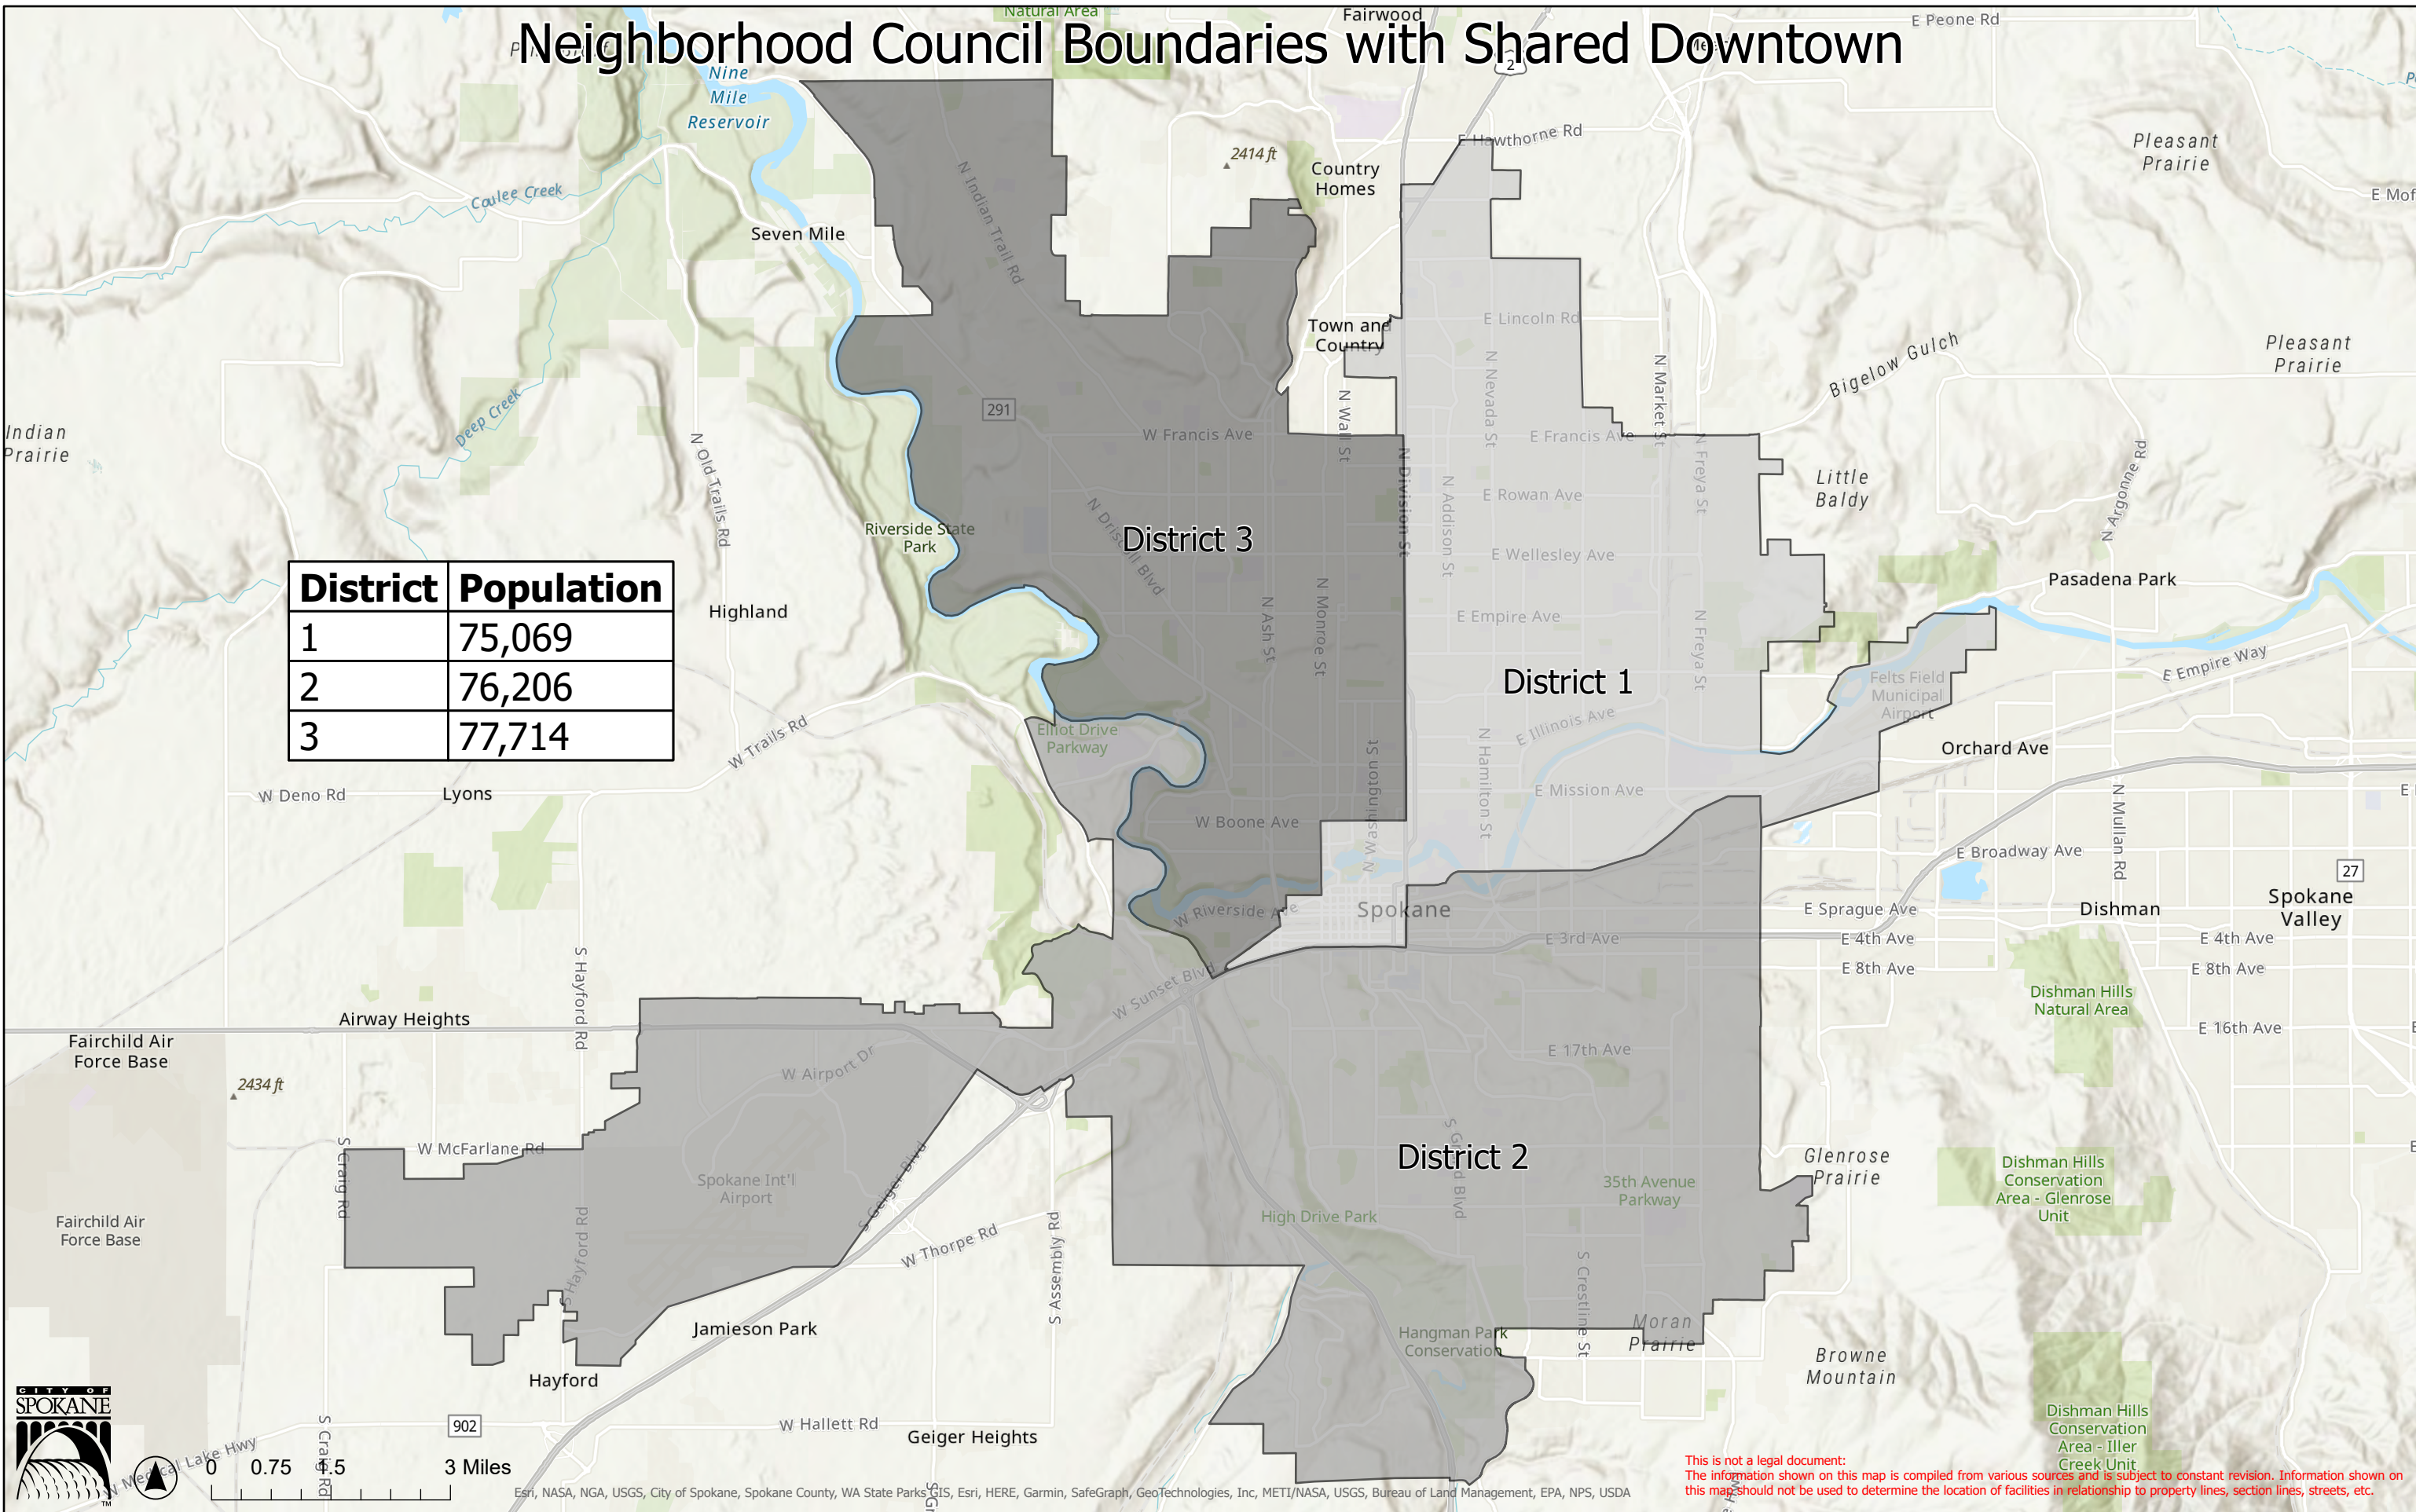

Neighborhood Council Boundaries with Shared Downtown

District	Population
1	75,069
2	76,206
3	77,714

This is not a legal document. The information shown on this map is compiled from various sources and is subject to constant revision. Information shown on this map should not be used to determine the location of facilities in relationship to property lines, section lines, streets, etc.

Esri, NASA, NGA, USGS, City of Spokane, Spokane County, WA State Parks GIS, Esri, HERE, Garmin, SafeGraph, GeoTechnologies, Inc, METI/NASA, USGS, Bureau of Land Management, EPA, NPS, USDA