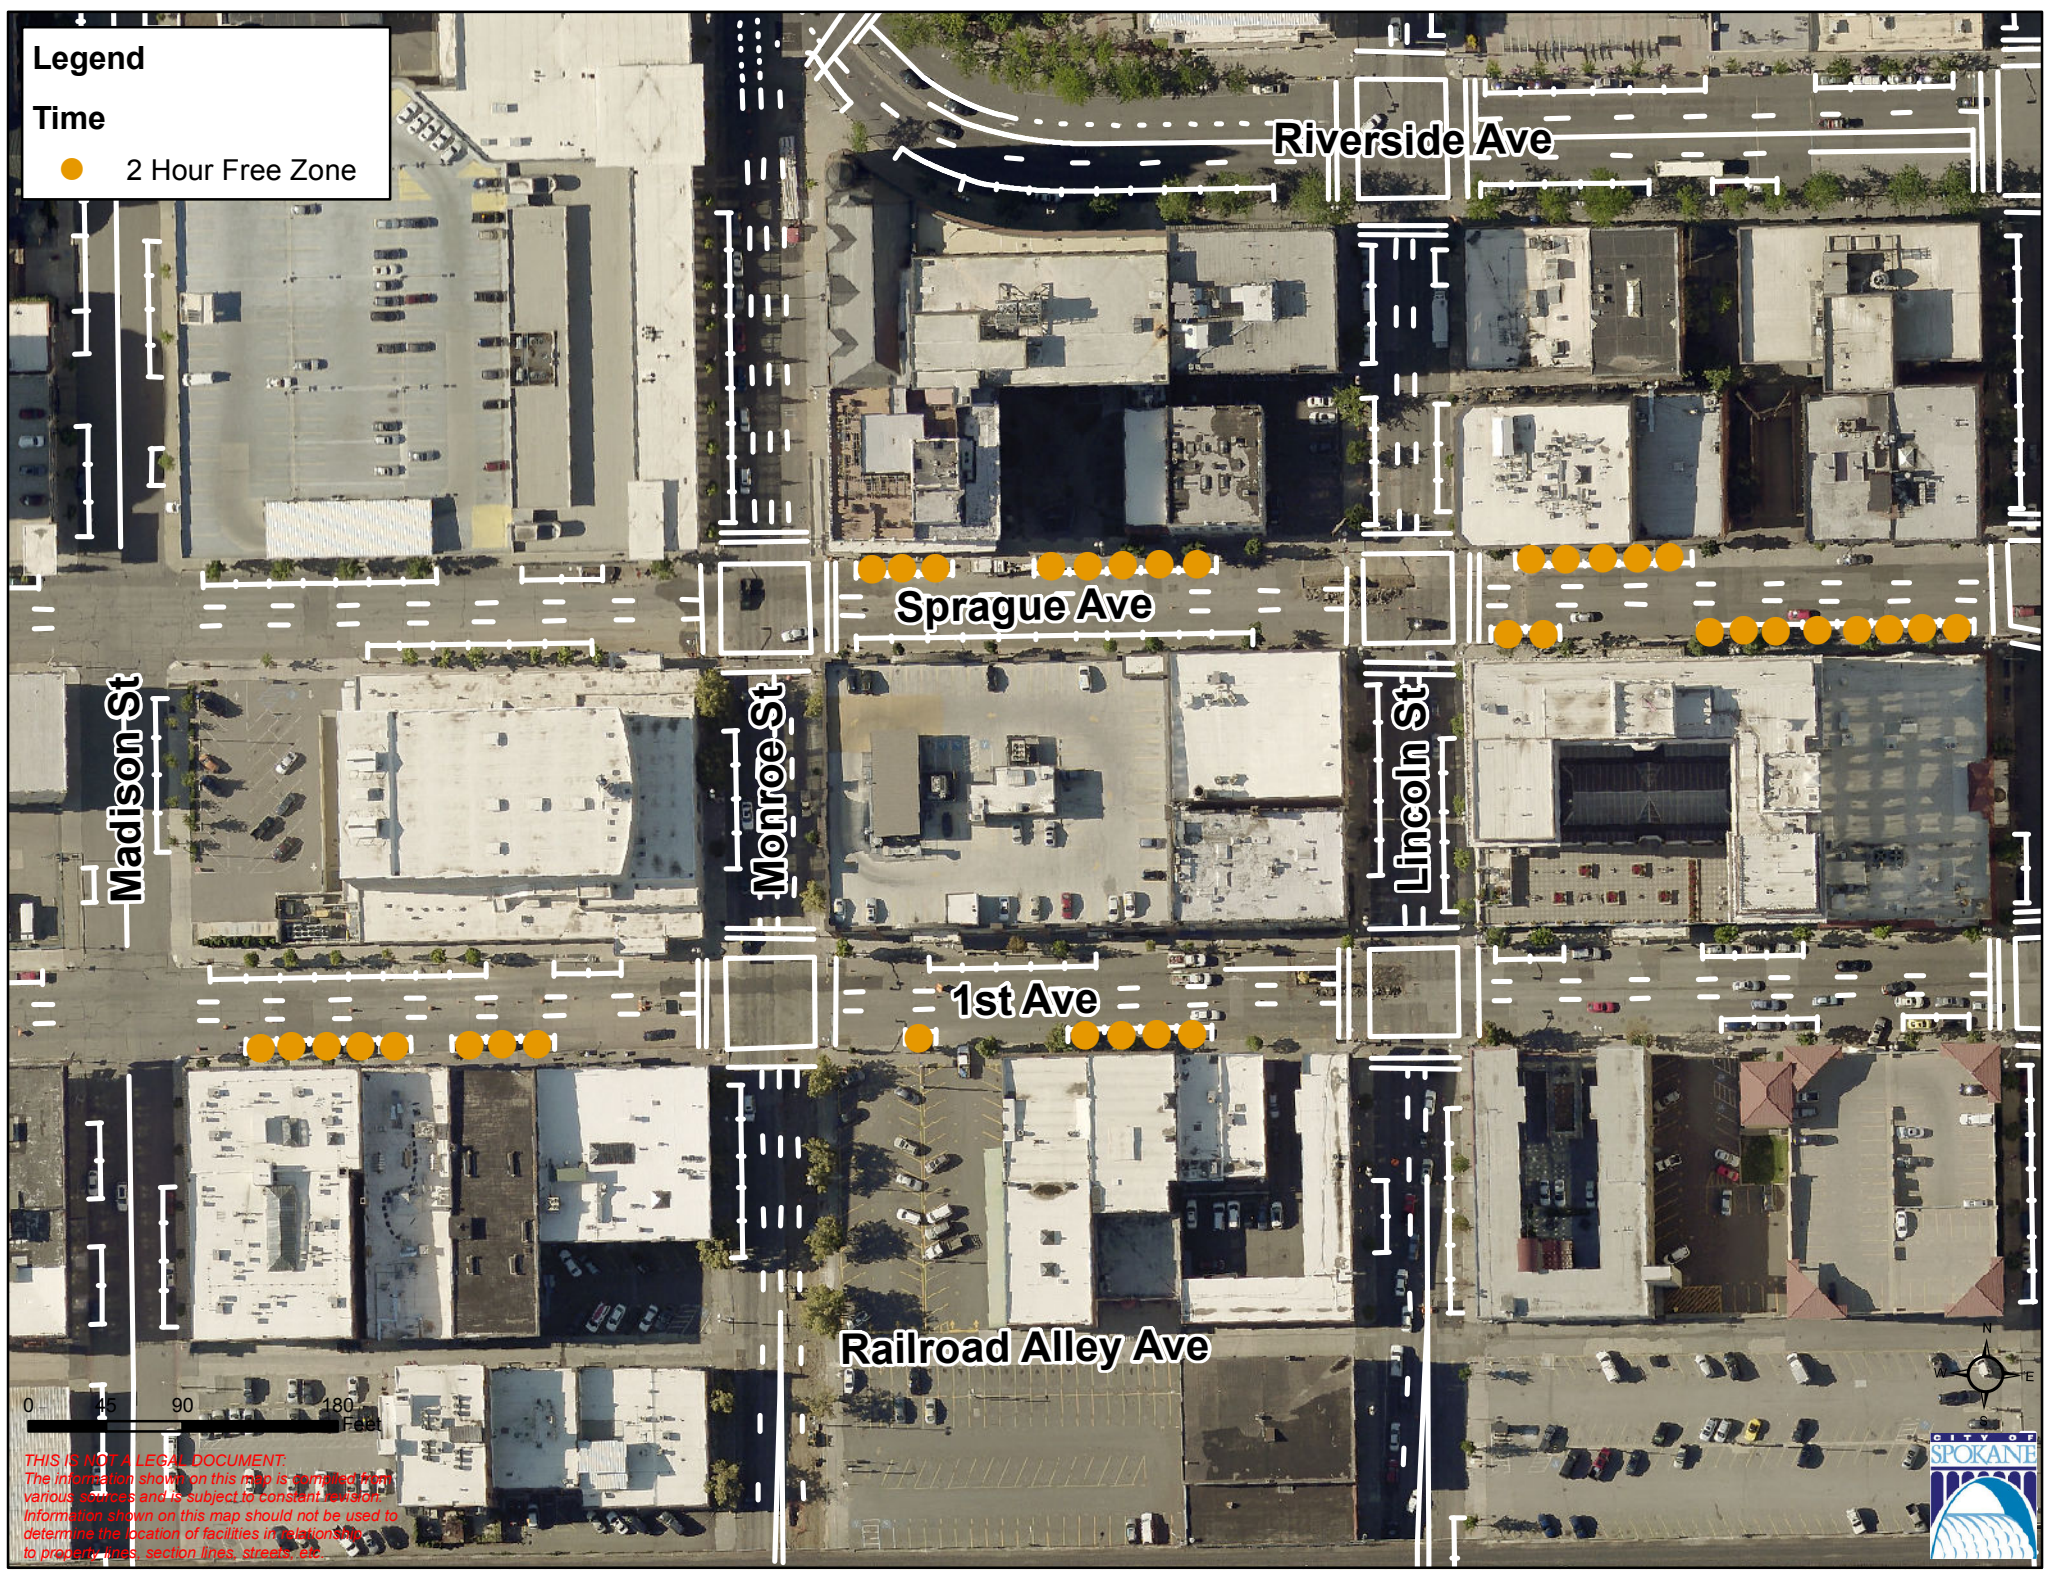

Legend

Time

● 2 Hour Free Zone

*THIS IS NOT A LEGAL DOCUMENT.
 The information shown on this map is compiled from various sources and is subject to constant revision. Information shown on this map should not be used to determine the location of facilities in relation to property lines, section lines, streets, etc.*