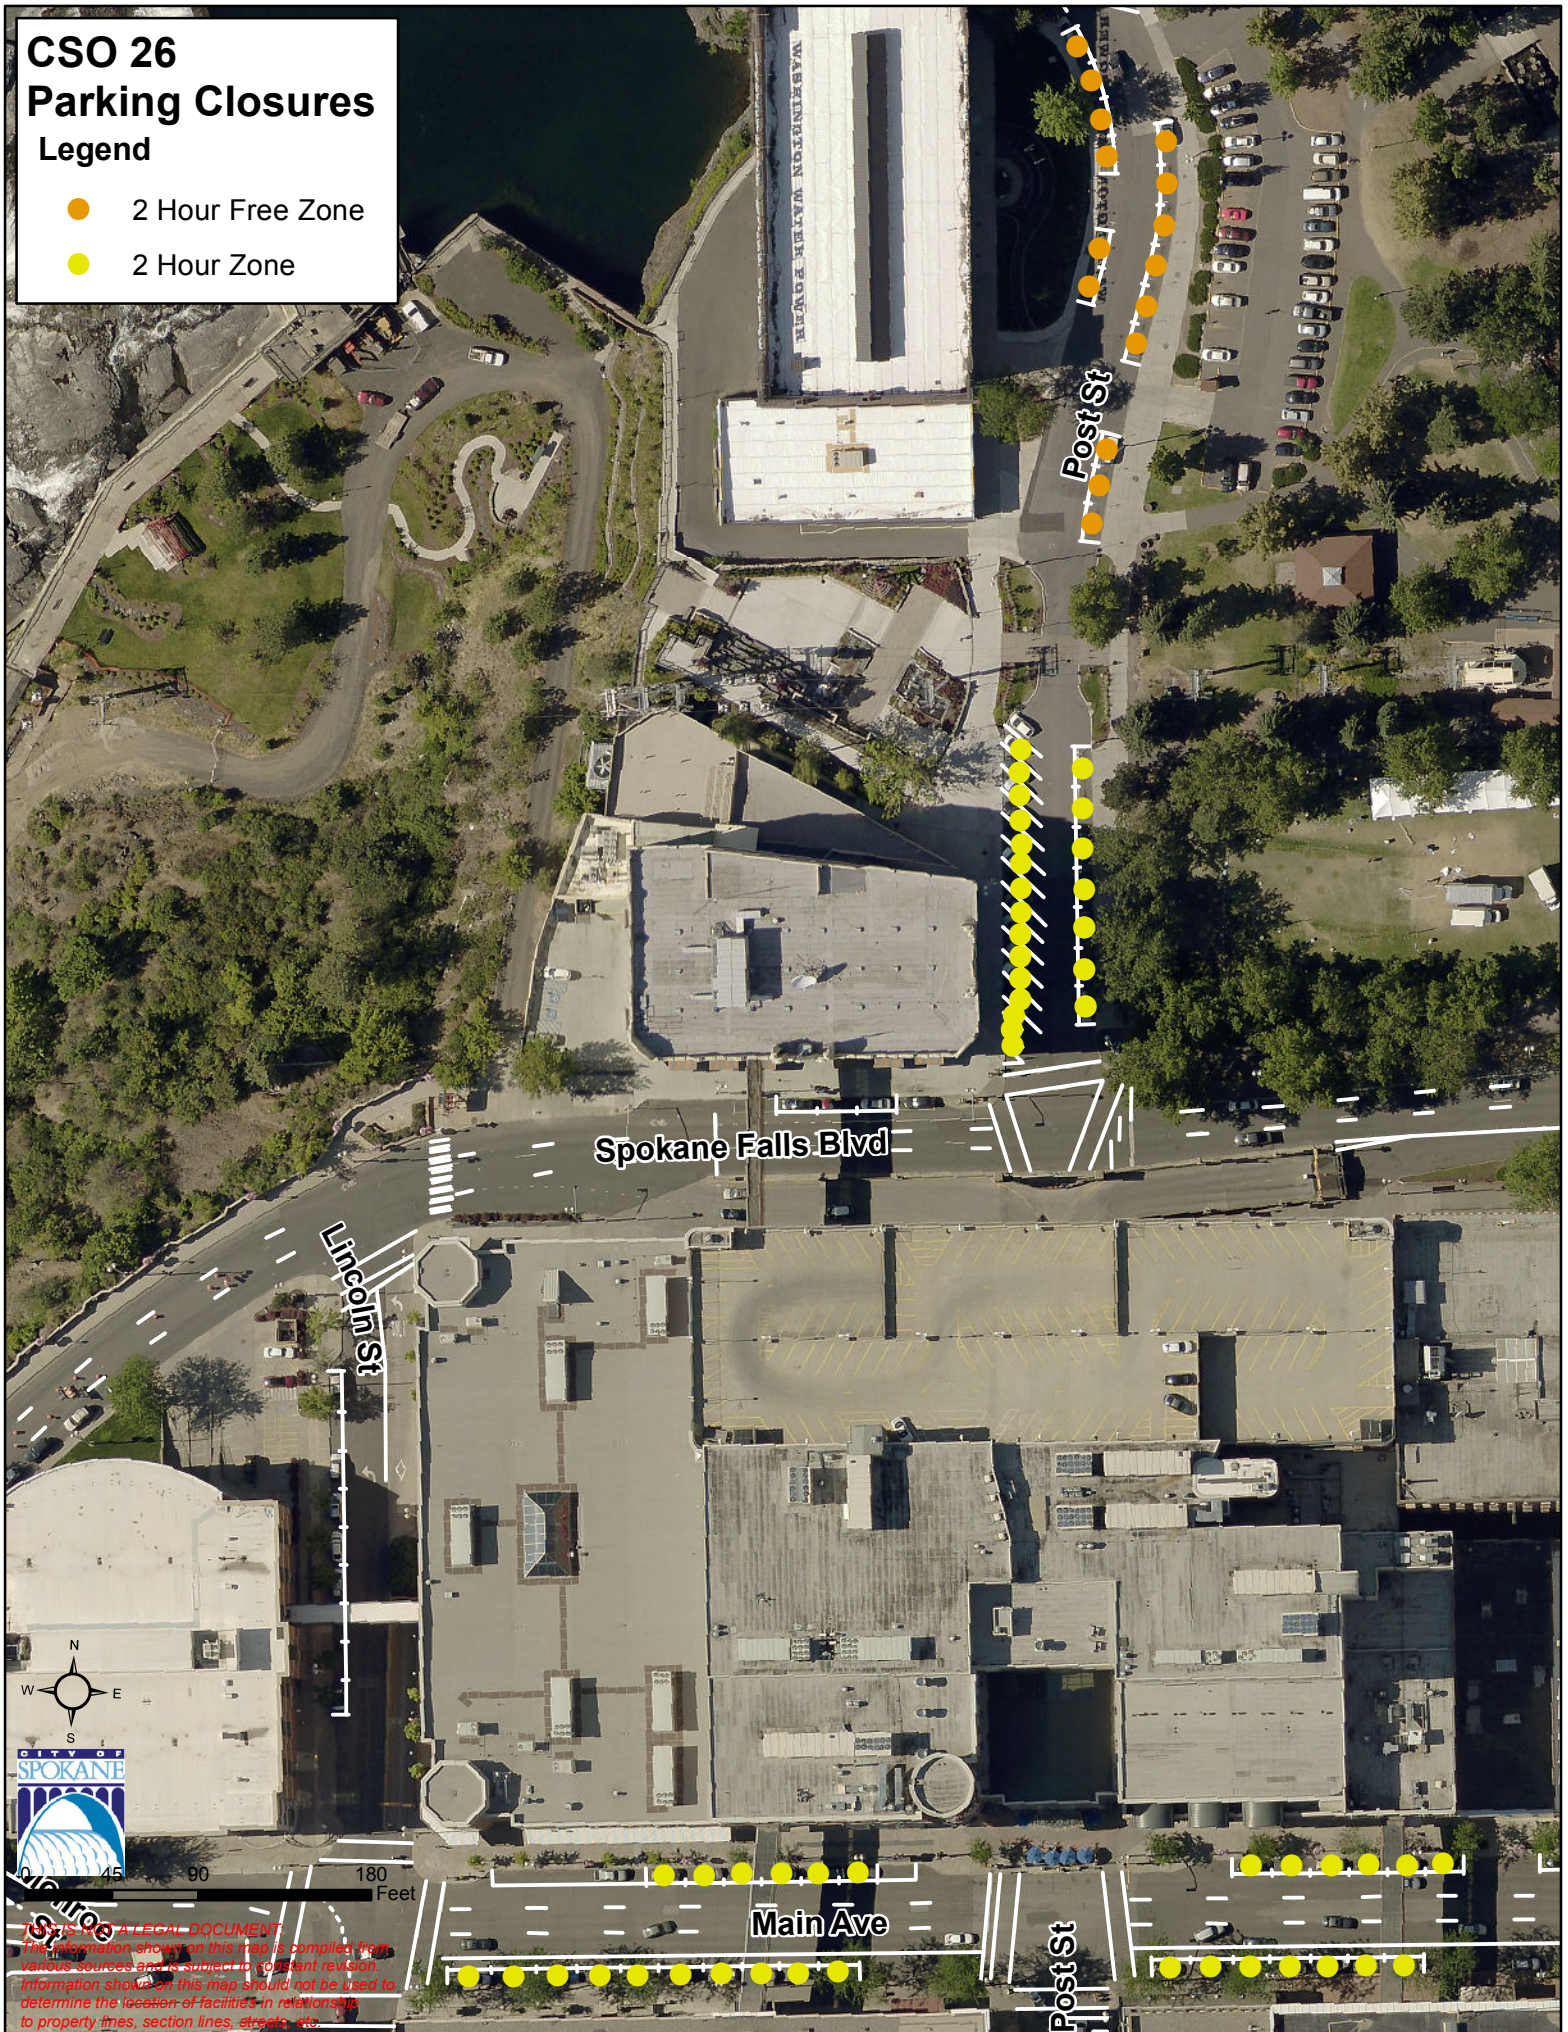

CSO 26 Parking Closures

Legend

- 2 Hour Free Zone
- 2 Hour Zone

THIS IS A LEGAL DOCUMENT
The information shown on this map is compiled from various sources and is subject to constant revision. Information shown on this map should not be used to determine the location of facilities in relationship to property lines, section lines, streets, etc.