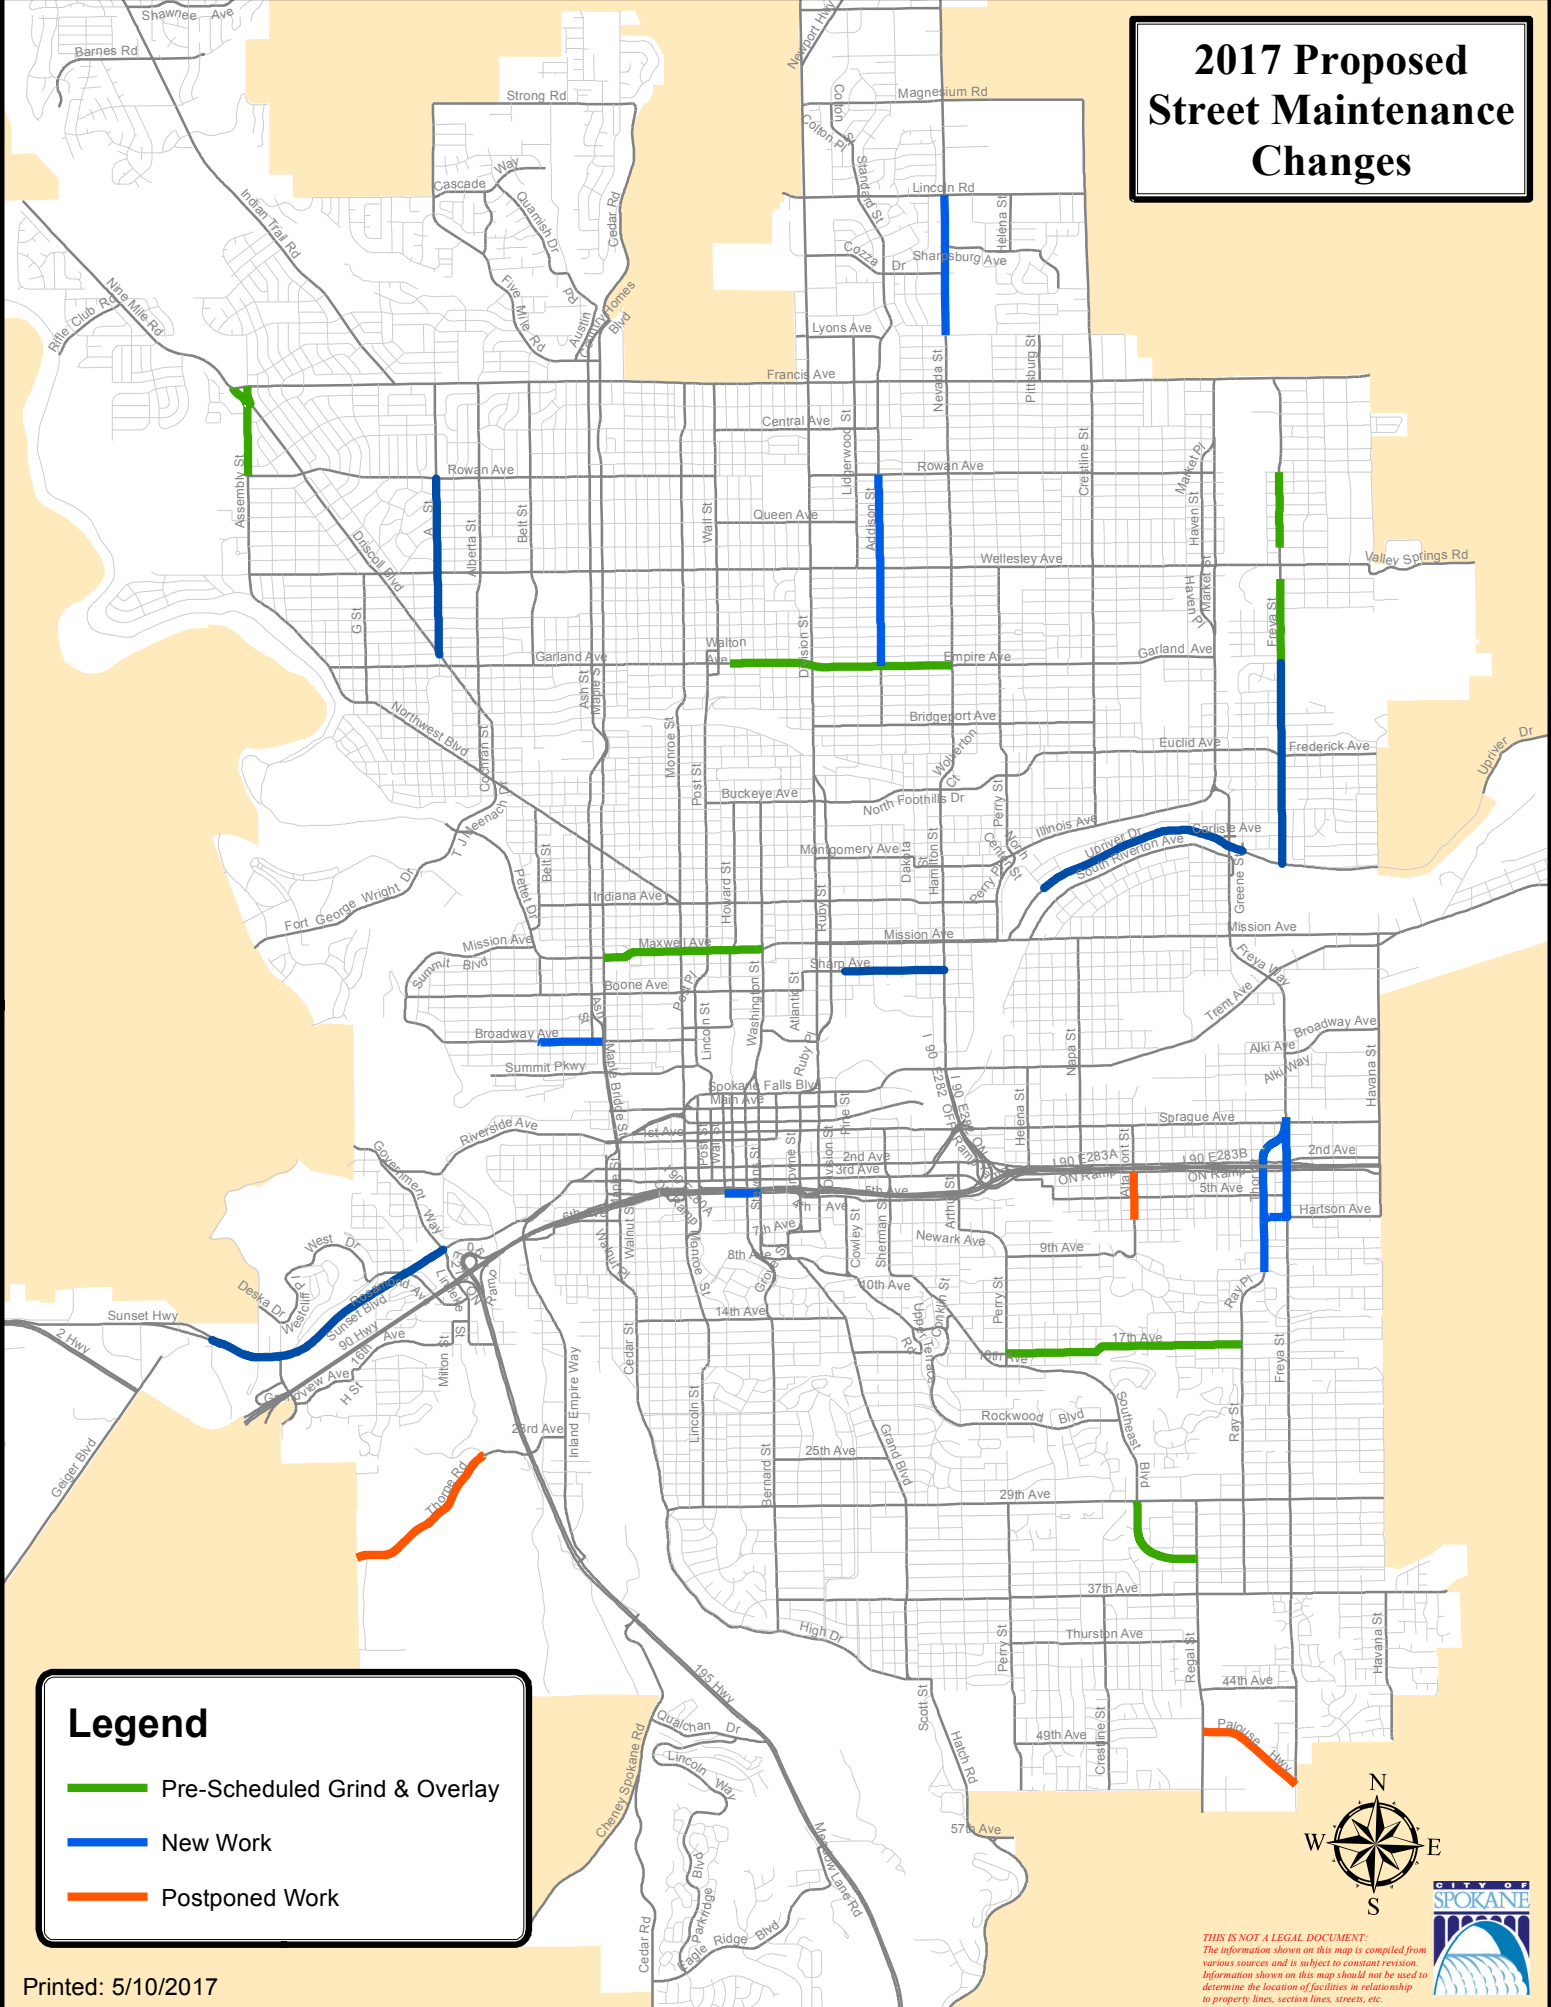

2017 Proposed Street Maintenance Changes

Legend

- Pre-Scheduled Grind & Overlay
- New Work
- Postponed Work