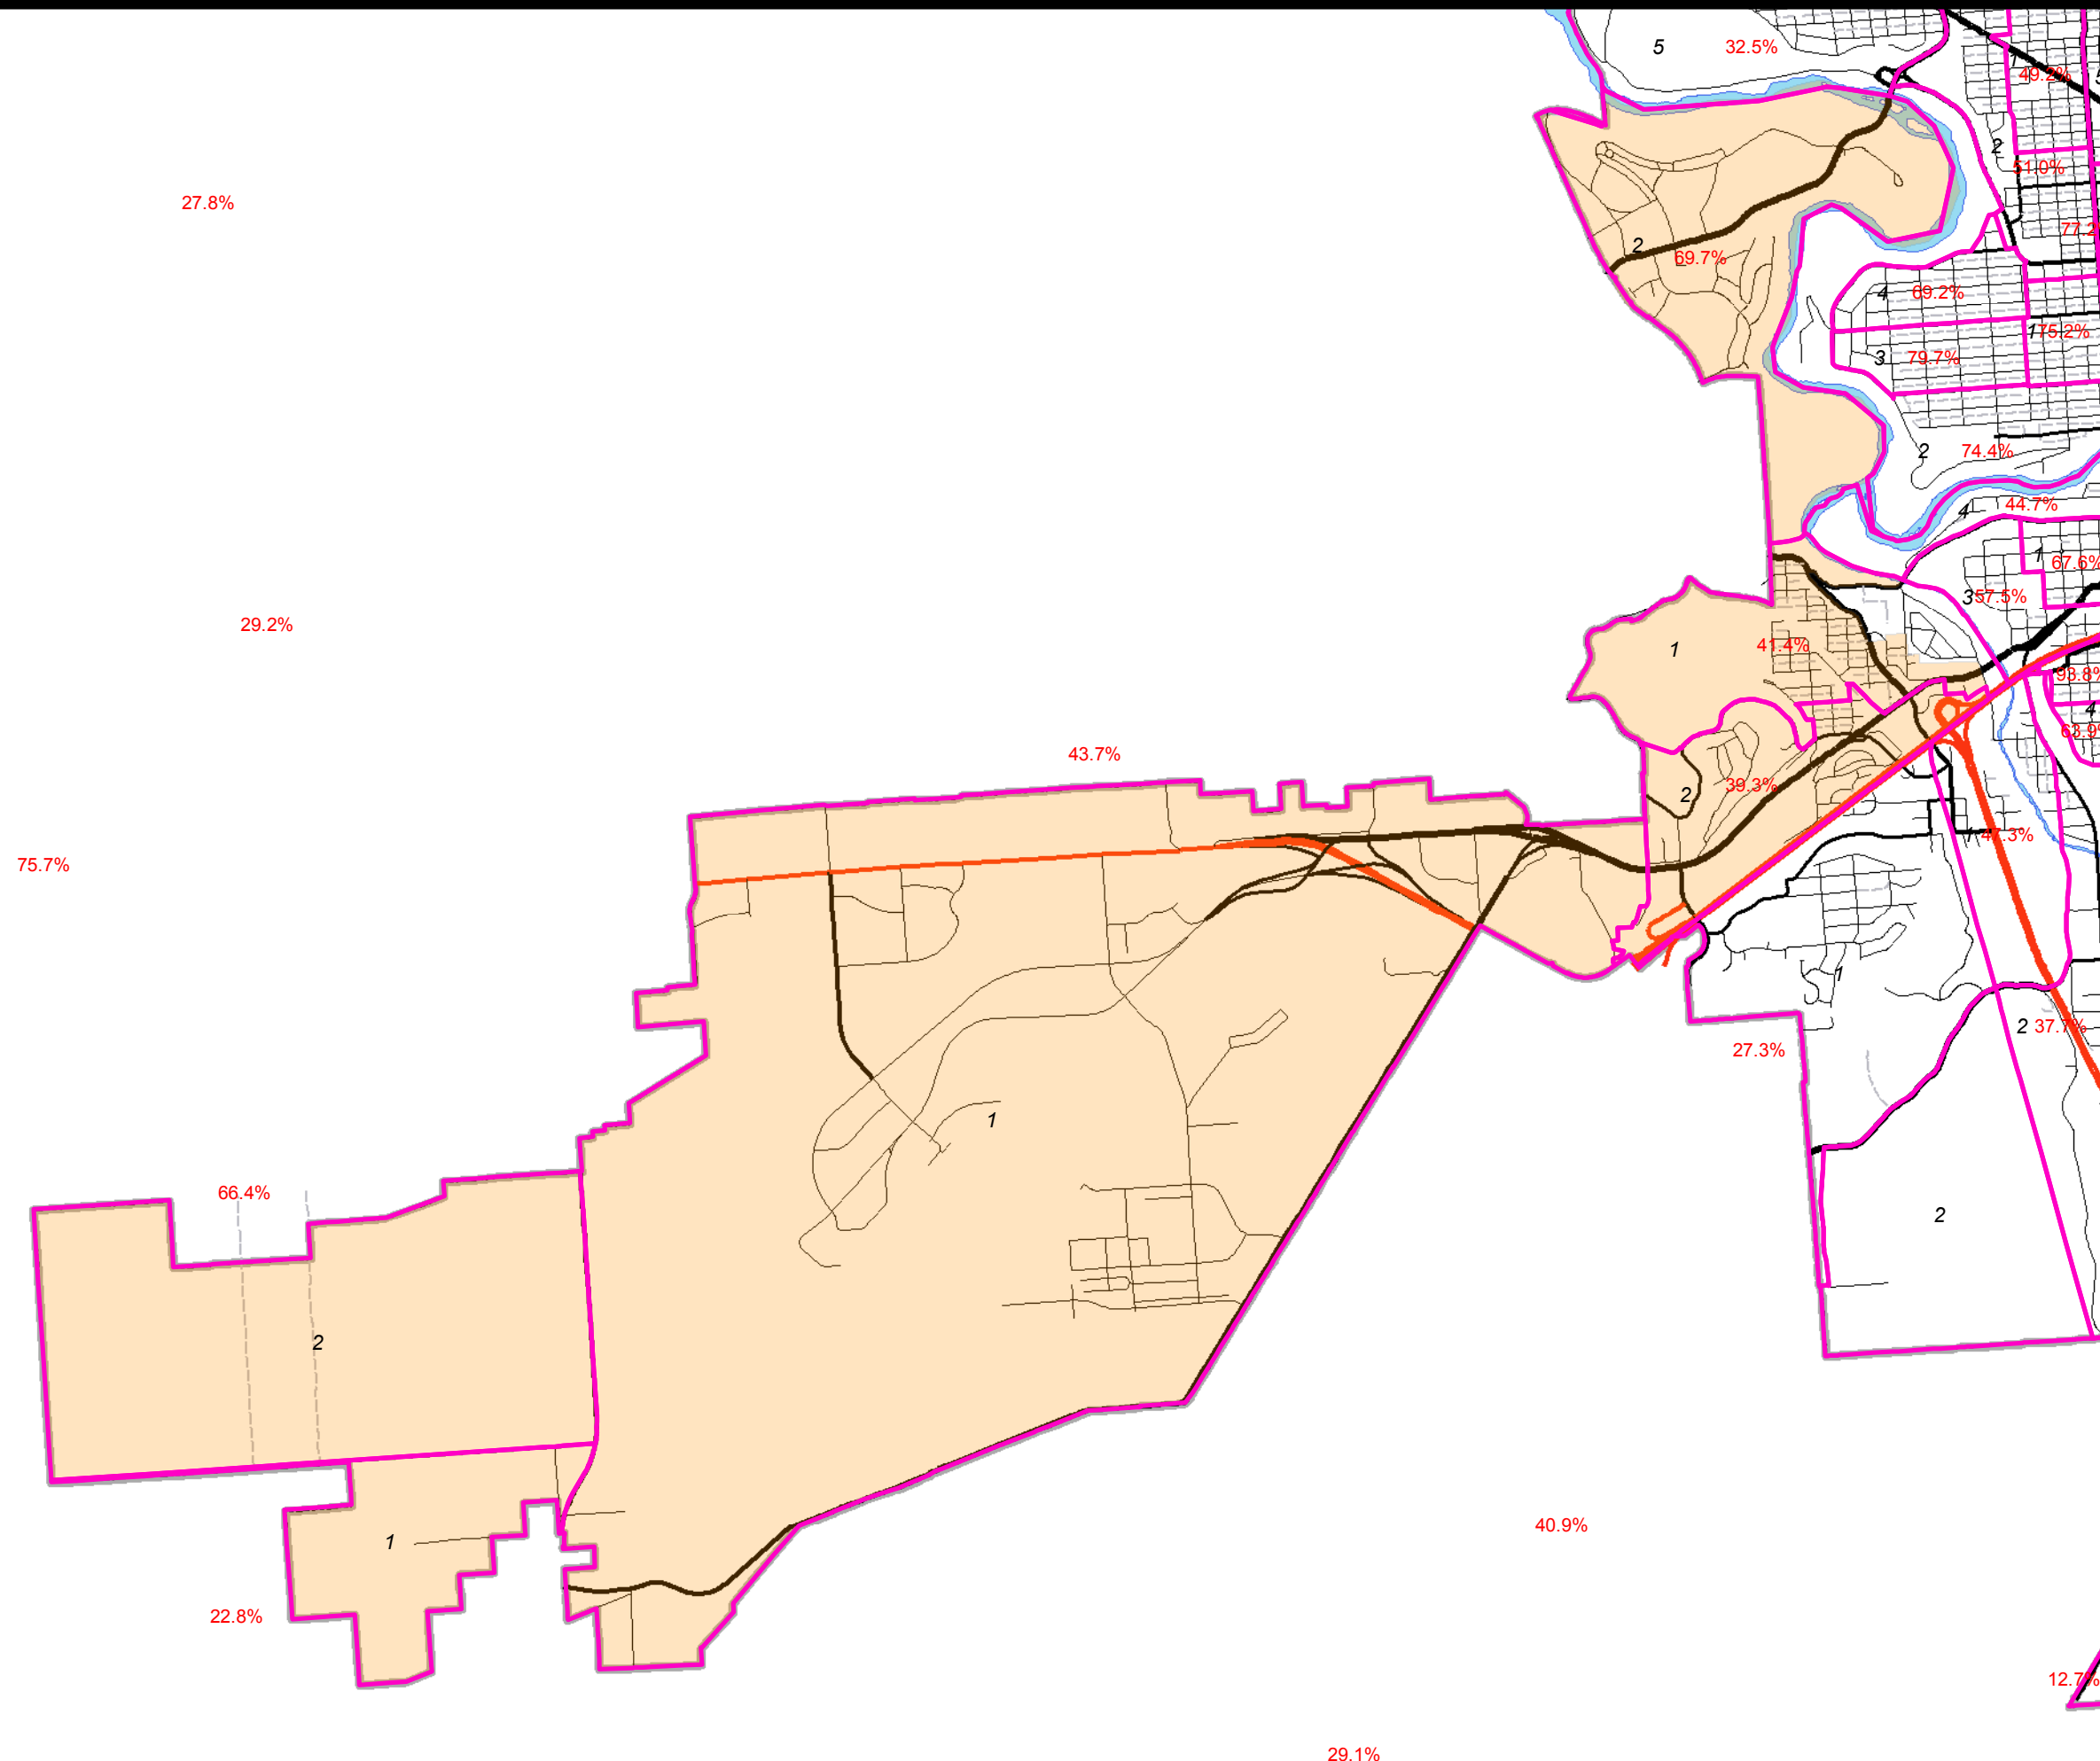

Neighborhood Council Map

HUD LMISD
July 1, 2014

Printed by: gdahl

Print date: 5/28/2015

Legend

Neighborhood Council Name

 West Hills

WaterbodyType

 Stream or River

 2010 Census BG

THIS IS NOT A LEGAL DOCUMENT:
The information shown on this map is compiled from various sources and is subject to constant revision. Information shown on this map should not be used to determine the location of facilities in relationship to property lines, section lines, streets, etc.