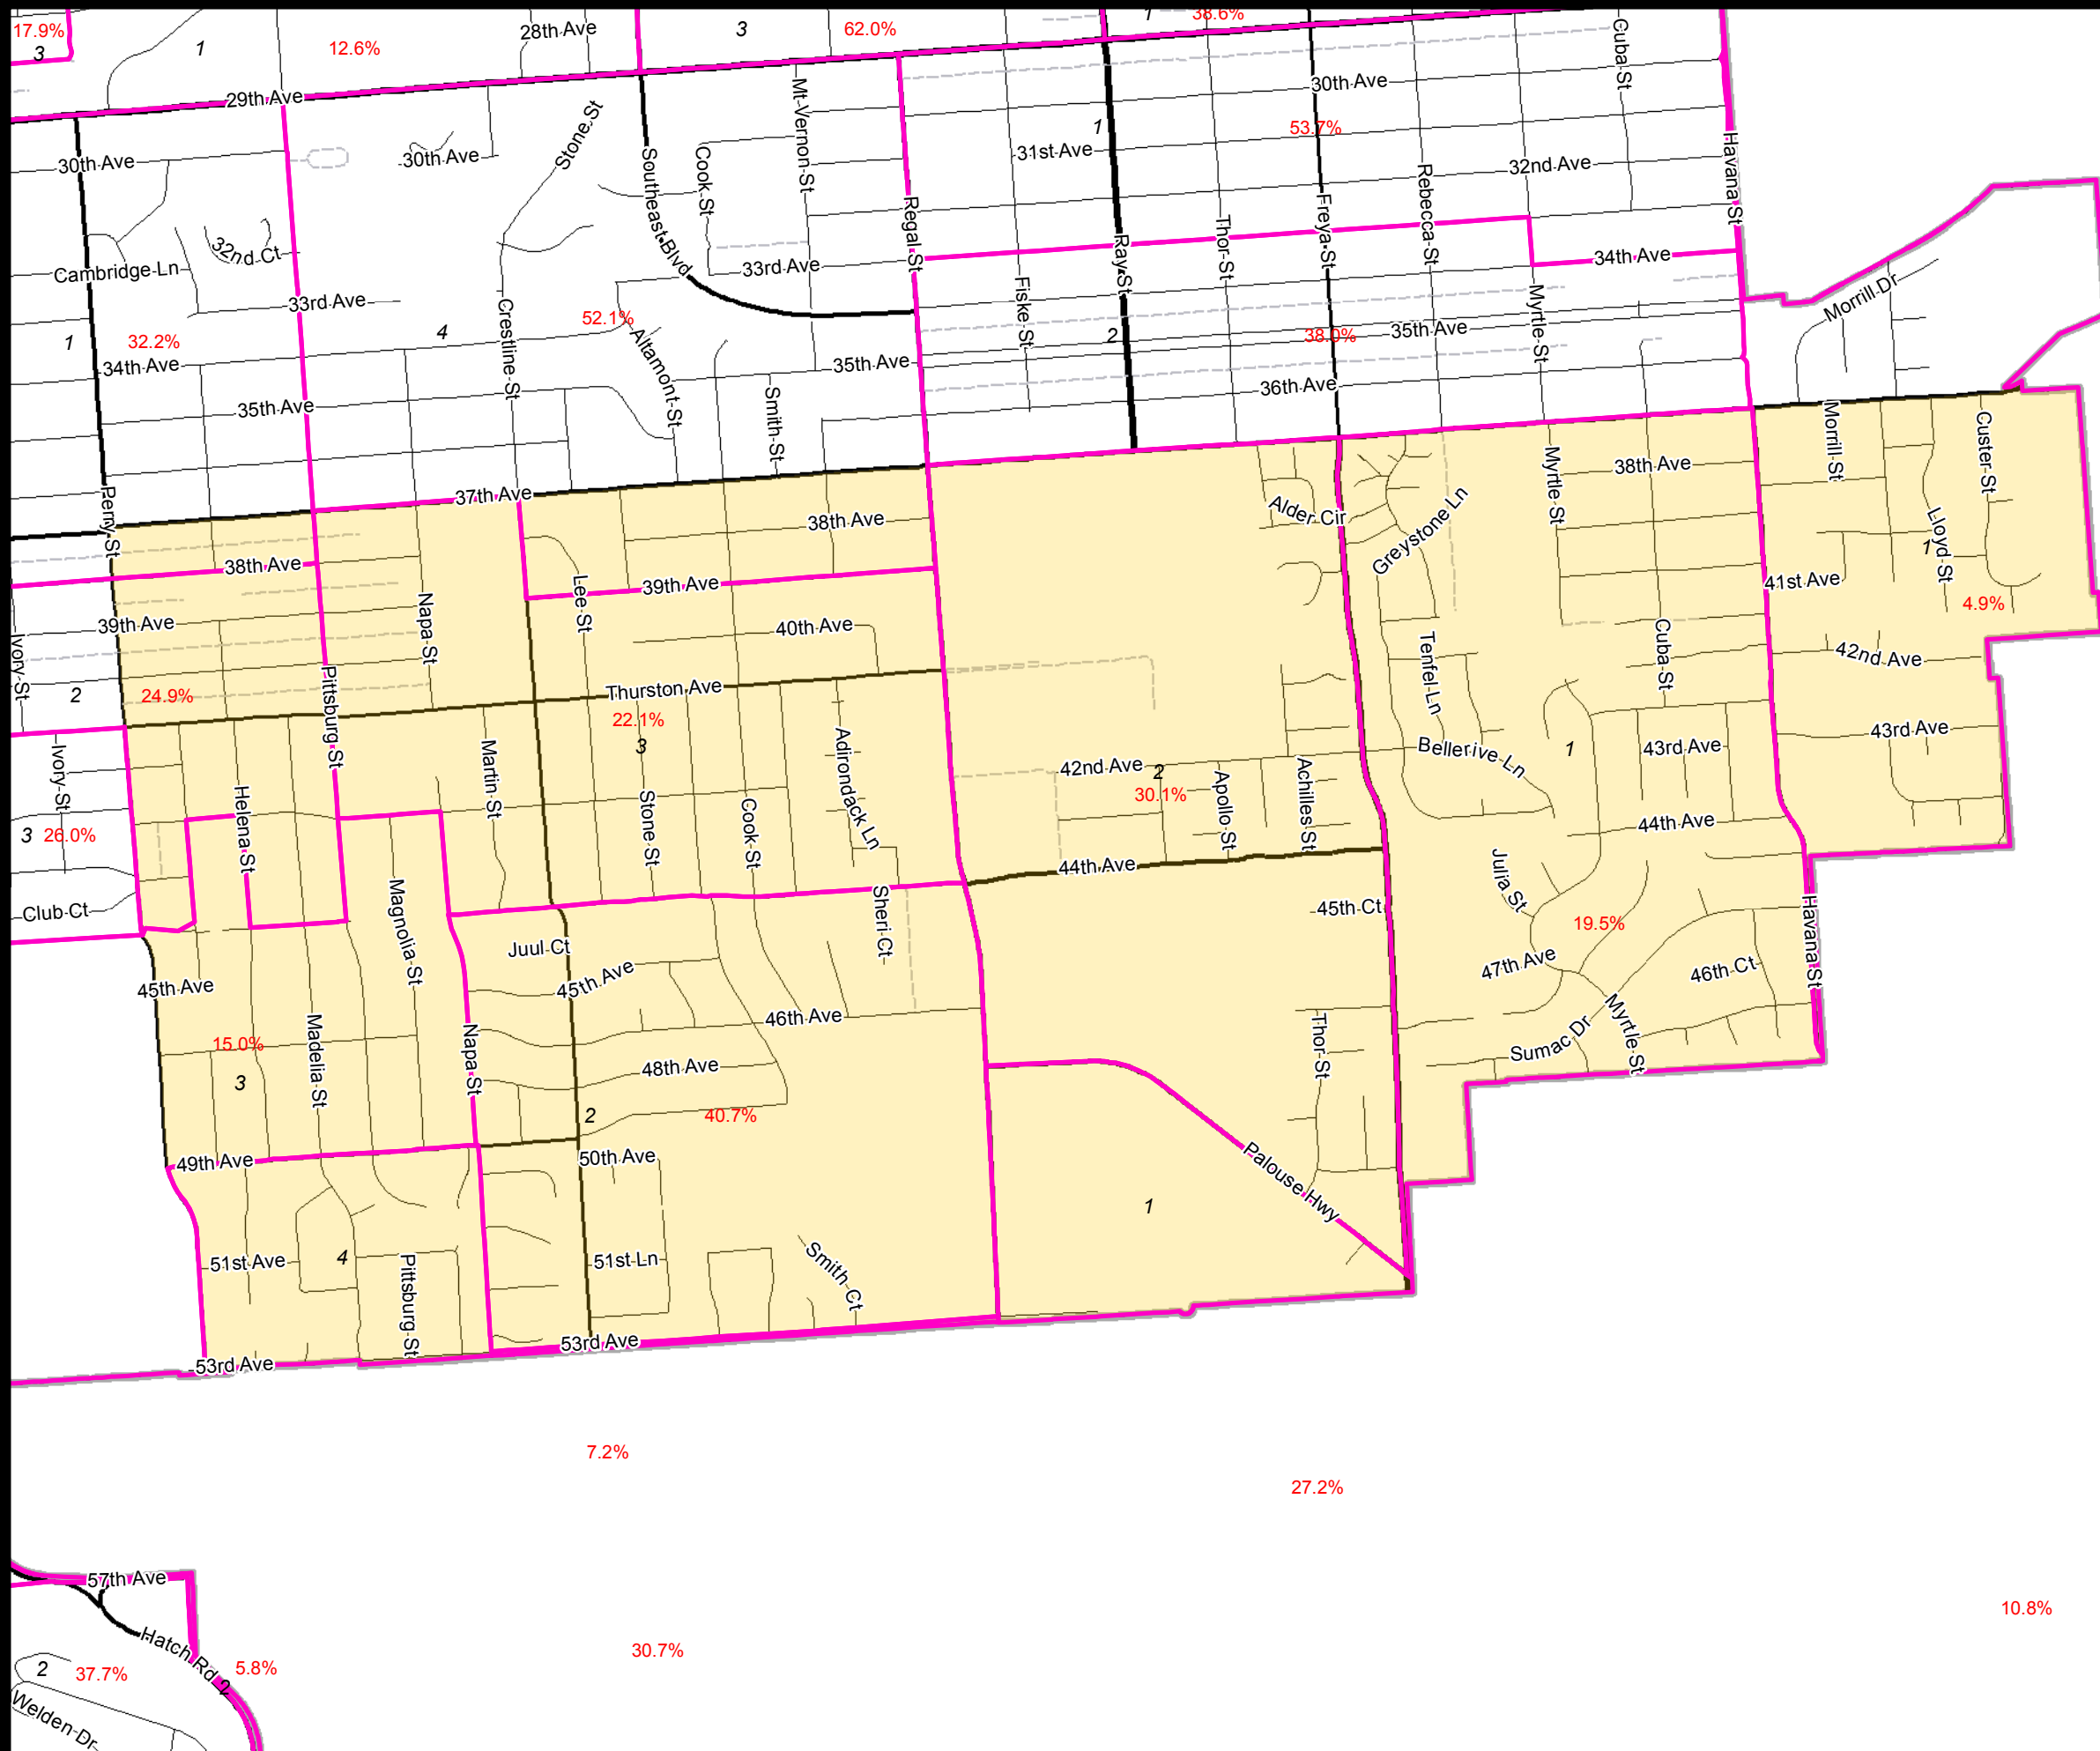

Neighborhood Council Map

HUD LMISD
July 1, 2014

Printed by: gdahl

Print date: 5/28/2015

Legend

Neighborhood Council Name

 Southgate

WaterbodyType

 Stream or River

 2010 Census BG

THIS IS NOT A LEGAL DOCUMENT:
The information shown on this map is compiled from various sources and is subject to constant revision. Information shown on this map should not be used to determine the location of facilities in relationship to property lines, section lines, streets, etc.