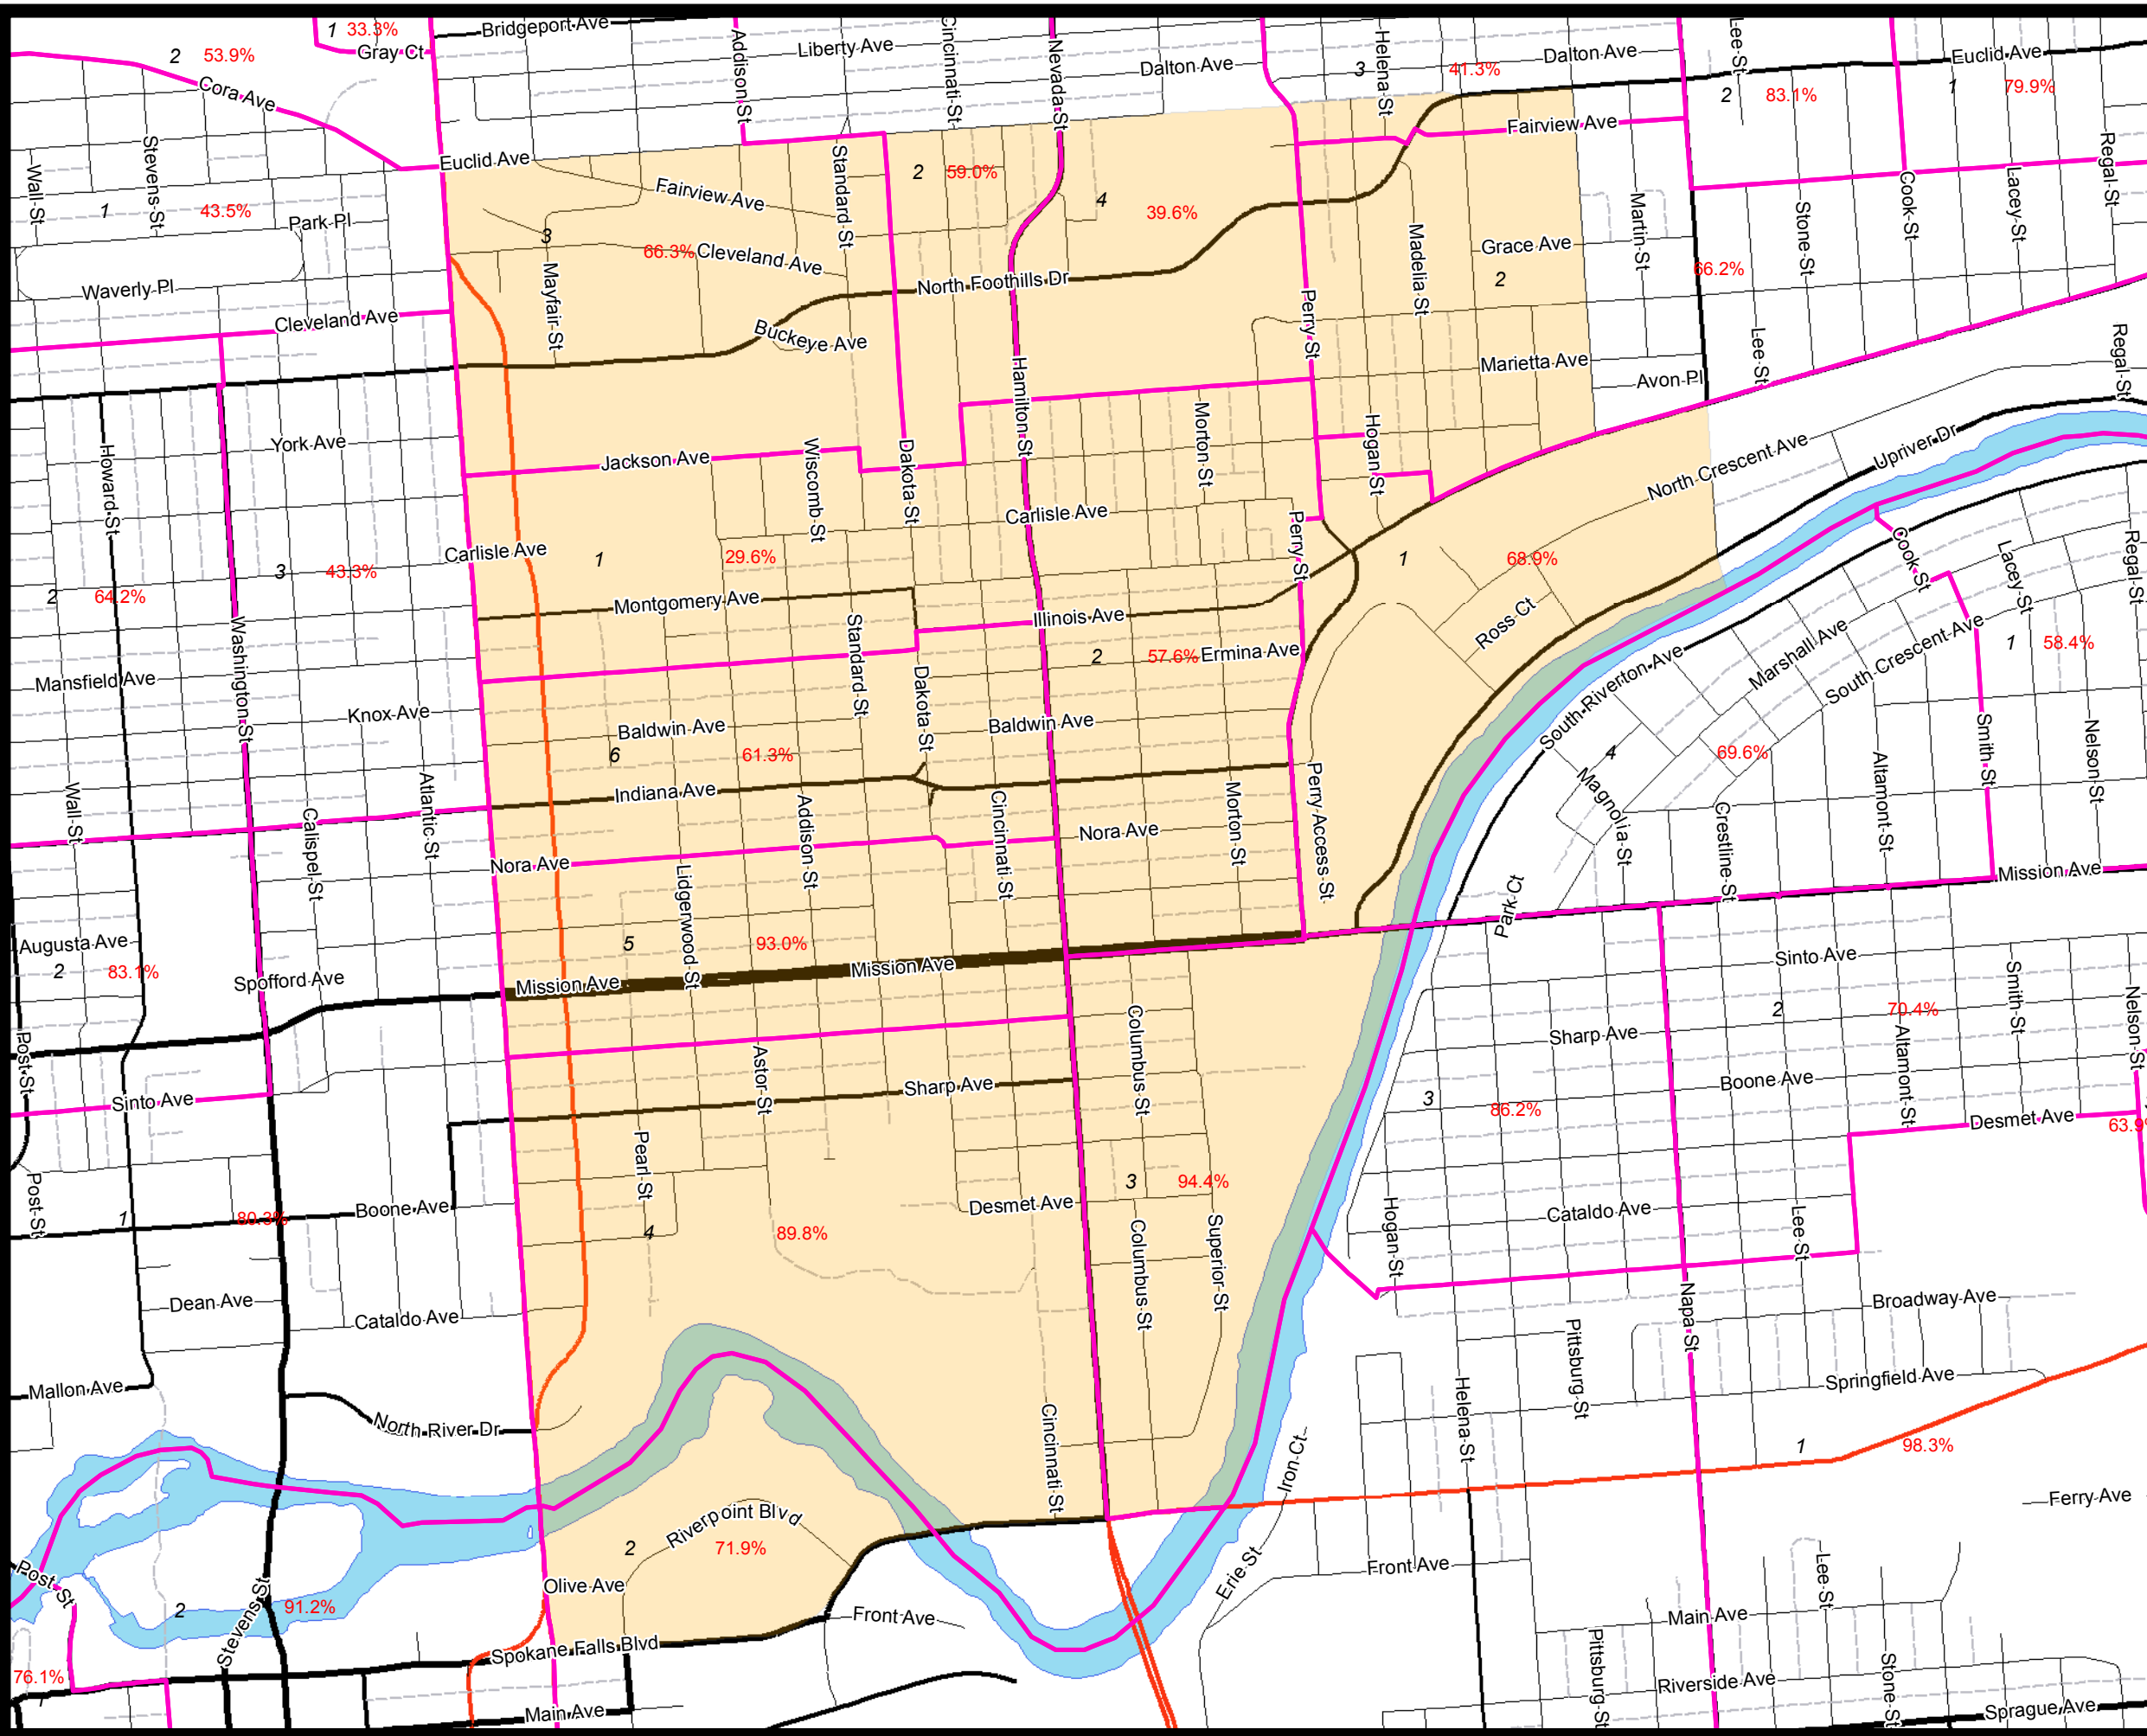

Neighborhood Council Map

HUD LMISD July 1, 2014

Printed by: gdahl

Print date: 5/28/2015

Legend

Neighborhood Council Name

 Logan

Waterbody Type

 Stream or River

 2010 Census BG

THIS IS NOT A LEGAL DOCUMENT:
The information shown on this map is compiled from various sources and is subject to constant revision. Information shown on this map should not be used to determine the location of facilities in relationship to property lines, section lines, streets, etc.