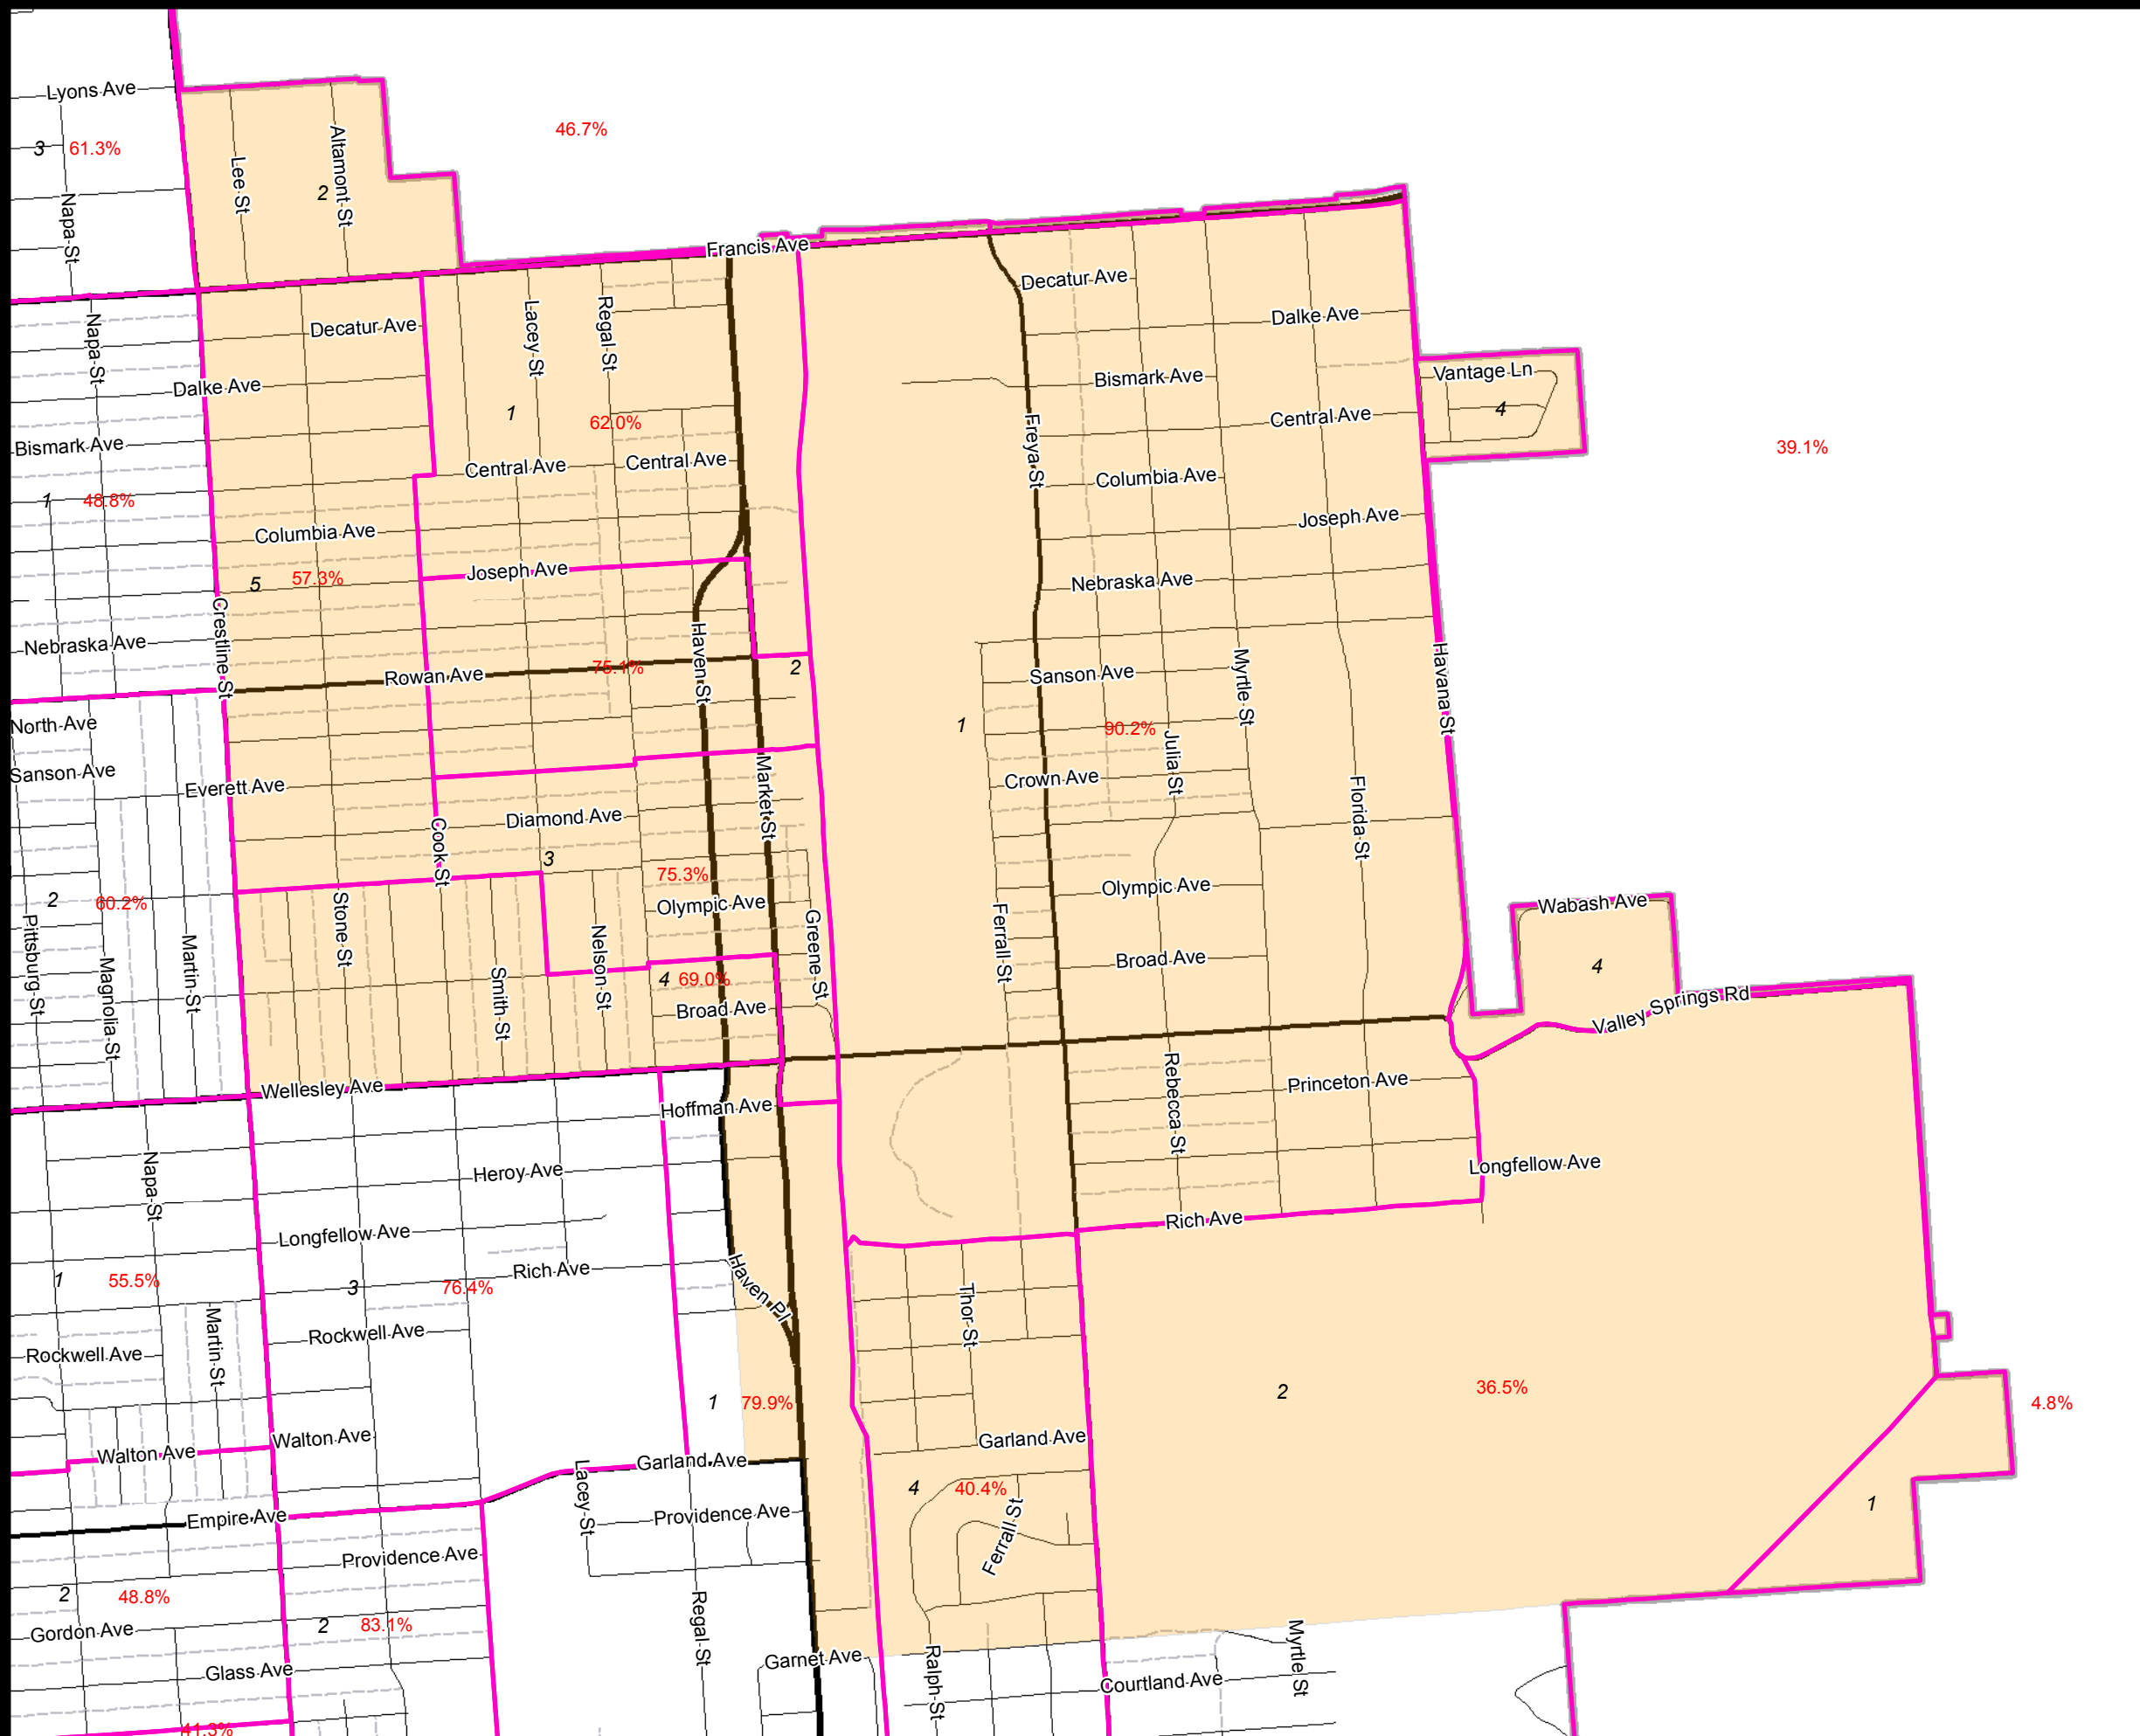

## Legend

### Waterbody Type

 Stream or River

 2010 Census BG

**THIS IS NOT A LEGAL DOCUMENT:**  
The information shown on this map is compiled from various sources and is subject to constant revision. Information shown on this map should not be used to determine the location of facilities in relationship to property lines, section lines, streets, etc.