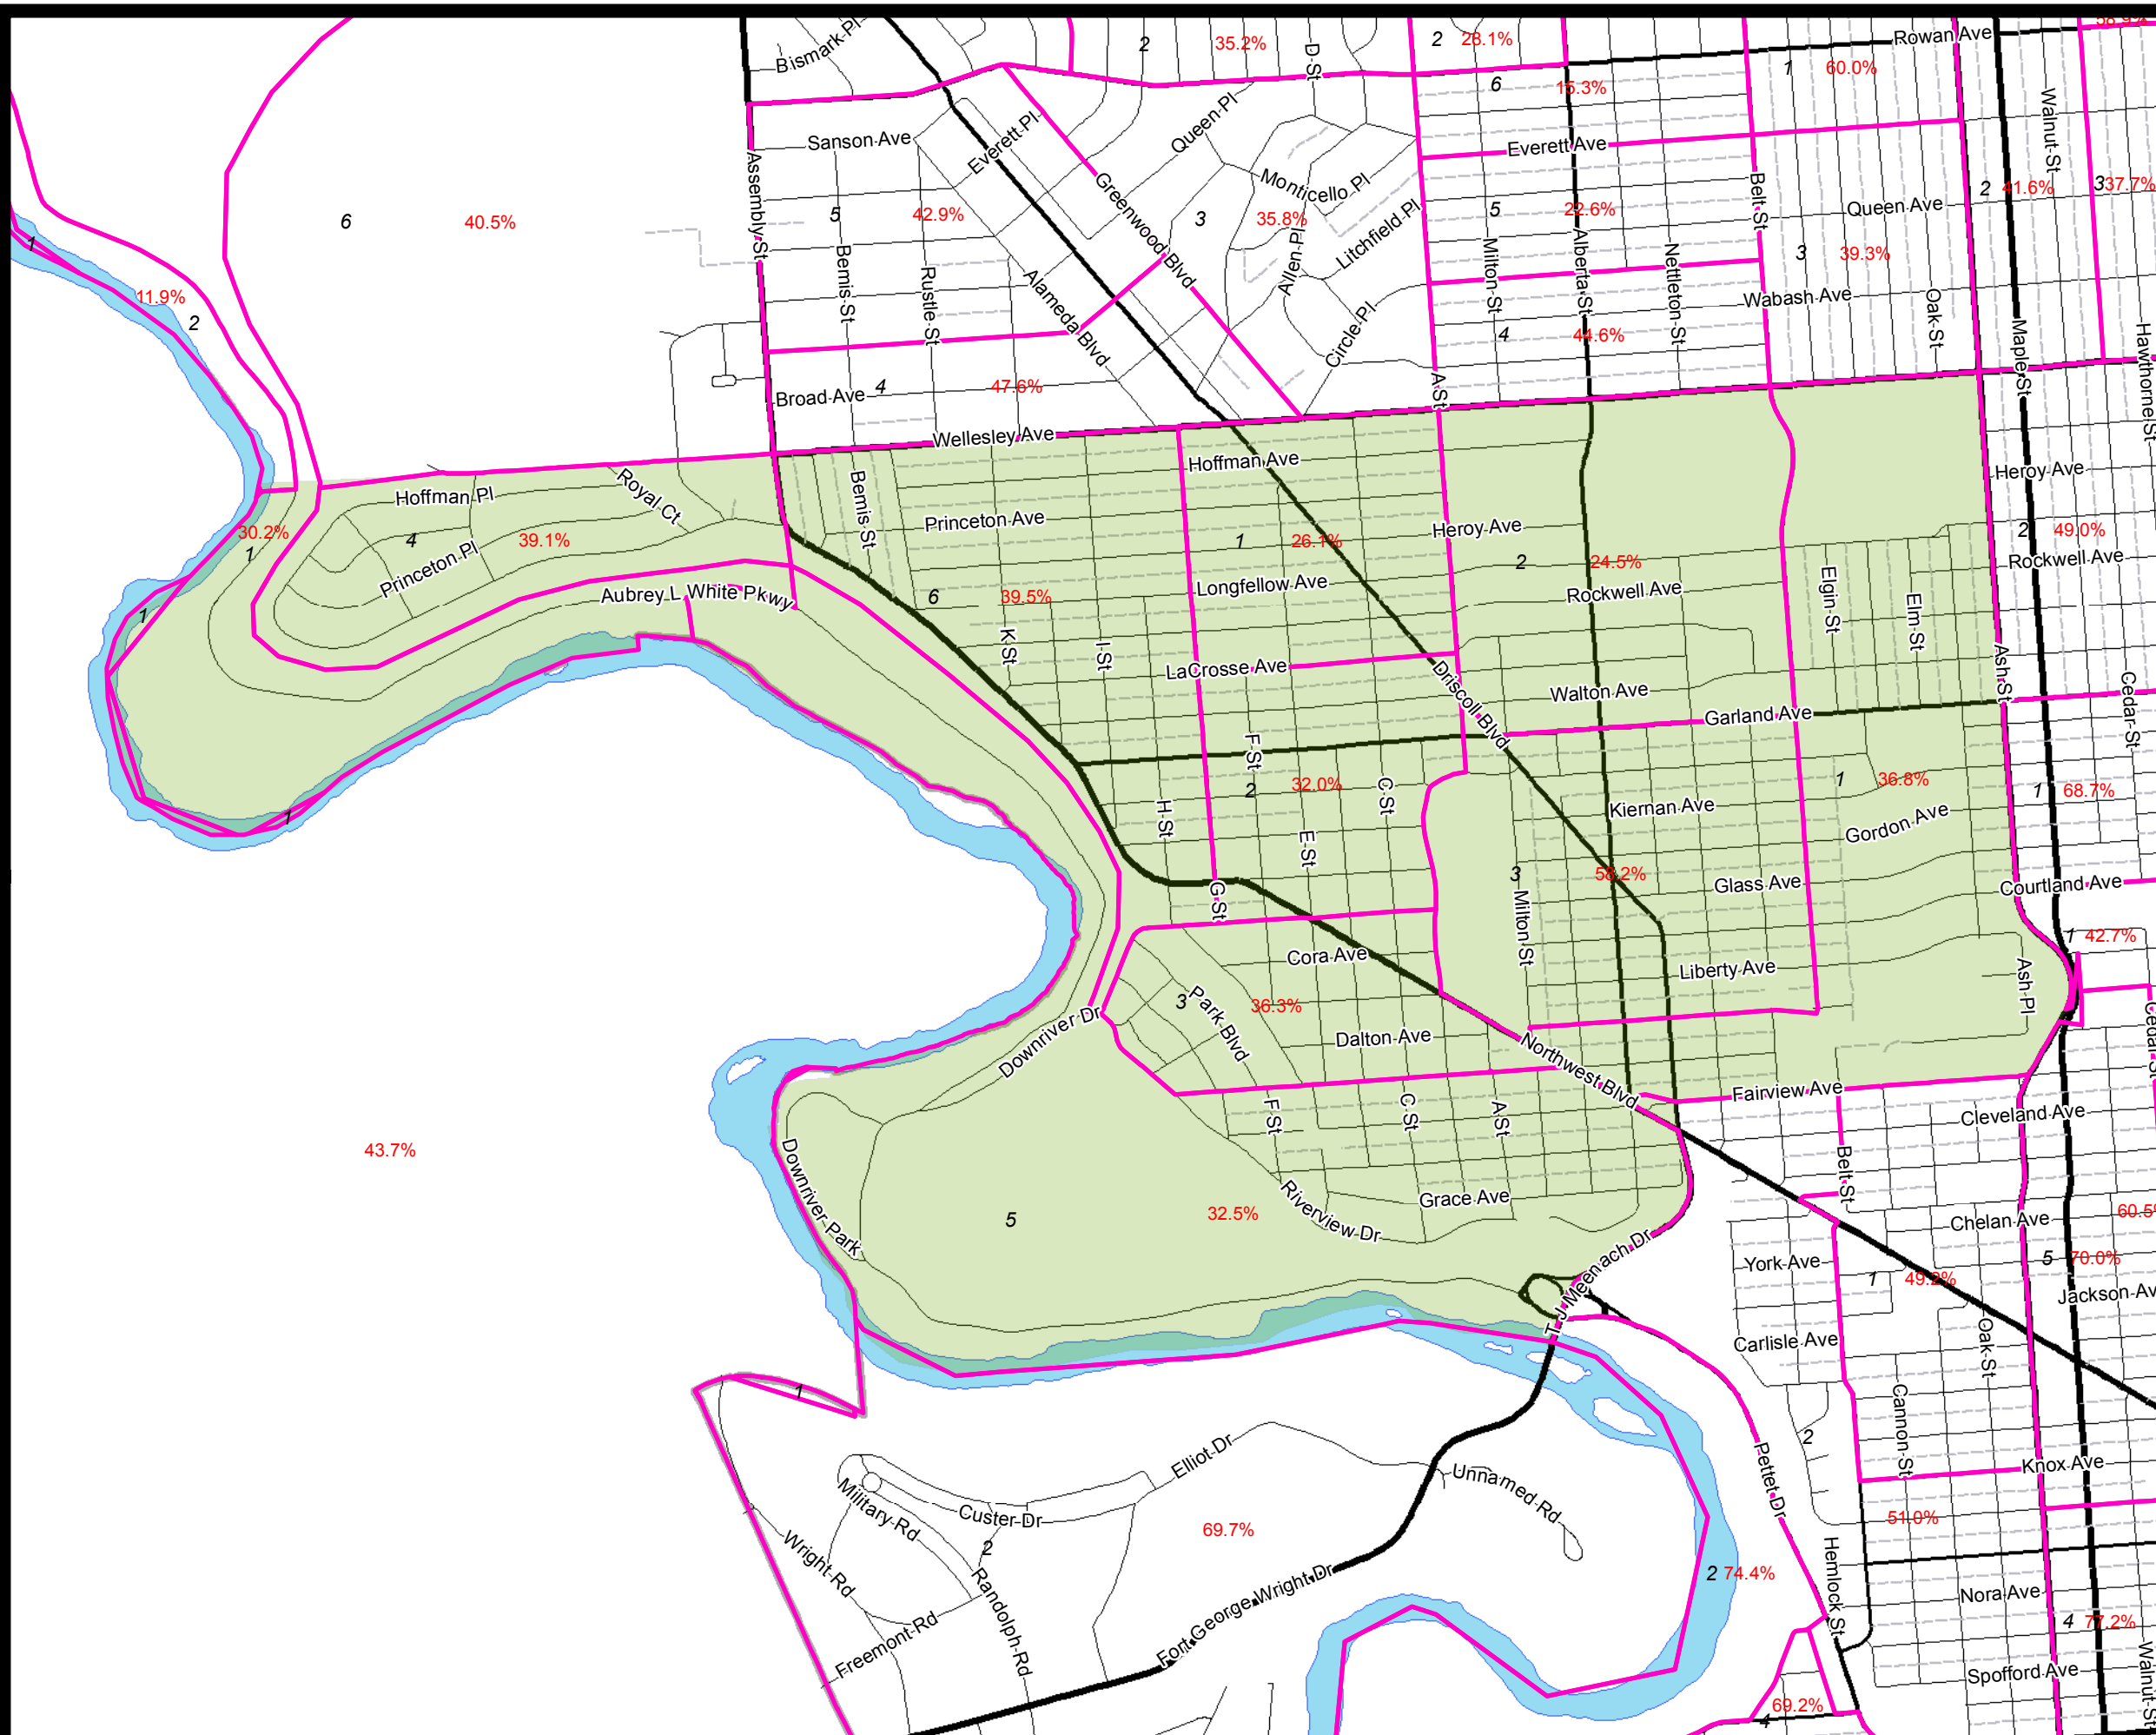

Neighborhood Council Map

HUD LMISD July 1, 2014

Printed by: gdahl

Print date: 5/28/2015

Legend

Neighborhood Council Name

 Audubon\Downriver

WaterbodyType

 Stream or River

 2010 Census BG

THIS IS NOT A LEGAL DOCUMENT:
The information shown on this map is compiled from various sources and is subject to constant revision. Information shown on this map should not be used to determine the location of facilities in relationship to property lines, section lines, streets, etc.