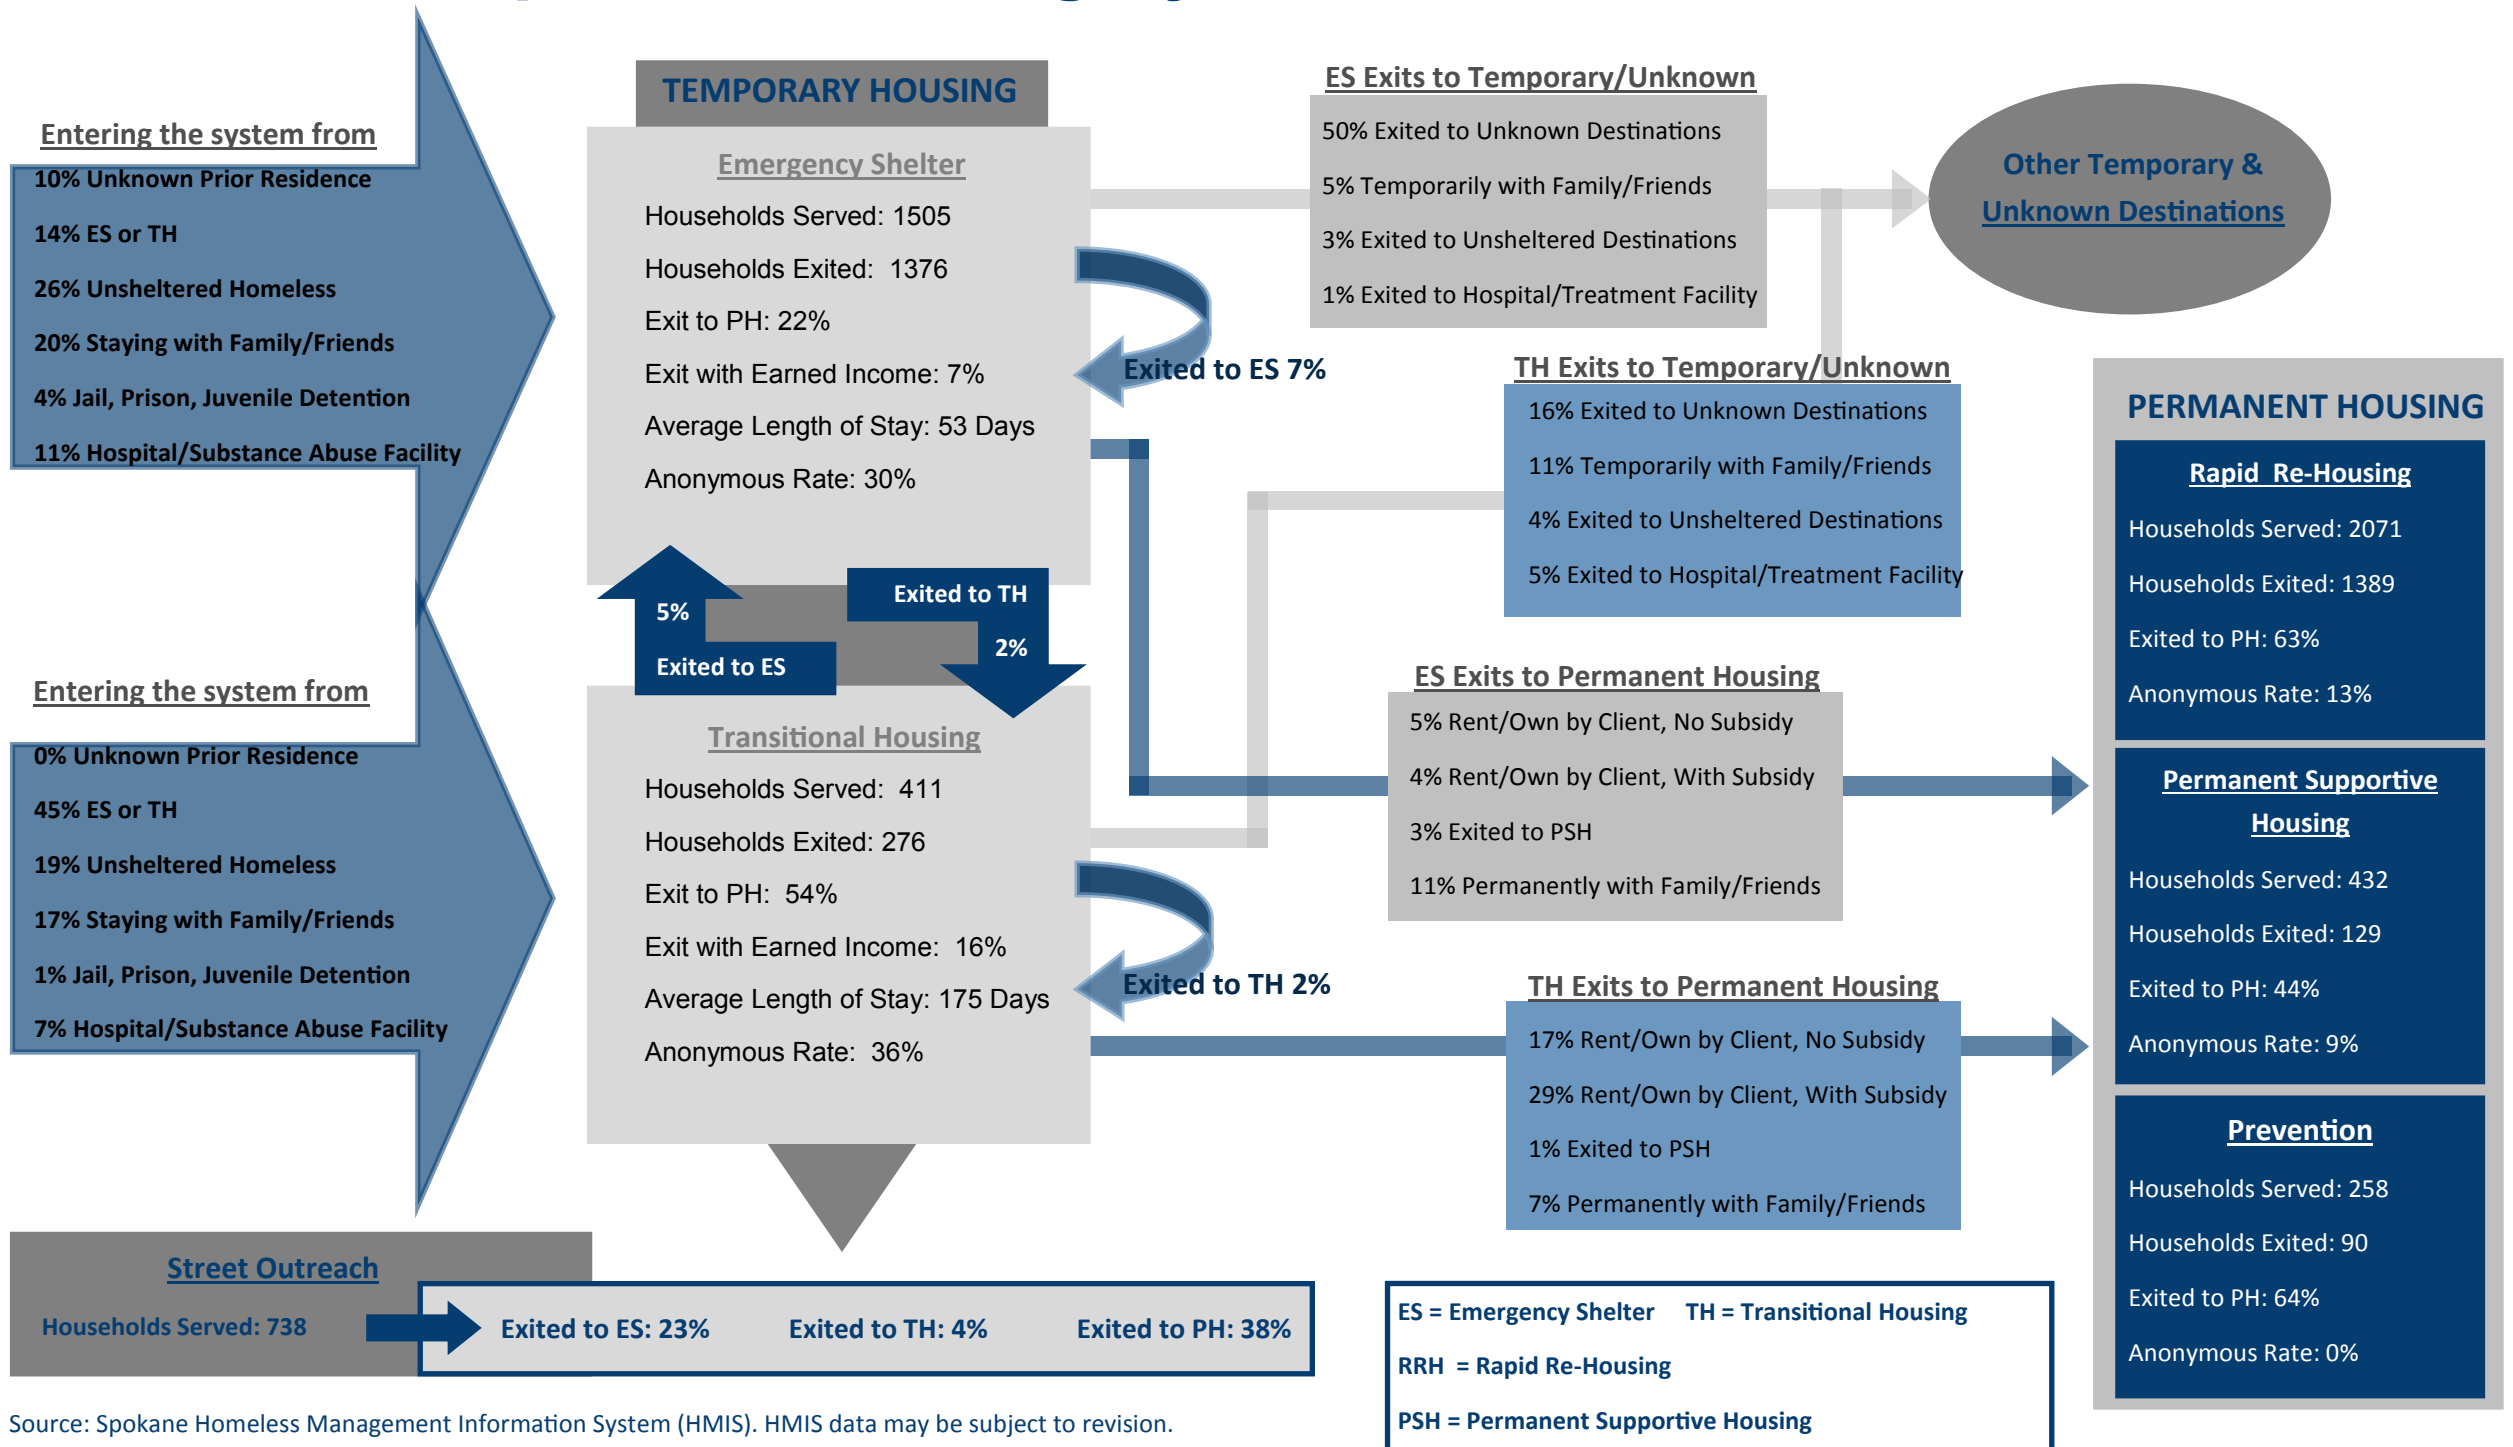

Spokane Housing System Performance 2016

Source: Spokane Homeless Management Information System (HMIS). HMIS data may be subject to revision.