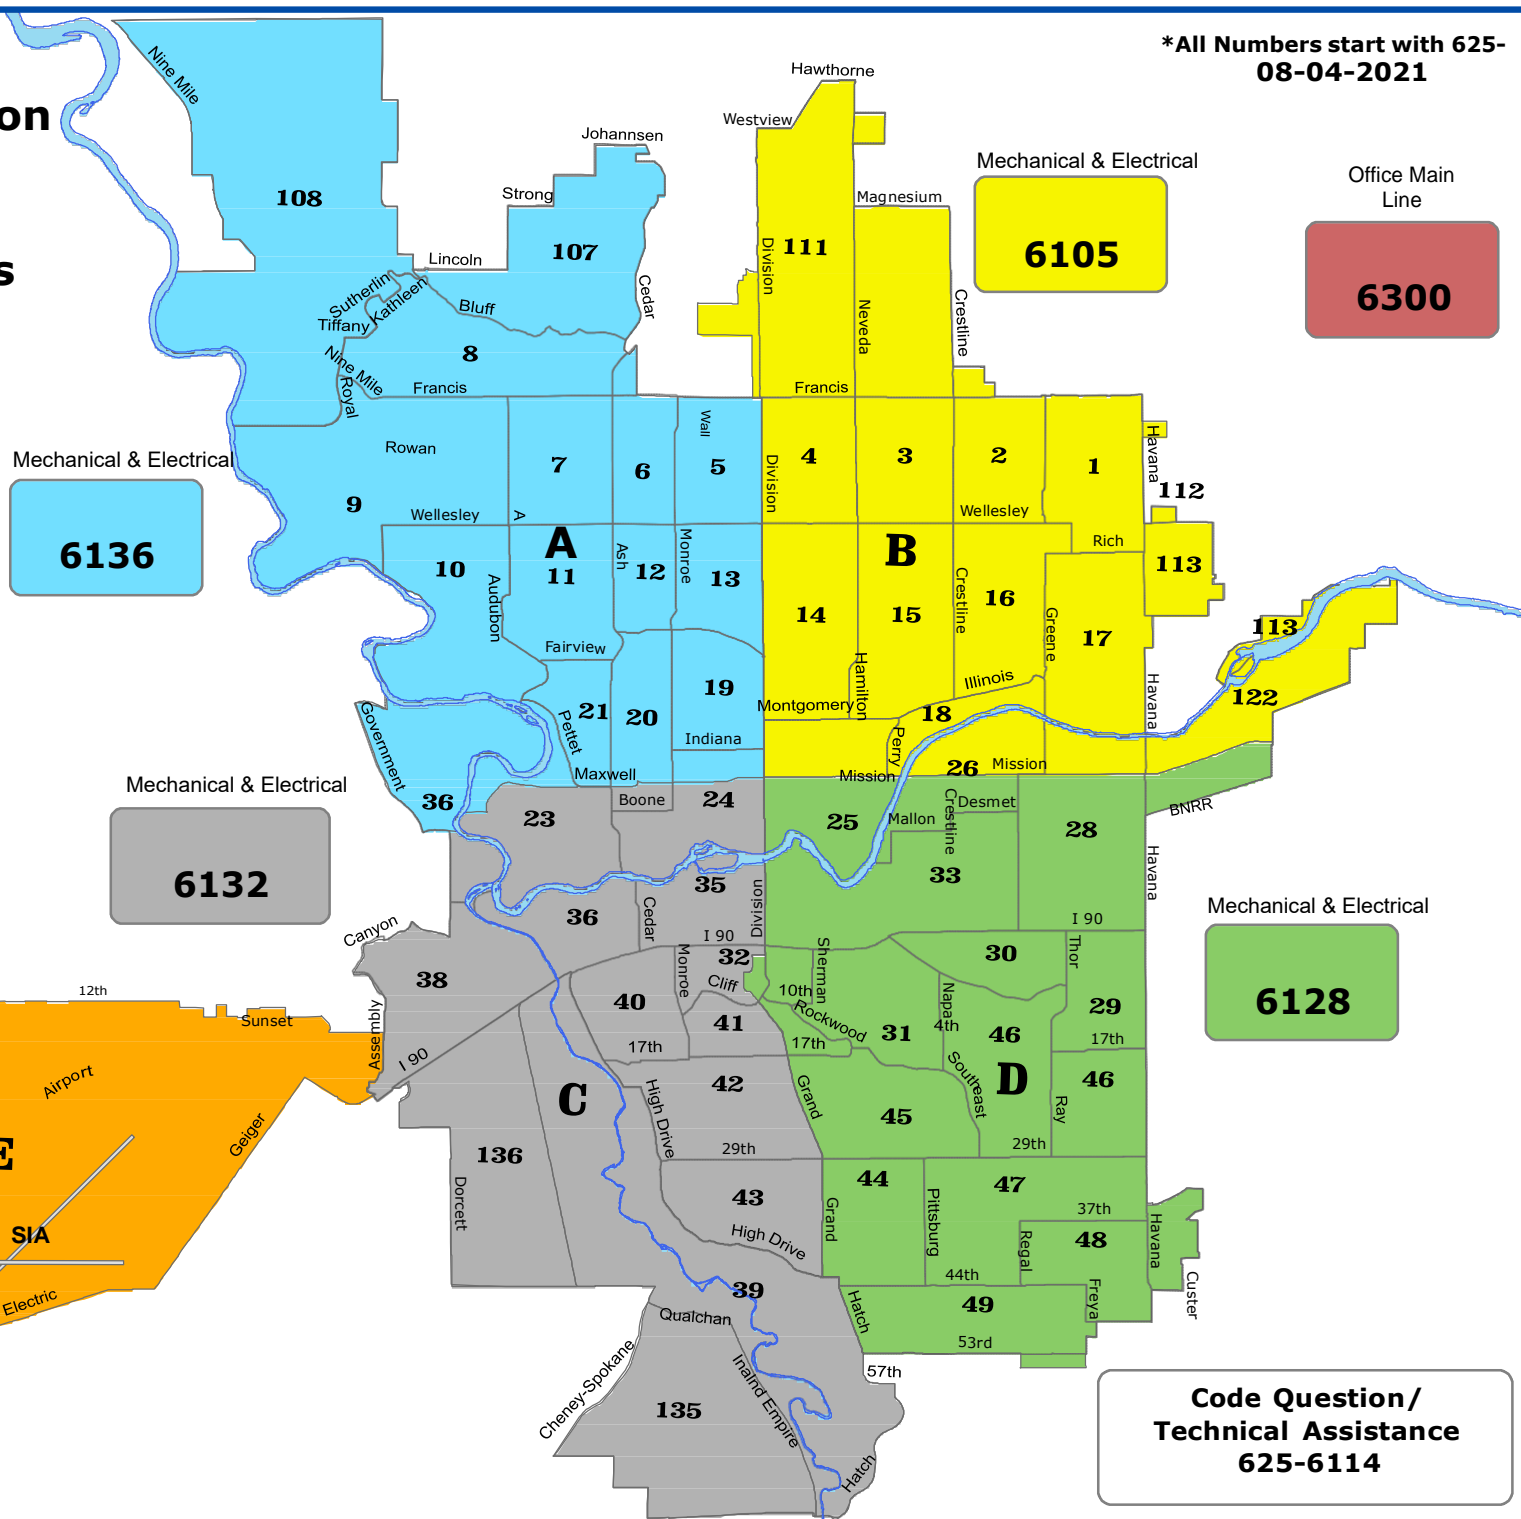

Inspector Areas Spokane, Washington Electrical & Mechanical Boilers & Elevators

*All Numbers start with 625-
08-04-2021

Office Main
Line

6300

Elevators

(North of Sprague,
West
Plains except SIA)
6182

Elevators

(South of Sprague
SIA/Airport Parking)
6129

Boilers

City Wide
6313

6136

Mechanical & Electrical
6132

Mechanical & Electrical
6111

Mechanical & Electrical
6128

**Code Question/
Technical Assistance
625-6114**