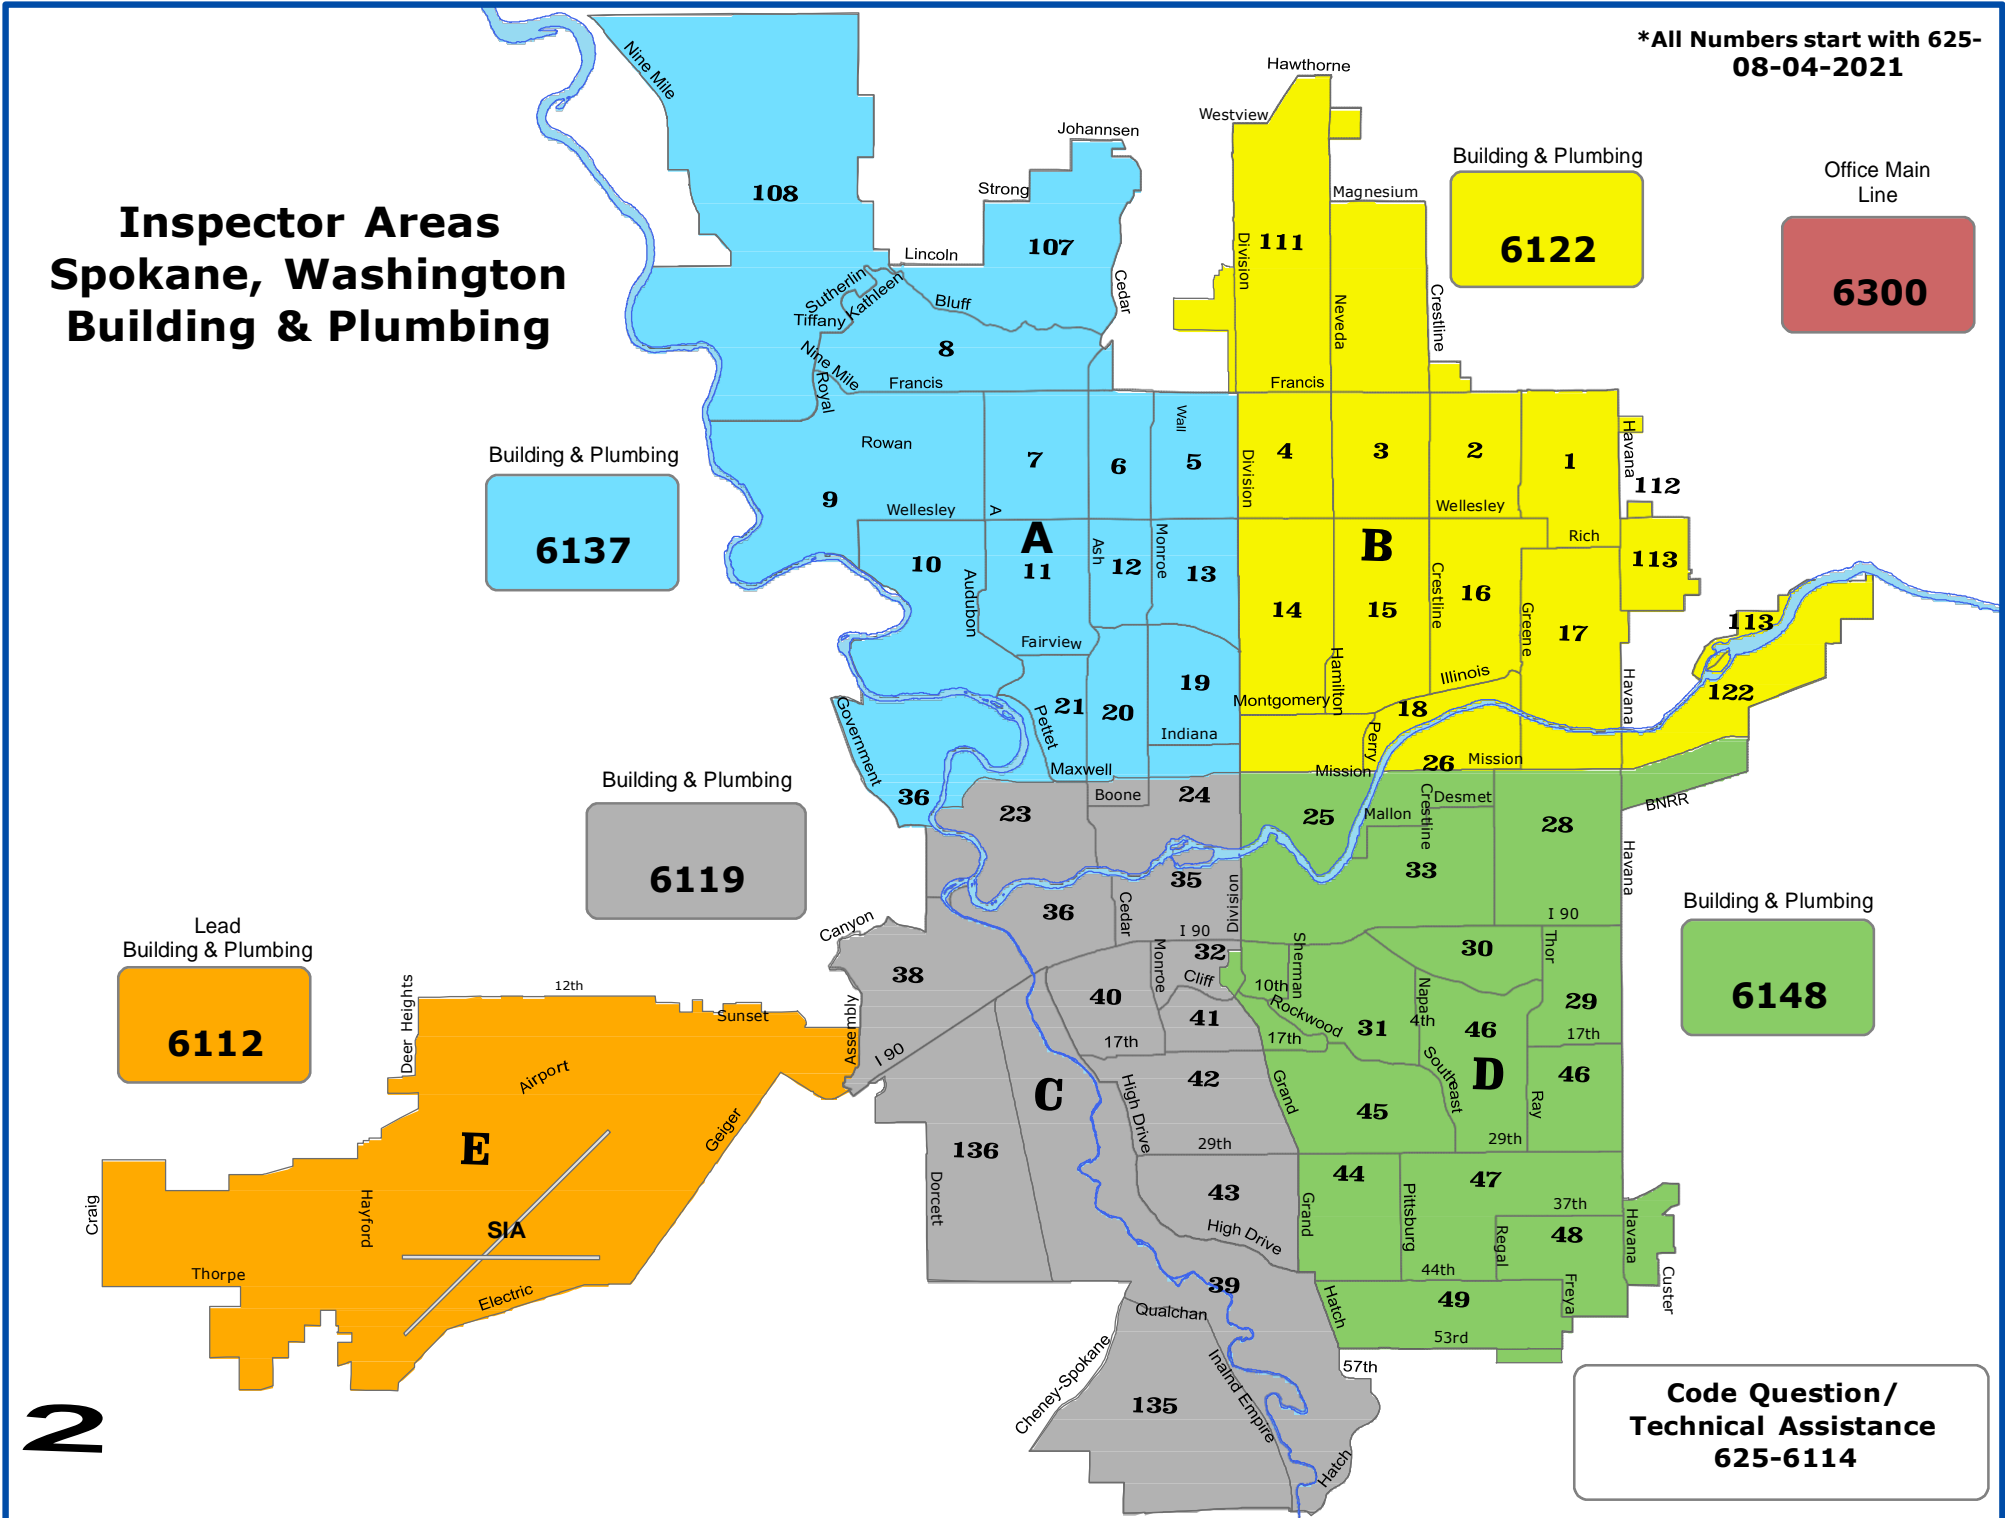

Inspector Areas Spokane, Washington Building & Plumbing

*All Numbers start with 625-
08-04-2021

Office Main Line

6300

Building & Plumbing

6148

**Code Question/
Technical Assistance
625-6114**