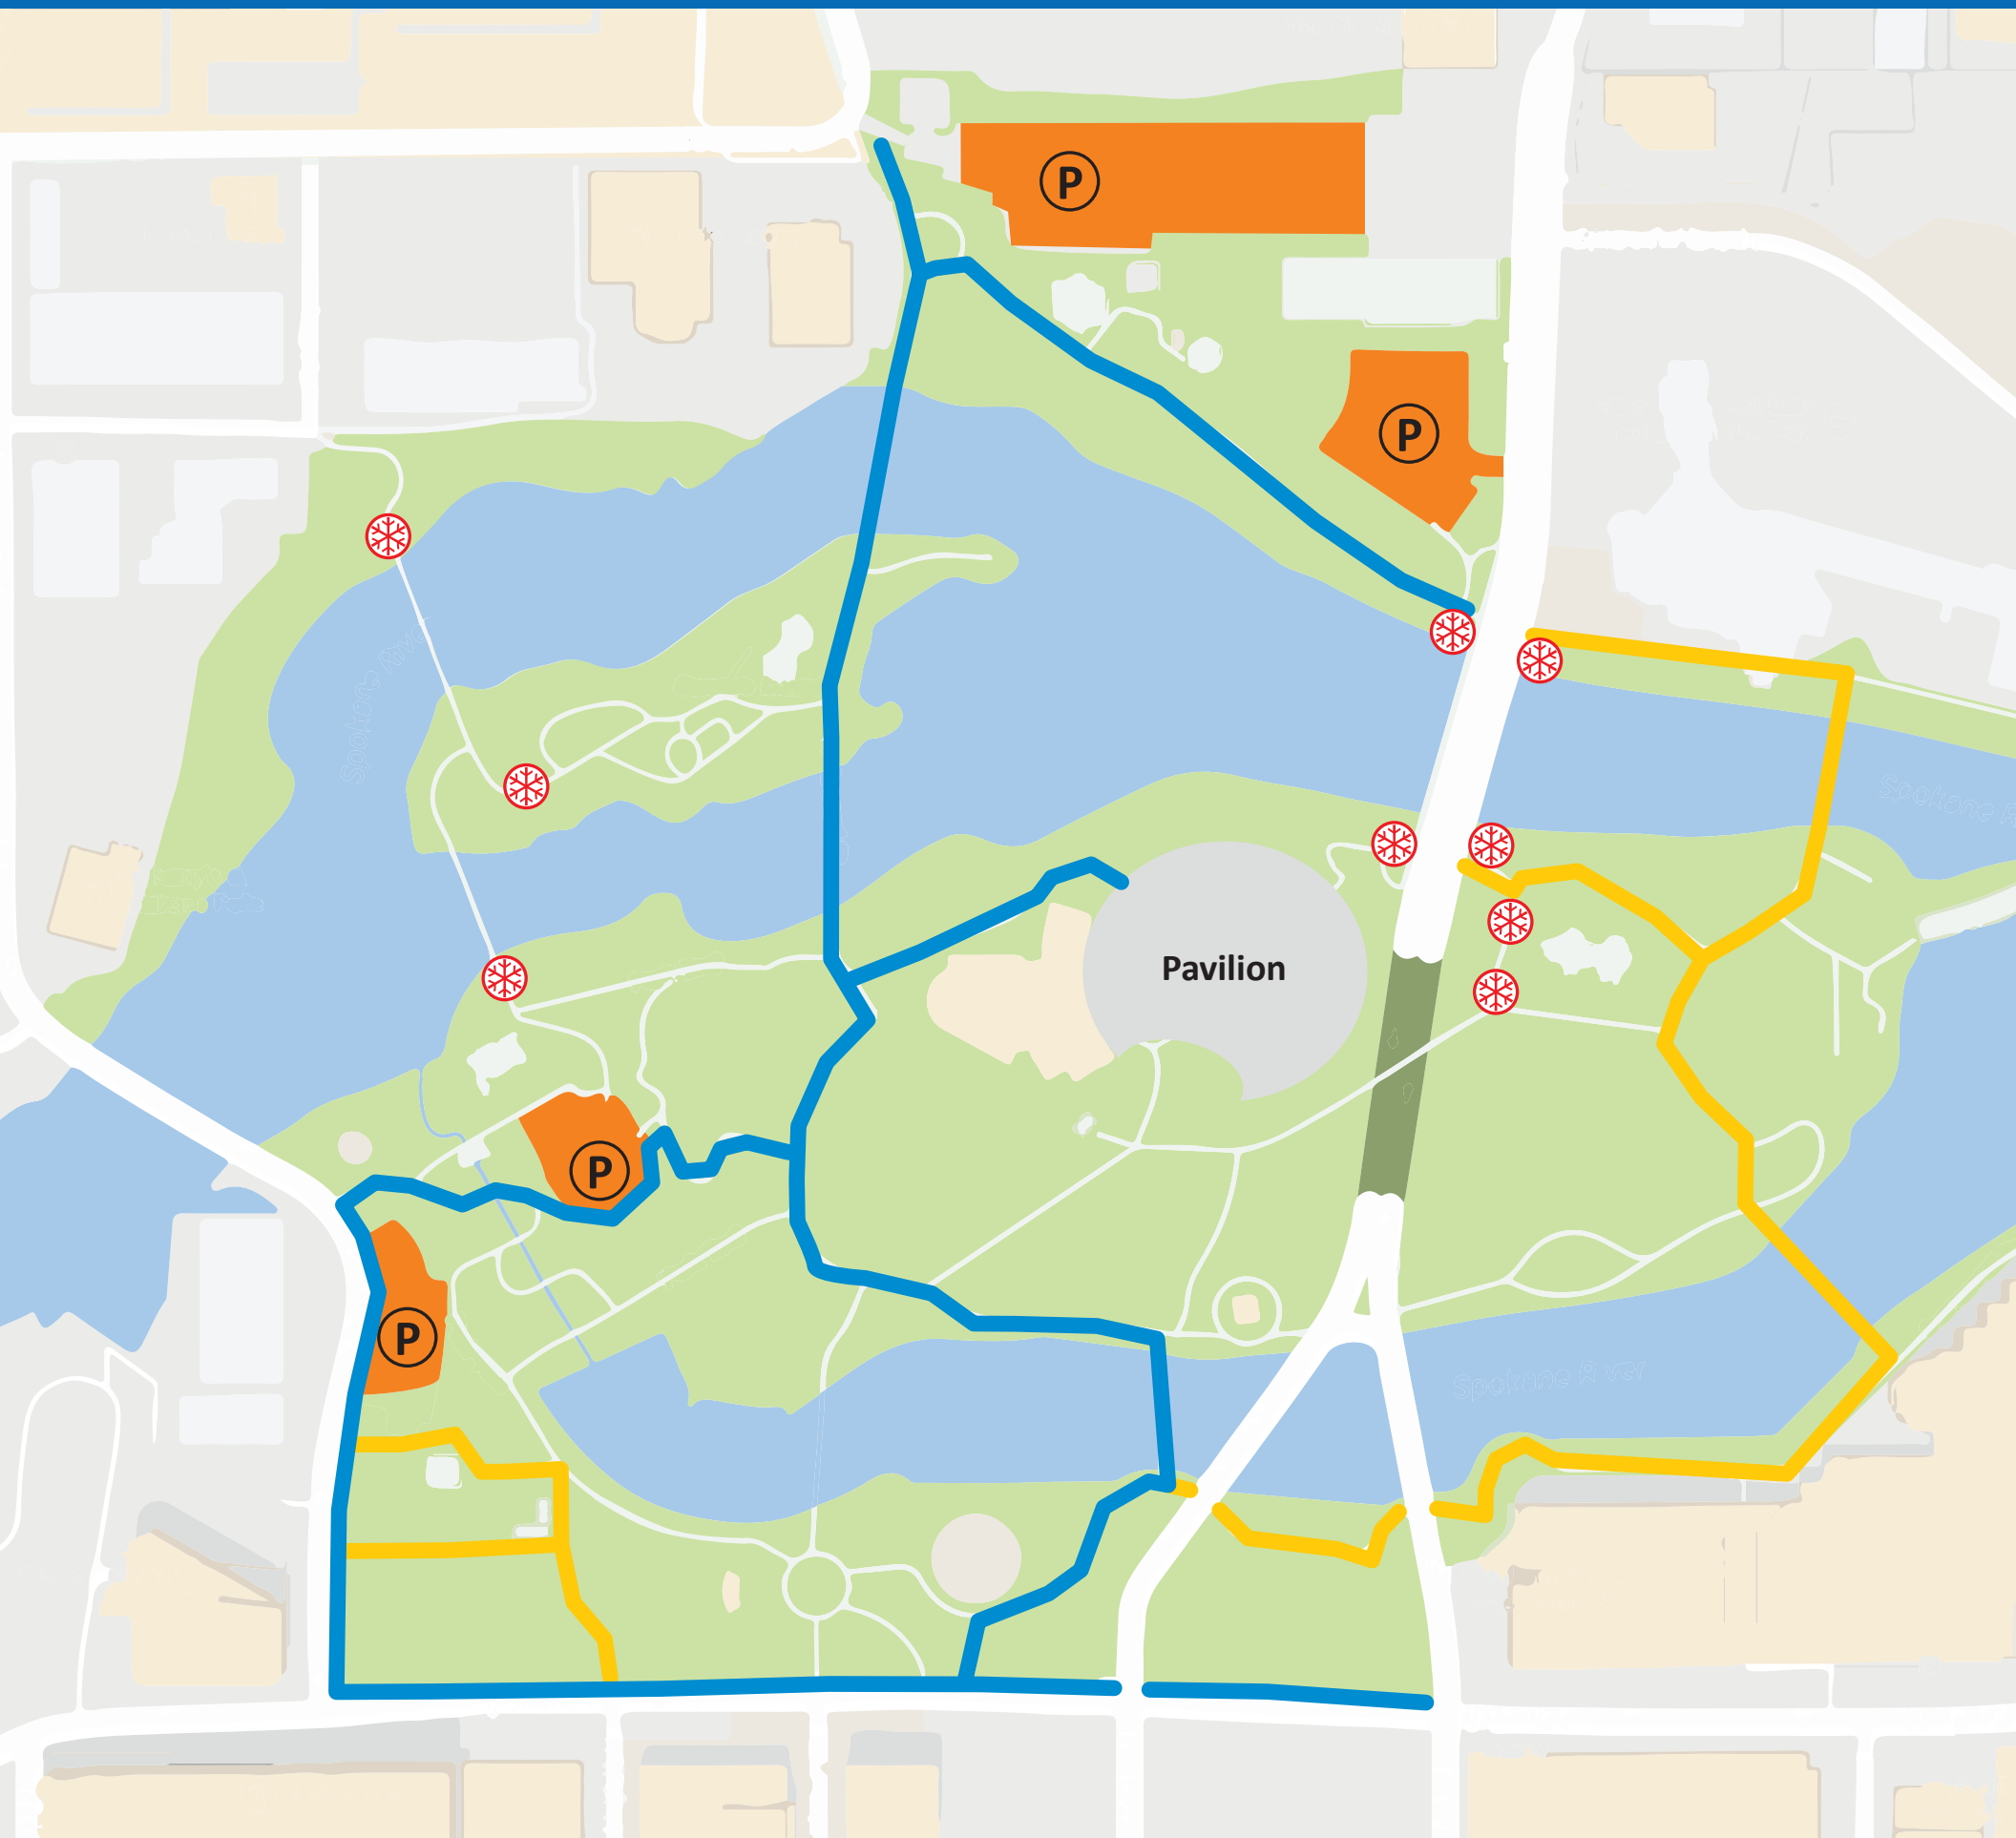

# A Safe Winter Commute Through Riverfront Park

We're working hard to keep pathways clear.  
Please use caution and take the primary routes in blue.

-  Primary Routes (Plowed first.)
-  Secondary Routes (May open later than primary routes.)
-  Parking Lots (Plowed.)
-  Seasonal Closures (Areas closed for safety during icy conditions. May re-open as conditions improve.)