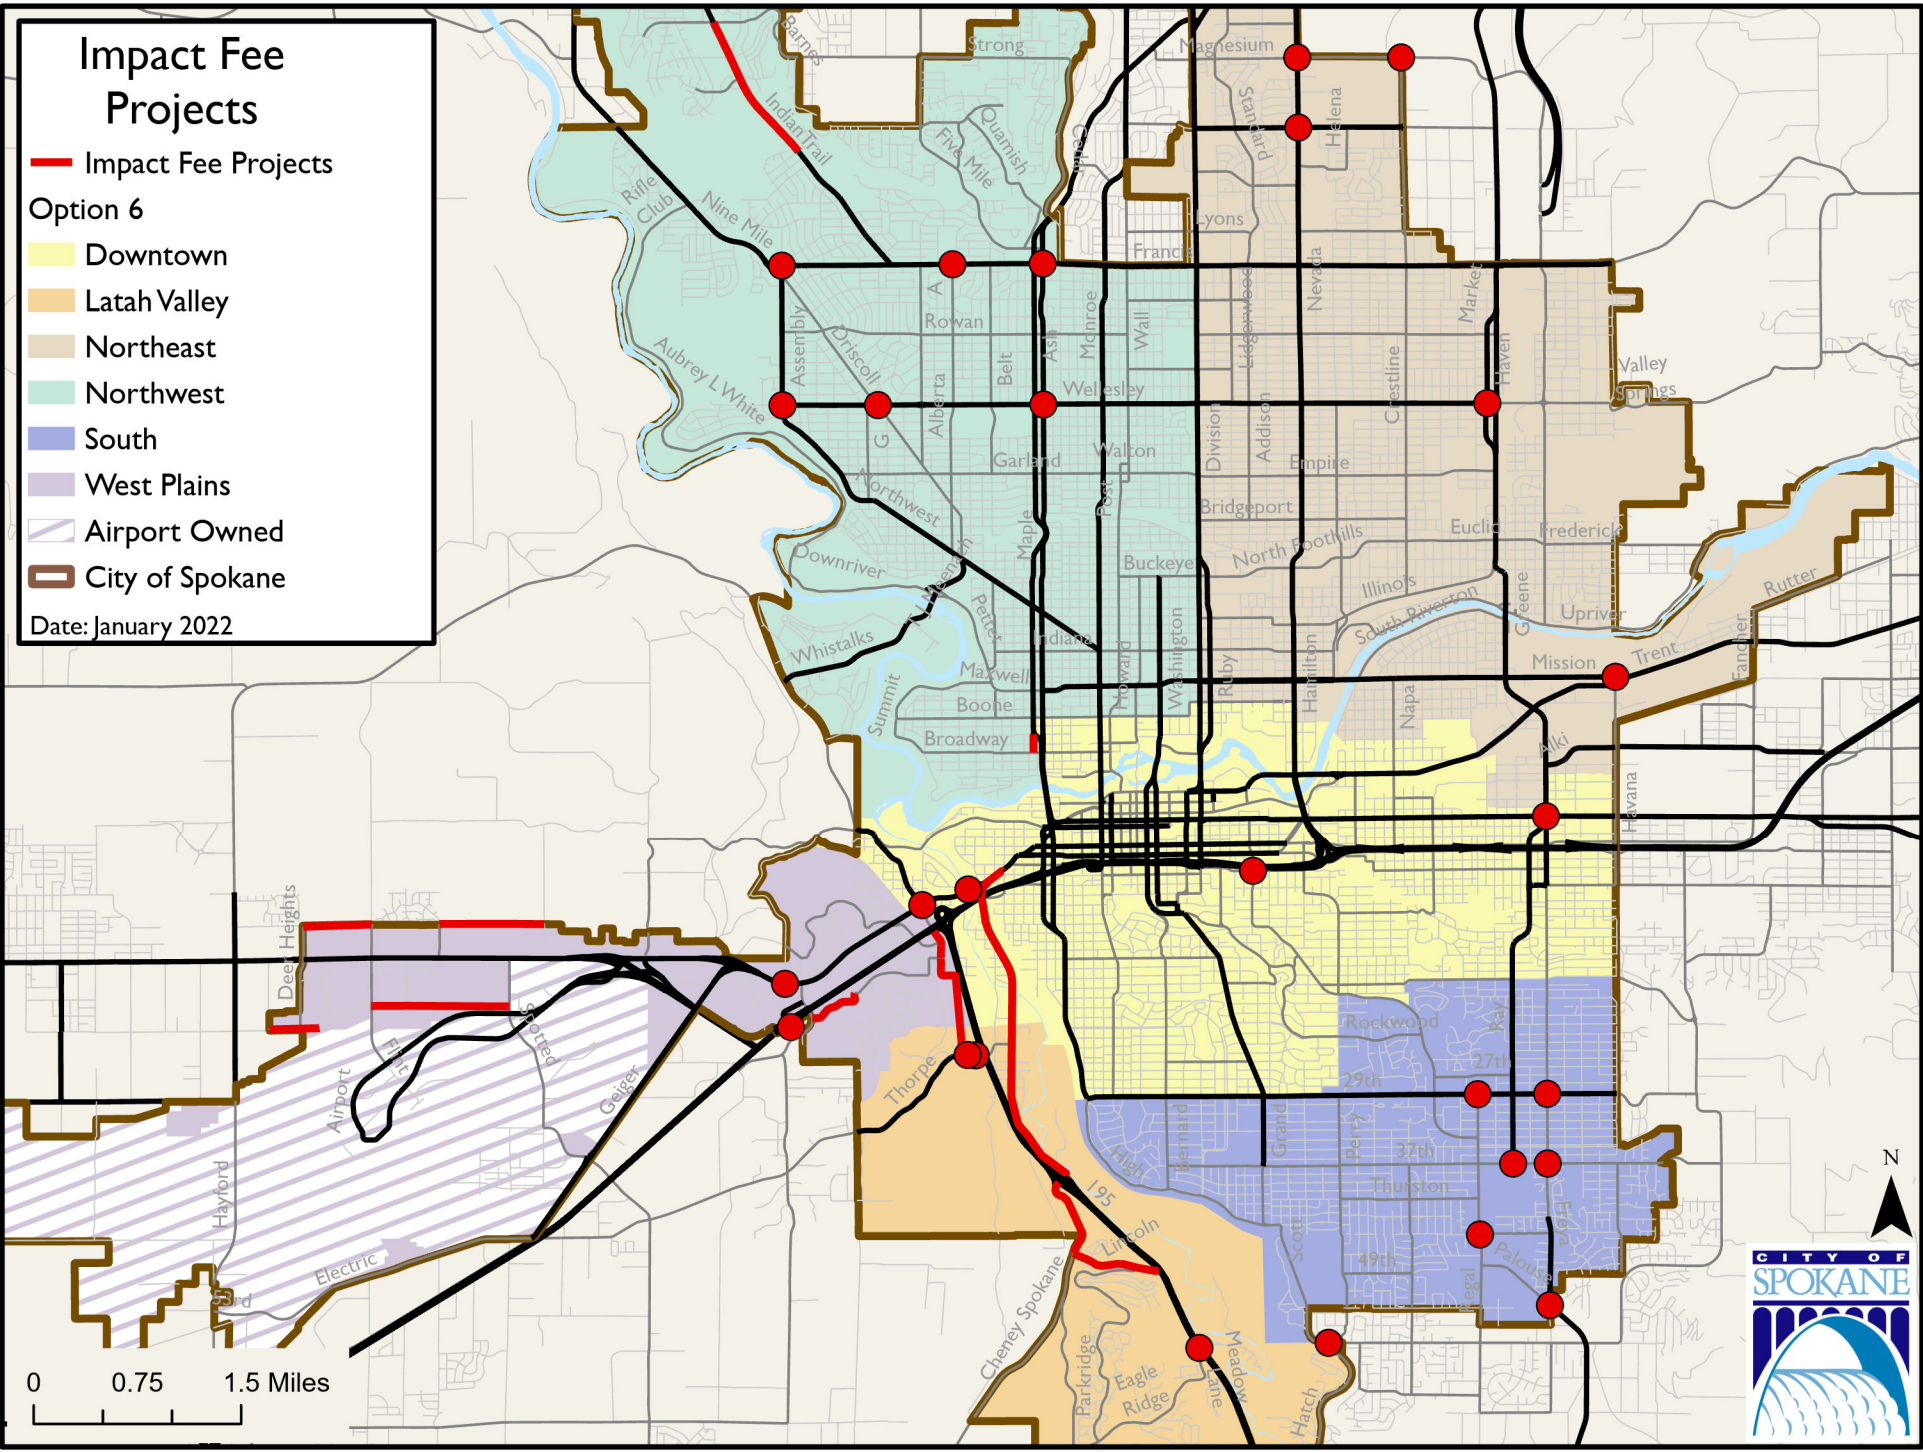

Impact Fee Projects

— Impact Fee Projects

Option 6

■ Downtown

■ Latah Valley

■ Northeast

■ Northwest

■ South

■ West Plains

▨ Airport Owned

▭ City of Spokane

Date: January 2022

0 0.75 1.5 Miles