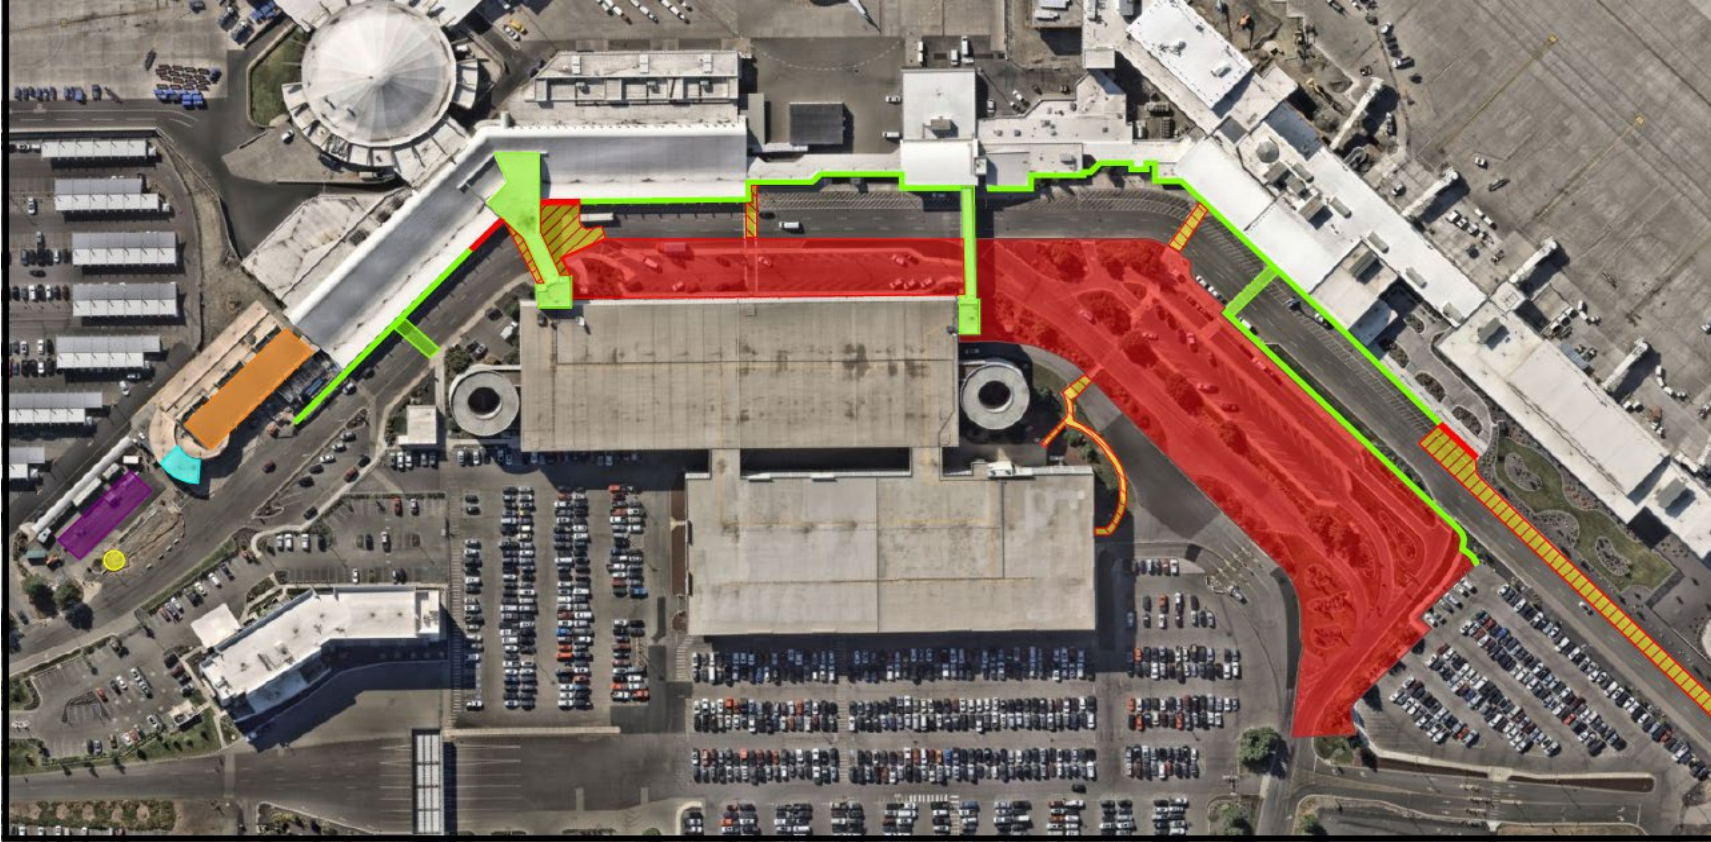

GEG Scheduled Seats Trend (2022-2026)

GEG Monthly Scheduled Departing Seats

New Nonstop Flights

Houston

Saturdays, May 23 – Aug 8

Anchorage

Wednesdays & Saturdays, June 10 – Aug 16

TREX Concourse C East Expansion - Opening June 2026!

Looking Ahead: Central Hall

Looking Ahead: Central Hall Enabling Utility Project

SIA TERMINAL PATHWAY PLAN

MAY 21

- SIDEWALK / SKYBRIDGE OPEN
- CROSSWALK CLOSED & ROAD WORK
- CONSTRUCTION STAGING AREA
- CAR RENTALS
- TAXI SERVICE
- CHARTER BUSESSES
- SPOKANE TRANSIT STOP