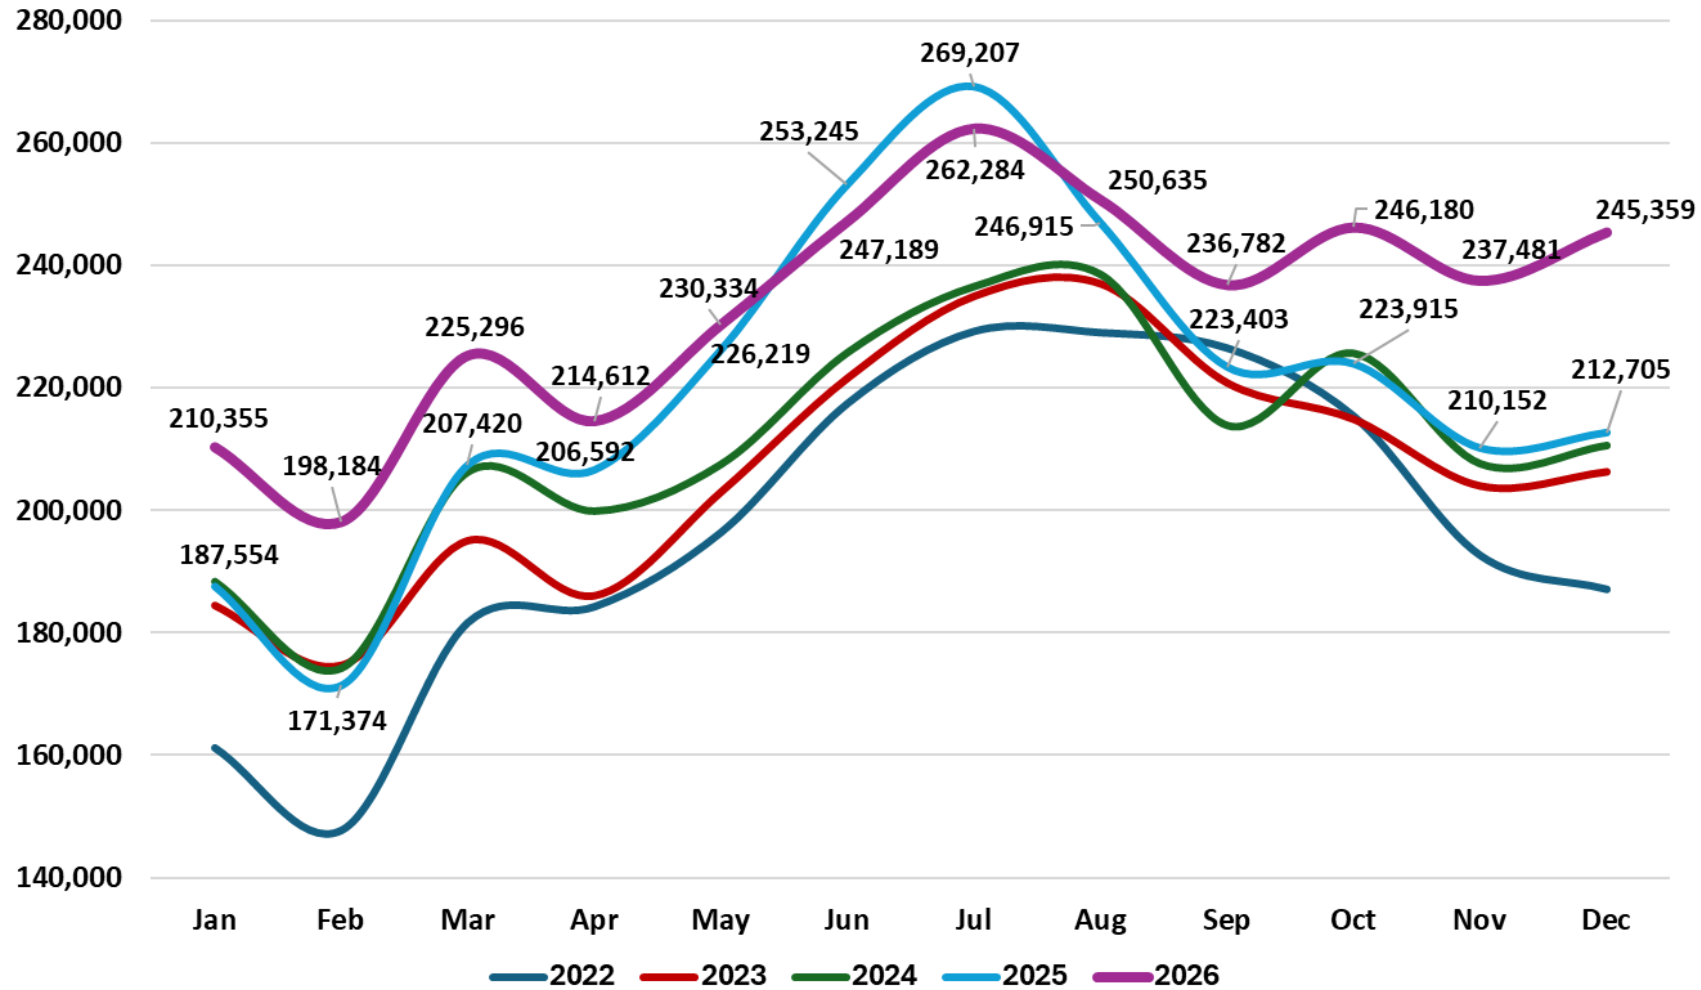

GEG Scheduled Seats Trend (2022-2026)

GEG Monthly Scheduled Departing Seats

New Nonstop Flights

Houston

Saturdays, May 23 – Aug 8

Anchorage

Wednesdays & Saturdays, June 10 – Aug 16

TREX Concourse C East Expansion - Opening June 2026!