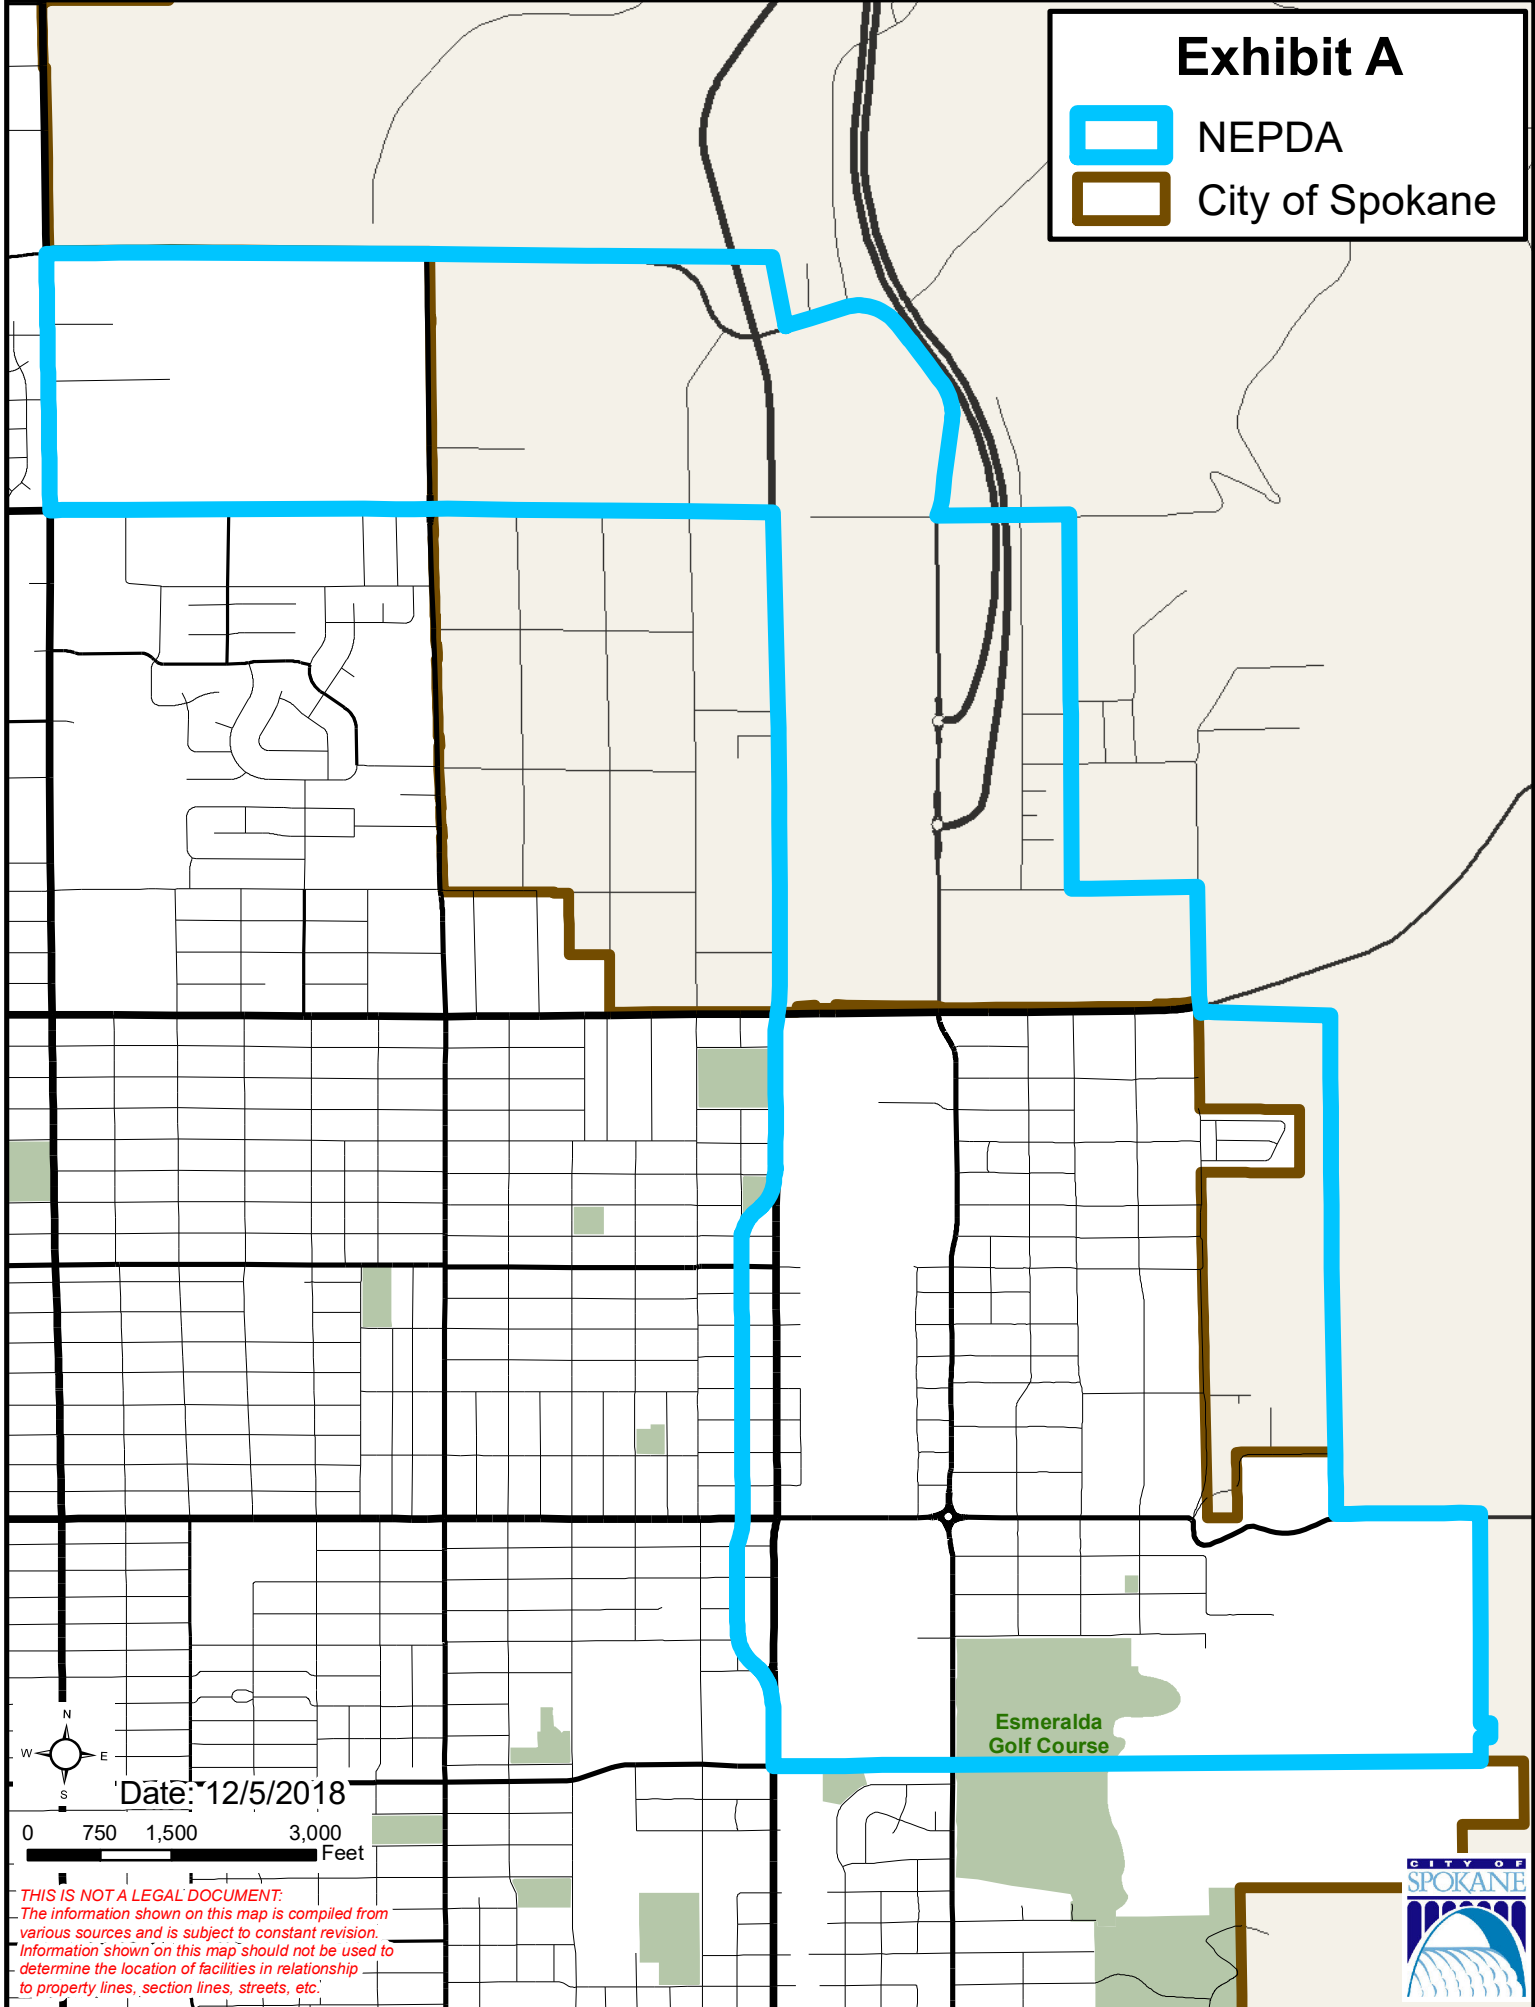

Exhibit A

NEPDA

City of Spokane

Esmeralda
Golf Course

Date: 12/5/2018

0 750 1,500 3,000
Feet

*THIS IS NOT A LEGAL DOCUMENT.
The information shown on this map is compiled from
various sources and is subject to constant revision.
Information shown on this map should not be used to
determine the location of facilities in relationship
to property lines, section lines, streets, etc.*