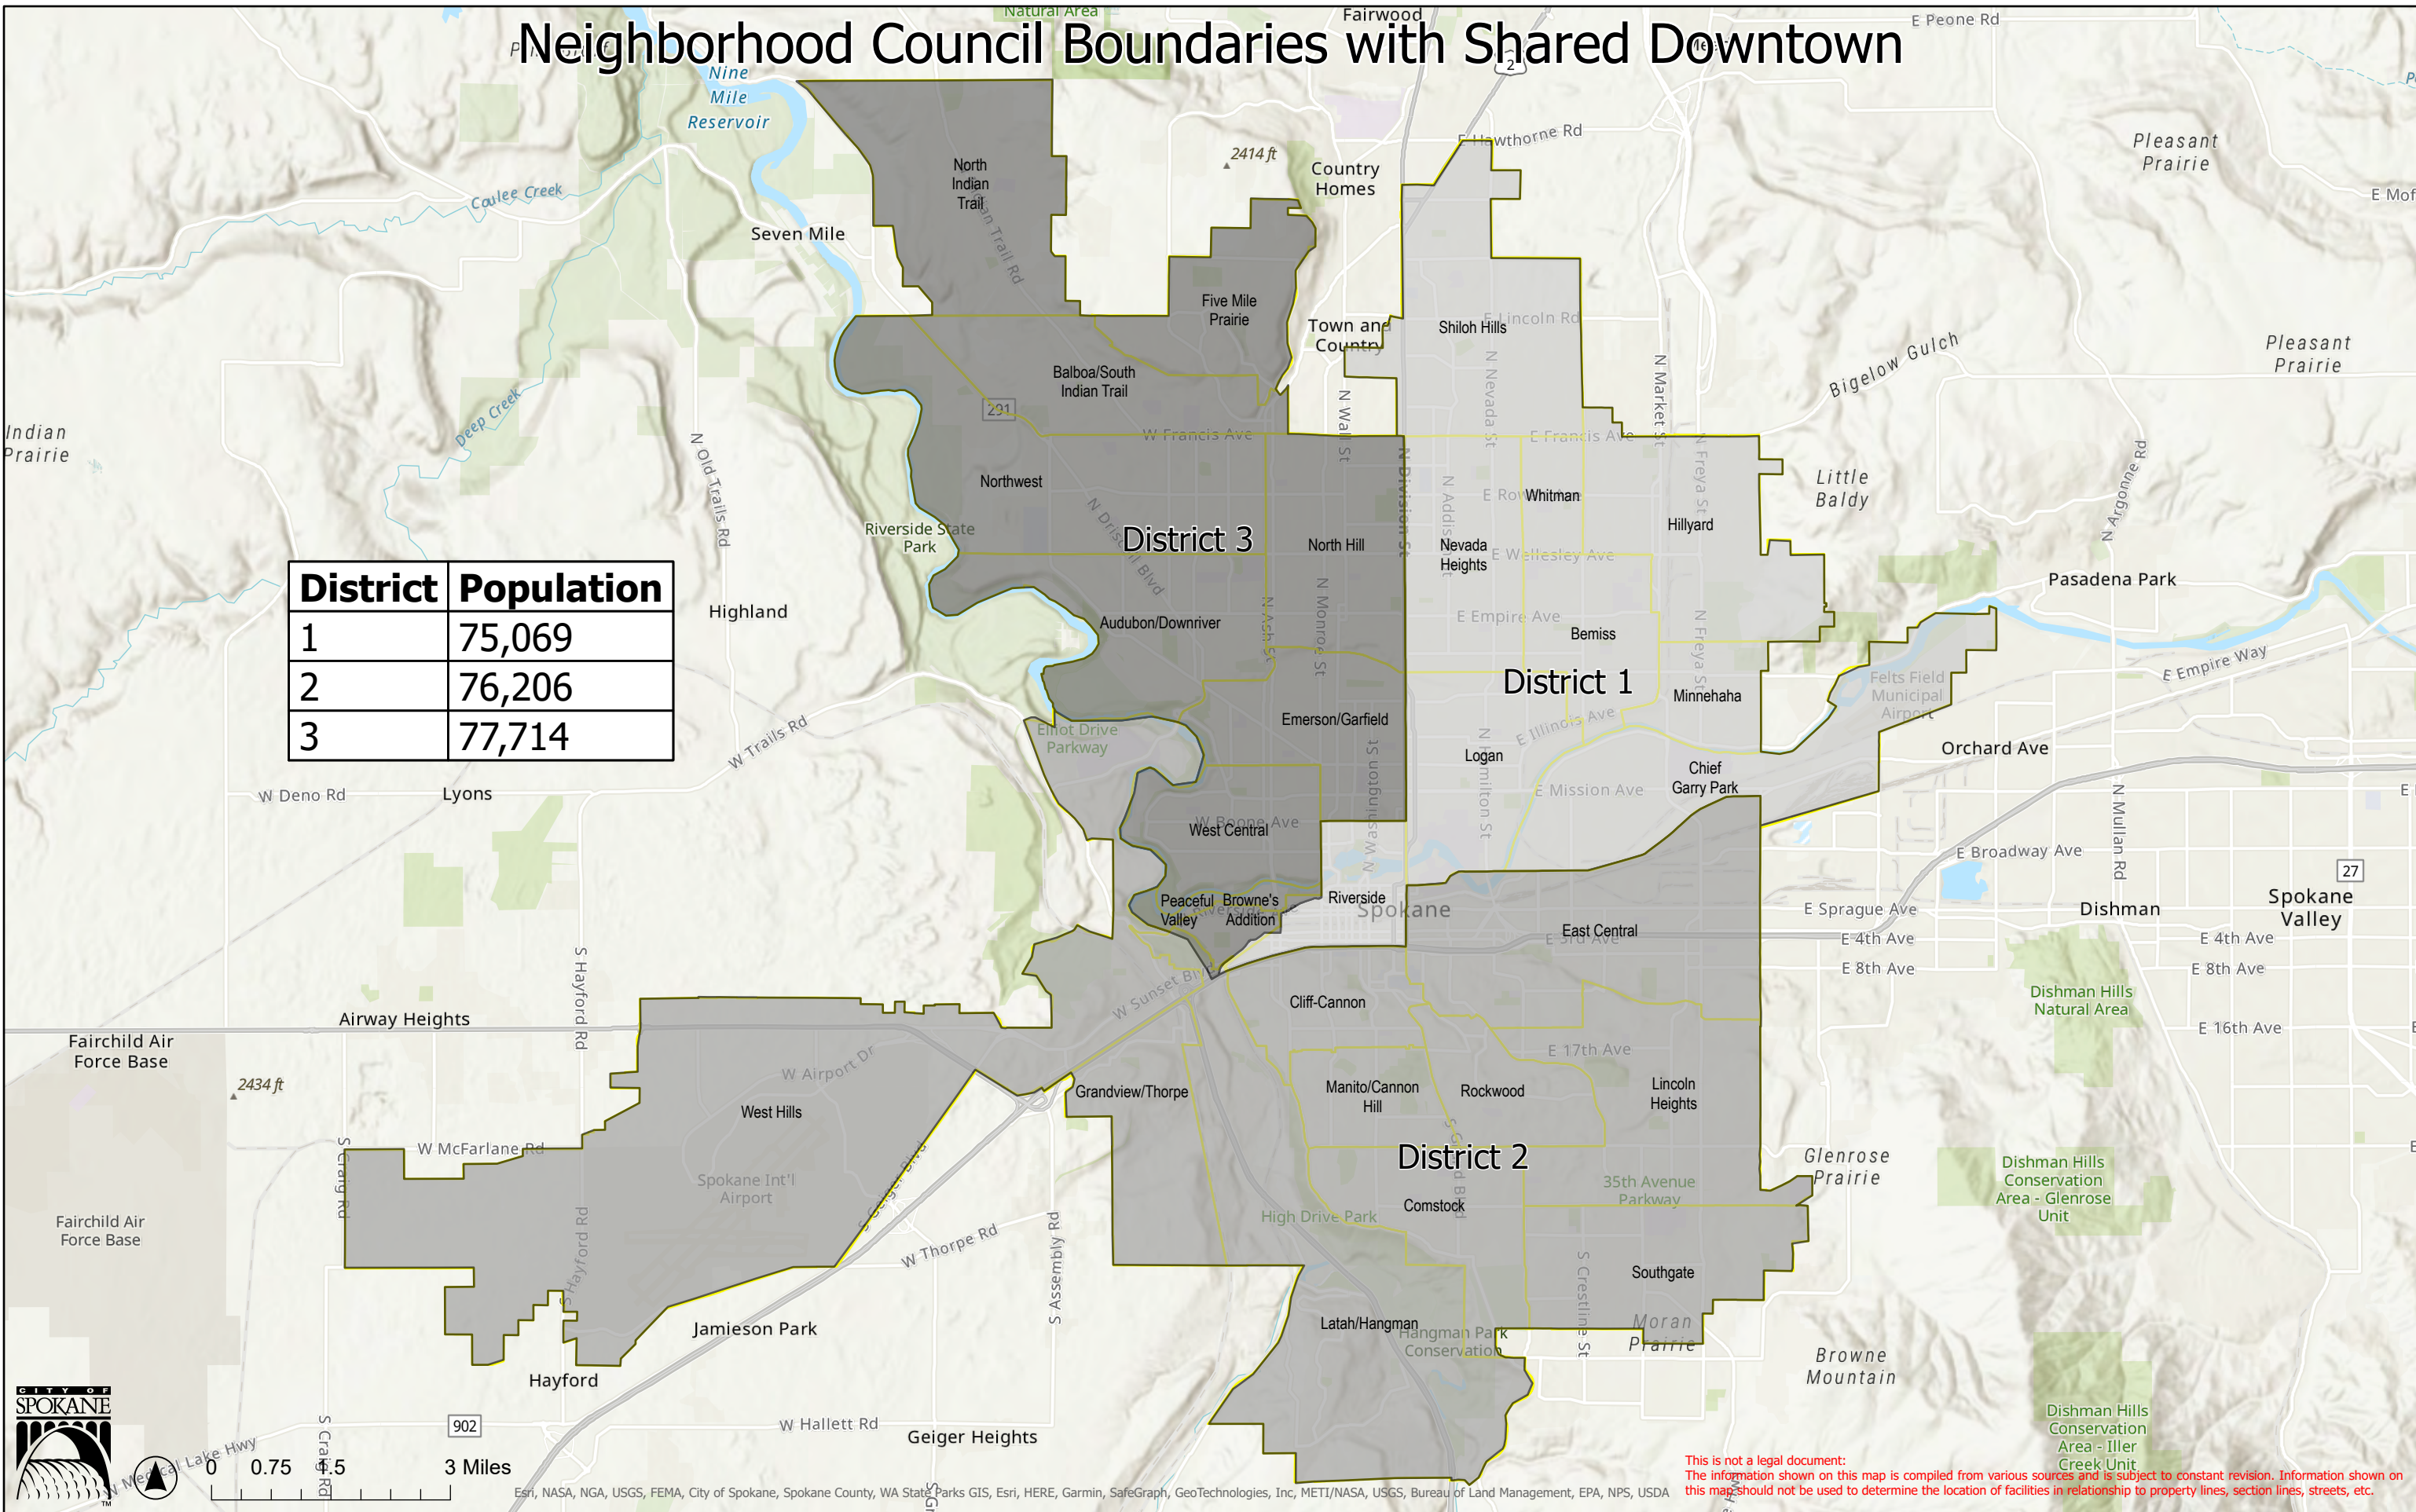

Neighborhood Council Boundaries with Shared Downtown

District	Population
1	75,069
2	76,206
3	77,714

Esri, NASA, NGA, USGS, FEMA, City of Spokane, Spokane County, WA State Parks GIS, Esri, HERE, Garmin, SafeGraph, GeoTechnologies, Inc, METI/NASA, USGS, Bureau of Land Management, EPA, NPS, USDA

This is not a legal document. The information shown on this map is compiled from various sources and is subject to constant revision. Information shown on this map should not be used to determine the location of facilities in relationship to property lines, section lines, streets, etc.