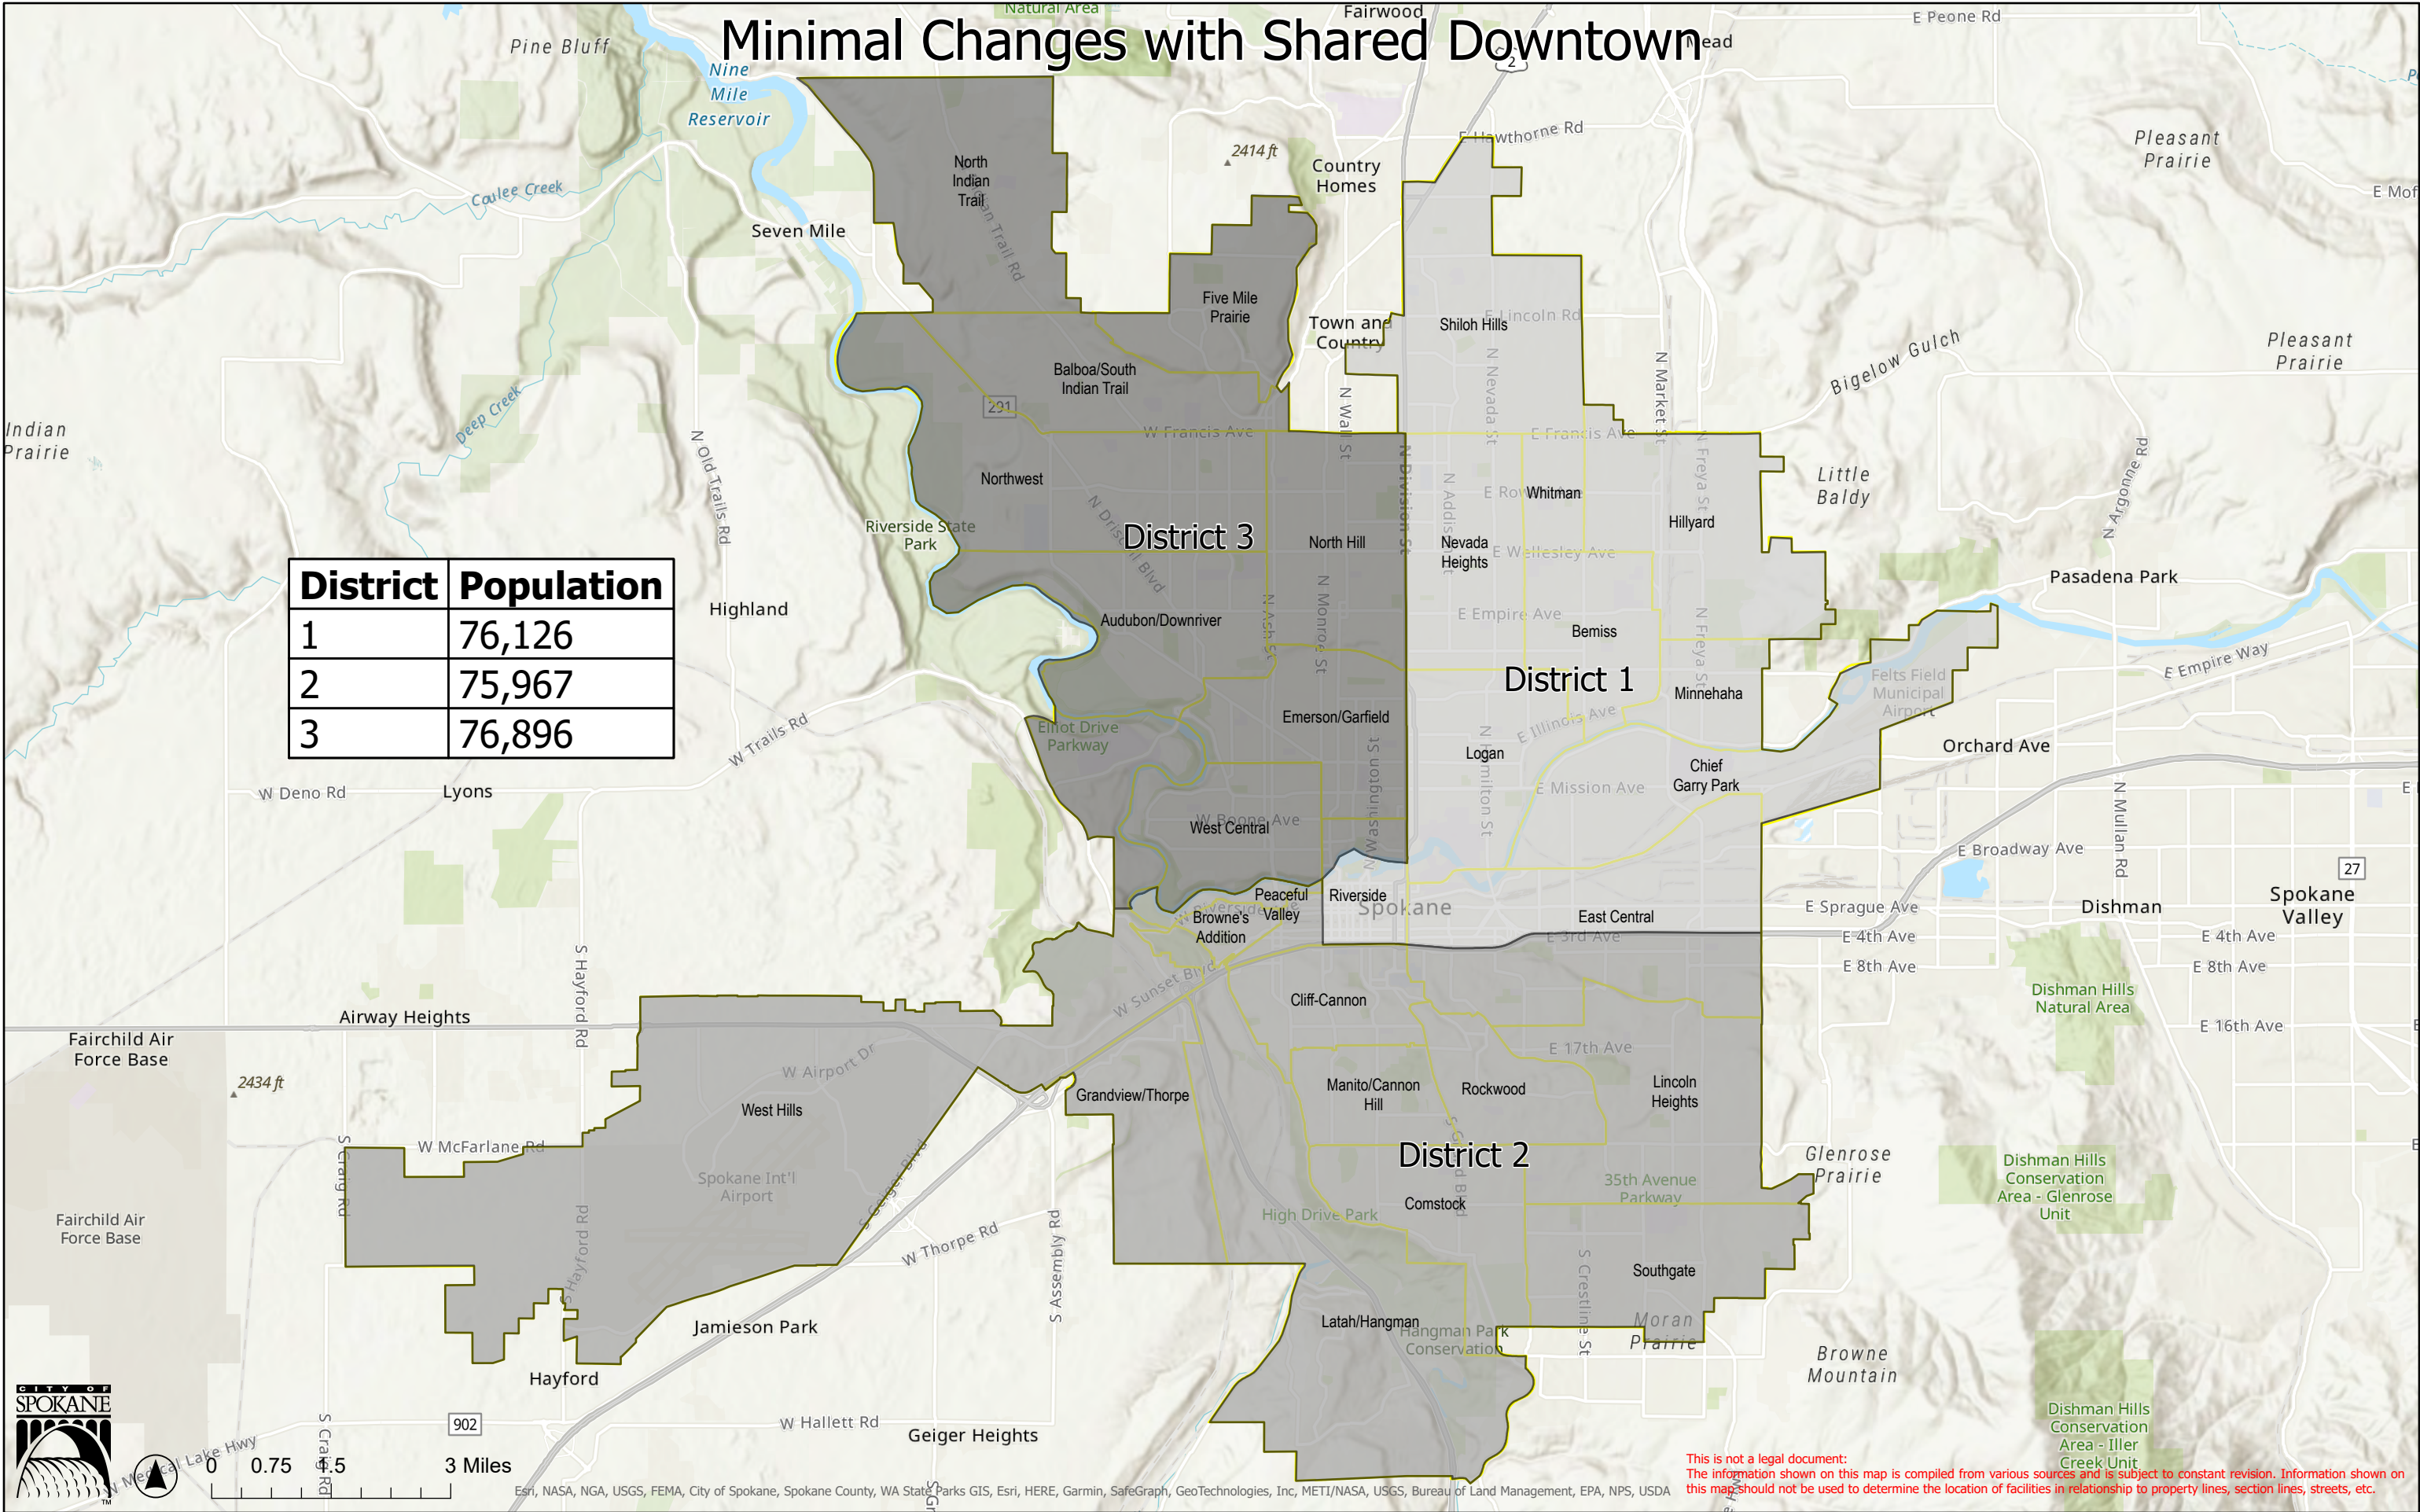

Minimal Changes with Shared Downtown

District	Population
1	76,126
2	75,967
3	76,896

Esri, NASA, NGA, USGS, FEMA, City of Spokane, Spokane County, WA State Parks GIS, Esri, HERE, Garmin, SafeGraph, GeoTechnologies, Inc, METI/NASA, USGS, Bureau of Land Management, EPA, NPS, USDA

This is not a legal document. The information shown on this map is compiled from various sources and is subject to constant revision. Information shown on this map should not be used to determine the location of facilities in relationship to property lines, section lines, streets, etc.